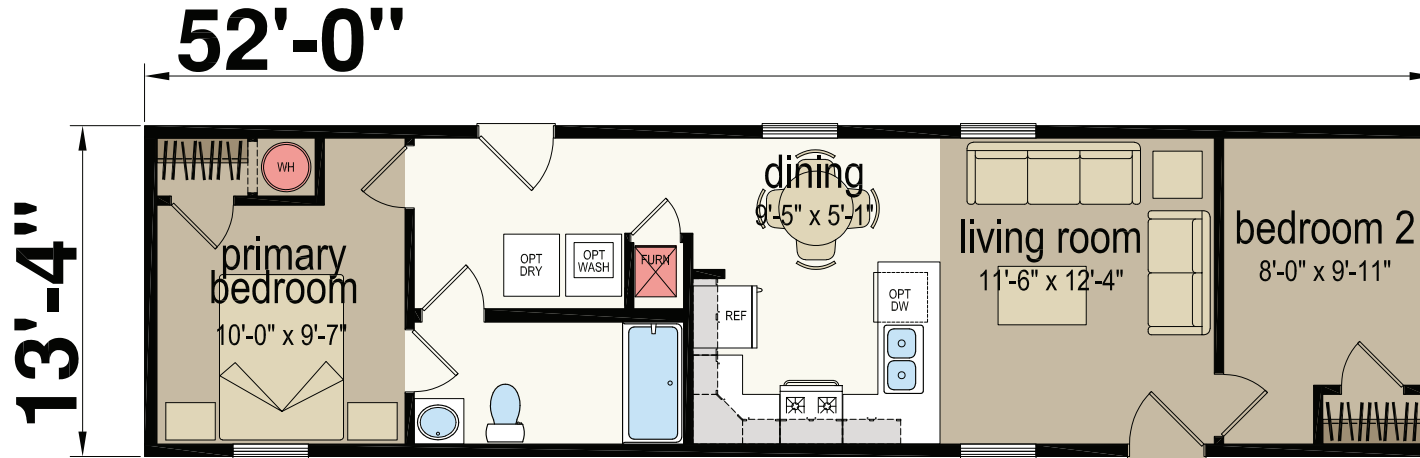

Del Ray

Central Great Plains Series - Single Section

693 SQ. FT. (Approximate) 2 Bedroom, 1 Bath

CHAMPION[®]
RETAIL CENTER

Last Updated: 5-30-23

1 BEDROOM OPTION

CHAMPION RETAIL CENTER
3200 Enterprise Ave.
York, NE 68467