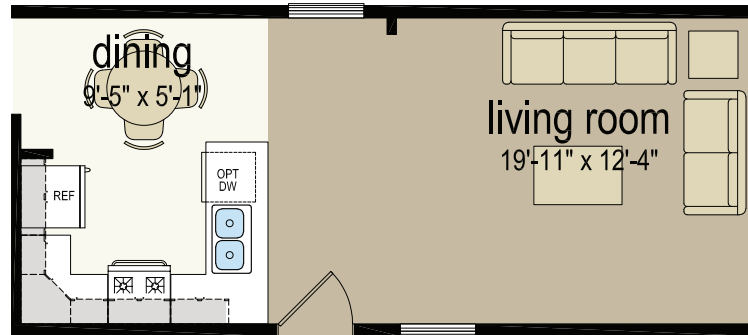

Del Ray

Central Great Plains Series - Single Section

693 SQ. FT. (Approximate) 2 Bedroom, 1 Bath

CHAMPION[®]
RETAIL CENTER

Last Updated: 5-30-23

1 BEDROOM OPTION

CHAMPION RETAIL CENTER
3200 Enterprise Ave.
York, NE 68467