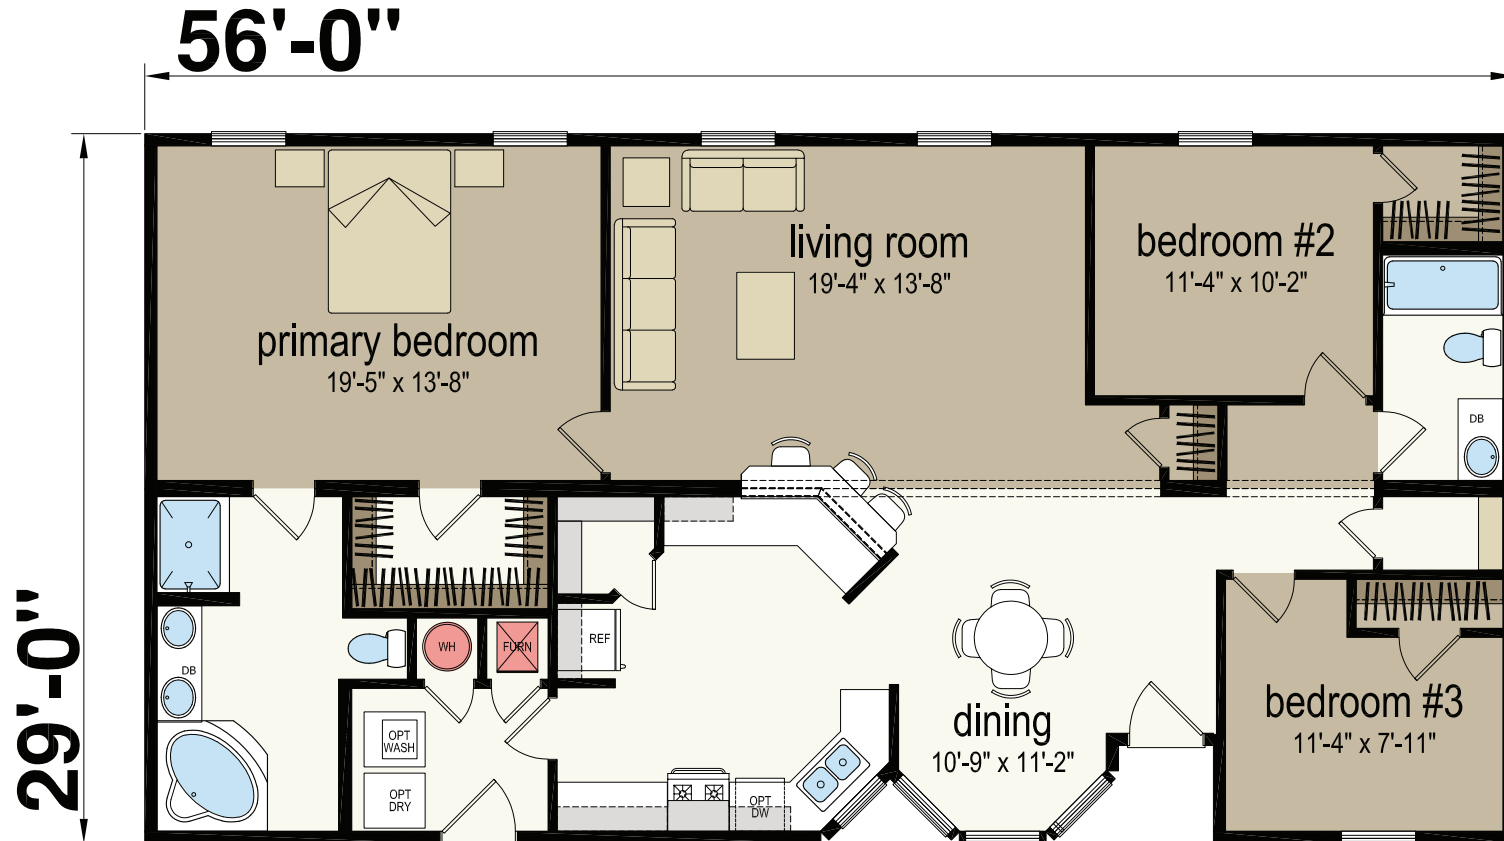

Danville

Redman Series - Multi Section

1,598 SQ. FT. (Approximate) 3 Bedroom, 2 Bath

CHAMPION®
RETAIL CENTER

Last Updated: 5-30-23

CHAMPION RETAIL CENTER
3200 Enterprise Ave.
York, NE 68467

ExpoMobileHomes.com | 1-800-504-3219