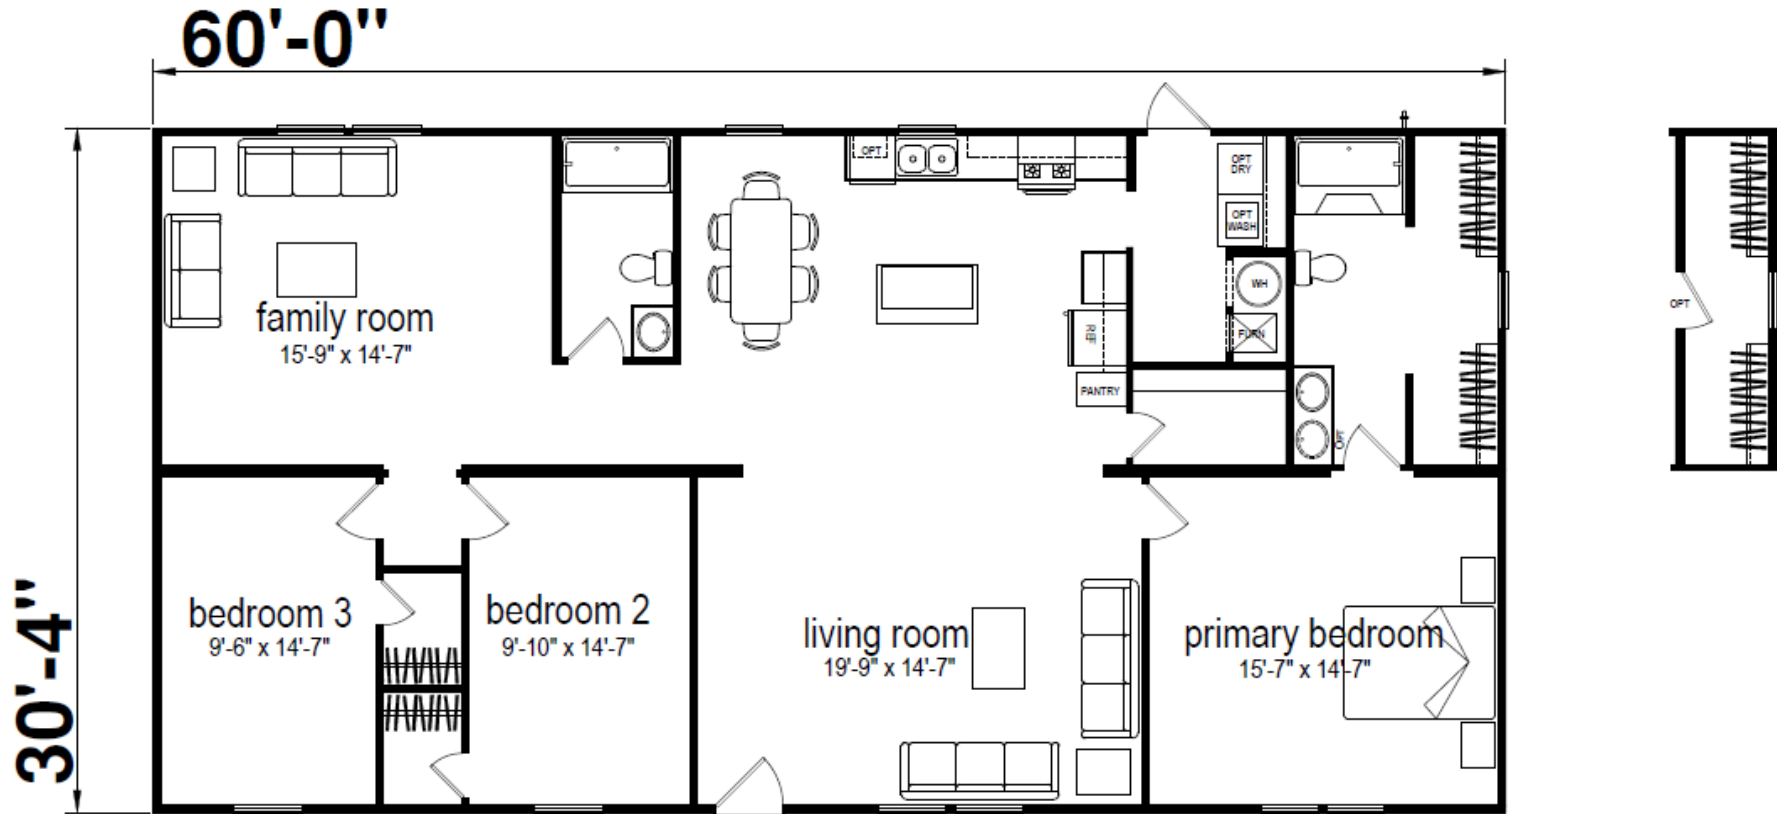

Creekside

Sandhills Series

1,820 SQ. FT. (Approximate) 3 Bedroom, 2 Bath

Last Updated: 12-3-24

CHAMPION RETAIL CENTER
3200 Enterprise Ave.
York, NE 68467

ExpoMobileHomes.com | 1-800-504-3219

IMPORTANT: Champion Homes reserves the right to modify, cancel or substitute products or features of this event at any time without prior notice or obligation. Pictures and other promotional materials are representative and may depict or contain floor plans, square footages, elevations, options, upgrades, extra design features, decorations, floor coverings, specialty light fixtures, custom paint and wall coverings, window treatments, landscaping, sound and alarm systems, furnishings, appliances, and other designer/decorator features and amenities that are not included as part of the home and/or may not be available at all locations. Home, pricing and community information is subject to change, and homes to prior sale, at any time without notice or obligation. ©2023 Champion Homes. All rights reserved.