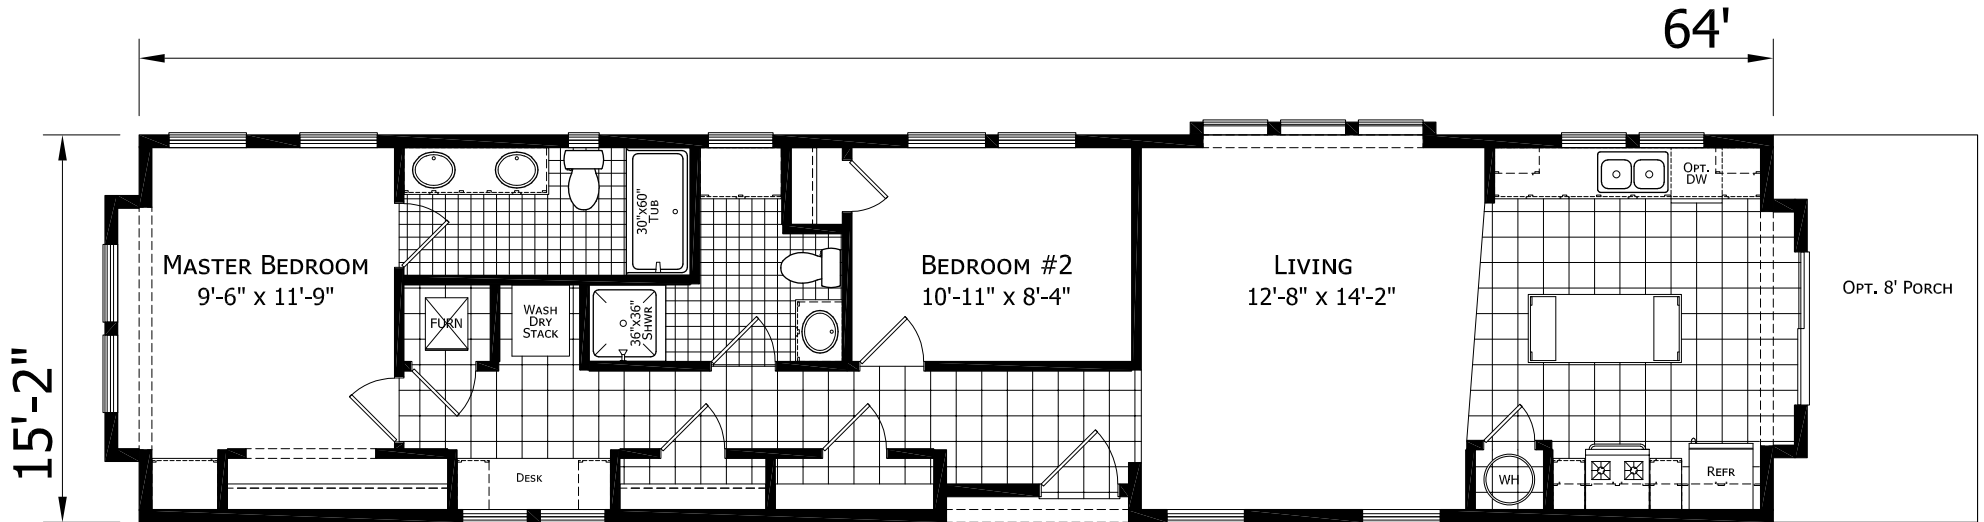

Cotesfield

Lifestyle Series

Single Section
2 Bedrooms, 2 Baths
Approx. 971 Sq. Ft.

Last Updated: 12-2-19

For Detailed Directions See Map On Our Website

I authorize Factory Expo Homes to build my house, per this plan.
X _____
Customer Signature/Date