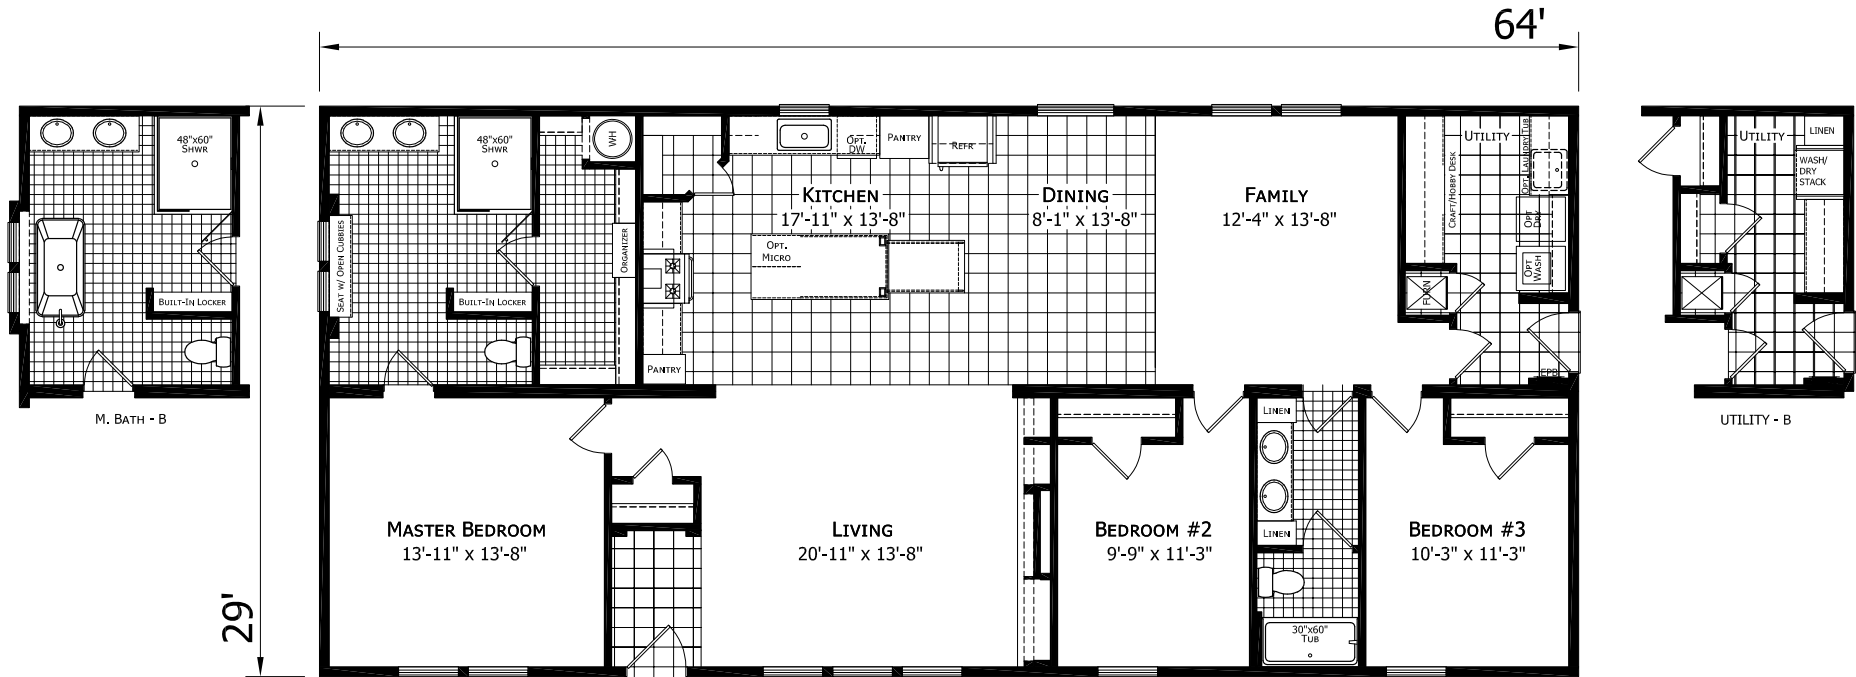

# Bruno

Catena Series

1,856 SQ. FT. (Approximate) 3 Bedroom, 2 Bath

Last Updated: 3-11-22

**FACTORY EXPO HOME CENTERS**  
 3200 Enterprise Ave.  
 York, NE 68467

**ExpoMobileHomes.com | 1-800-504-3219**

**IMPORTANT:** Alta Cima Corp reserves the right to modify, cancel or substitute products or features of this event at any time without prior notice or obligation. Pictures and other promotional materials are representative and may depict or contain floor plans, square footages, elevations, options, upgrades, extra design features, decorations, floor coverings, specialty light fixtures, custom paint and wall coverings, window treatments, landscaping, sound and alarm systems, furnishings, appliances, and other designer/decorator features and amenities that are not included as part of the home and/or may not be available at all locations. Home, pricing and community information is subject to change, and homes to prior sale, at any time without notice or obligation. ©2020 Alta Cima Corp. All rights reserved.