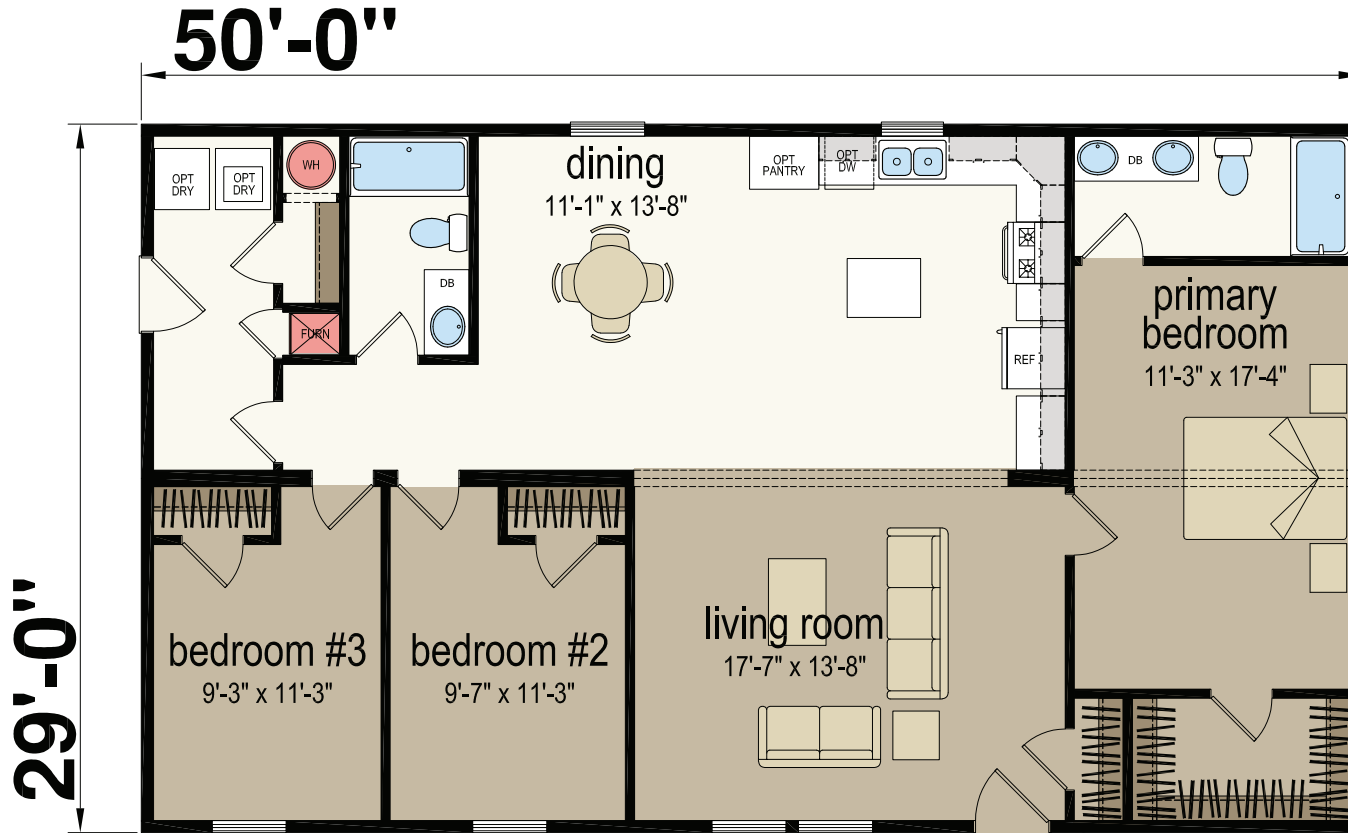

Boggan

Central Great Plains Series - Multi Section

1,450 SQ. FT. (Approximate) 3 Bedroom, 2 Bath

CHAMPION®
RETAIL CENTER

Last Updated: 5-30-23

CHAMPION RETAIL CENTER
3200 Enterprise Ave.
York, NE 68467

ExpoMobileHomes.com | 1-800-504-3219