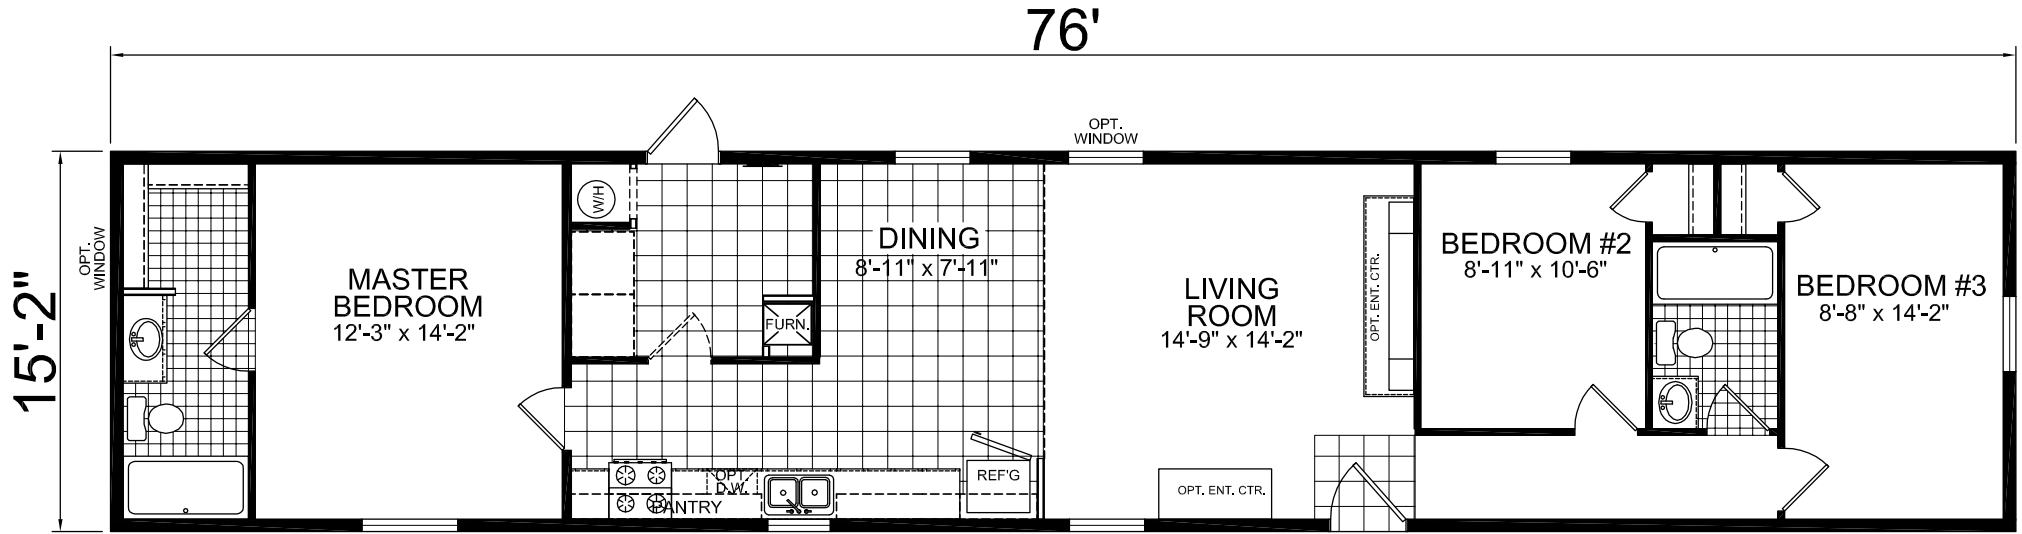

Bluewater

Foundation Series

Single Section
3 Bedroom, 2 Bath
Approx. 1,153 Sq. Ft.

Last Updated: 11-15-16

For Detailed Directions See Map On Our Website

I authorize Factory Expo Homes to build my house, per this plan.