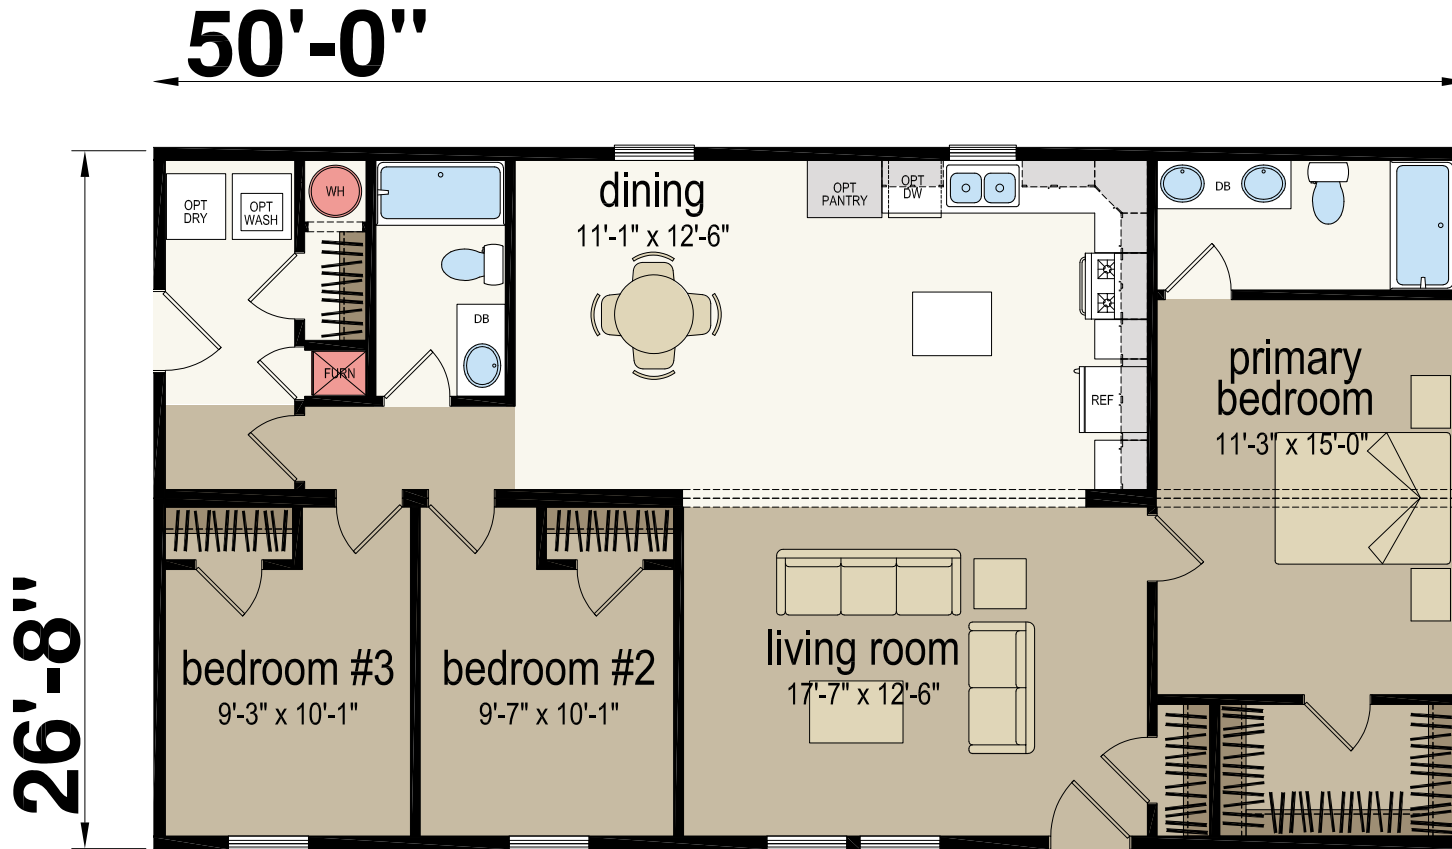

Beverly

Central Great Plains Series - Multi Section

1,333 SQ. FT. (Approximate) 3 Bedroom, 2 Bath

Last Updated: 4-25-24

CHAMPION RETAIL CENTER
3200 Enterprise Ave.
York, NE 68467

ExpoMobileHomes.com | 1-800-504-3219