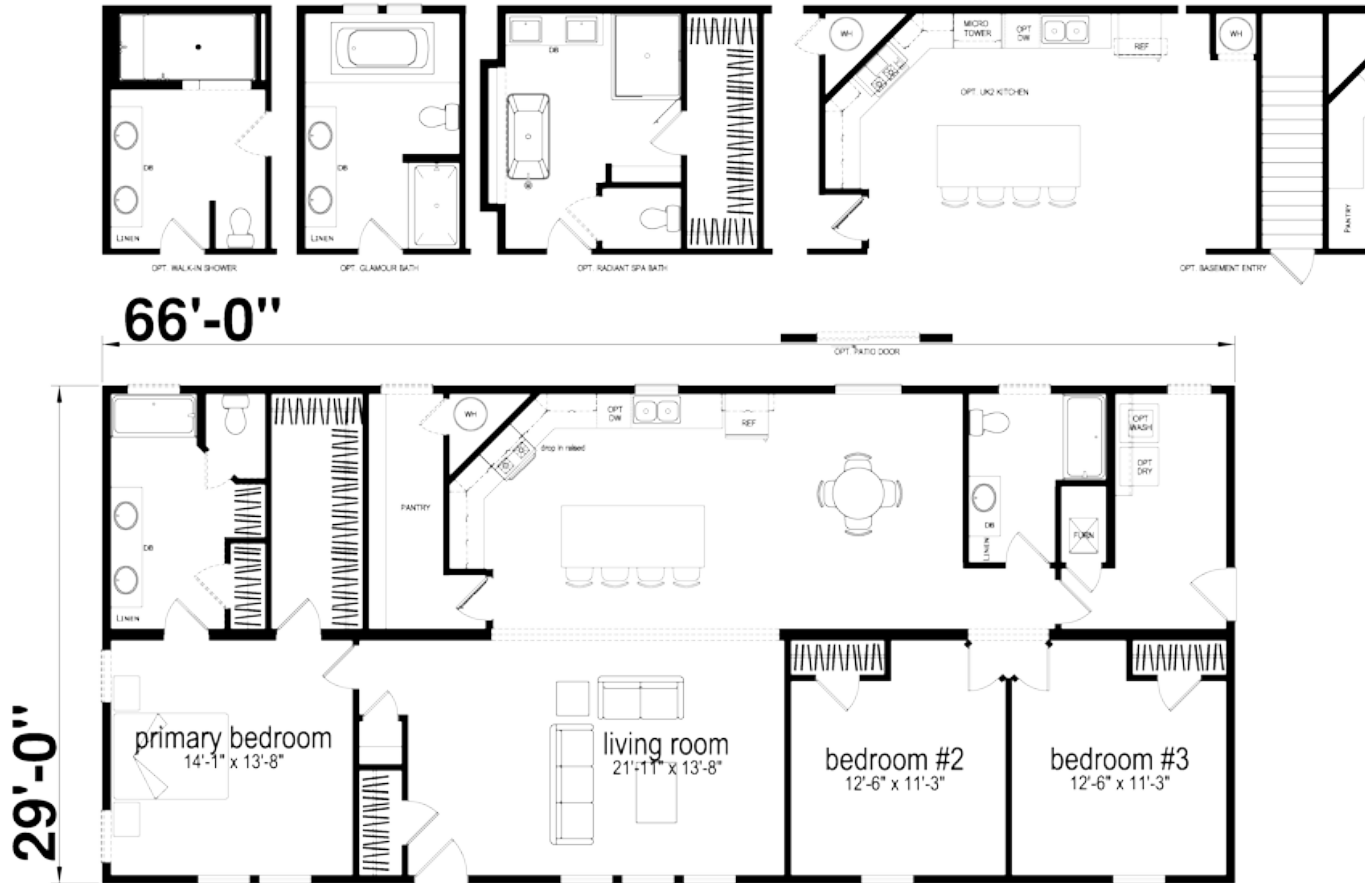

Barley

Central Great Plains Hidden Valley Series

1,914 SQ. FT. (Approximate) 3 Bedroom, 2 Bath

CHAMPION®
RETAIL CENTER

Last Updated: 5-30-23

CHAMPION HOMES CENTER
3200 Enterprise Ave.
York, NE 68467

ExpoMobileHomes.com | 1-800-504-3219