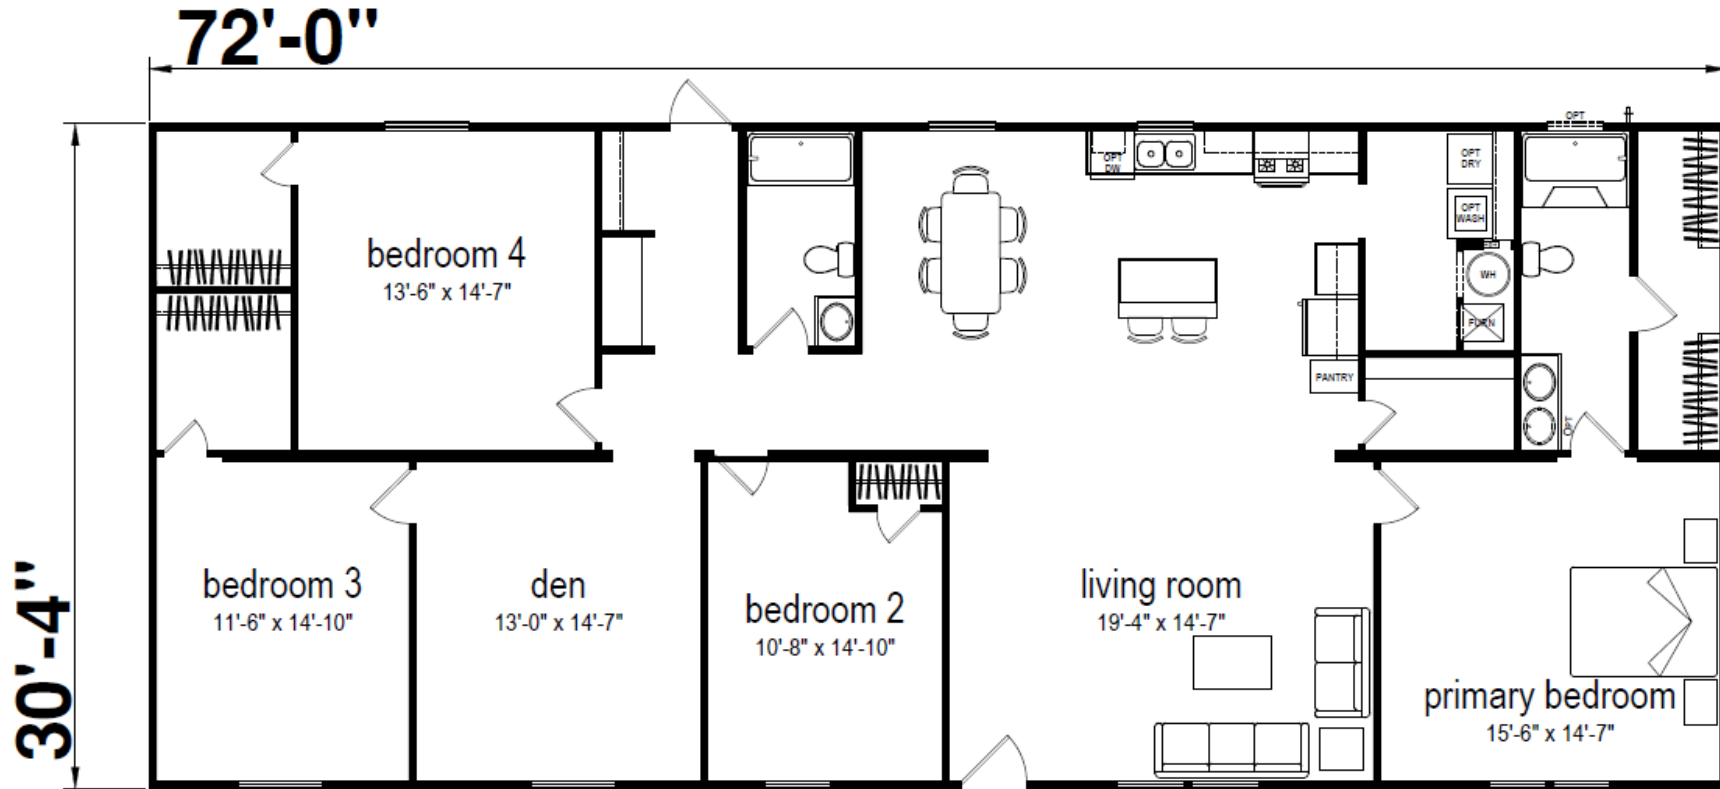

Barclay

Sandhills Series

2,184 SQ. FT. (Approximate) 4 Bedroom, 2 Bath

Last Updated: 12-3-24

CHAMPION RETAIL CENTER
3200 Enterprise Ave.
York, NE 68467

ExpoMobileHomes.com | 1-800-504-3219

IMPORTANT: Champion Homes reserves the right to modify, cancel or substitute products or features of this event at any time without prior notice or obligation. Pictures and other promotional materials are representative and may depict or contain floor plans, square footages, elevations, options, upgrades, extra design features, decorations, floor coverings, specialty light fixtures, custom paint and wall coverings, window treatments, landscaping, sound and alarm systems, furnishings, appliances, and other designer/decorator features and amenities that are not included as part of the home and/or may not be available at all locations. Home, pricing and community information is subject to change, and homes to prior sale, at any time without notice or obligation. ©2023 Champion Homes. All rights reserved.