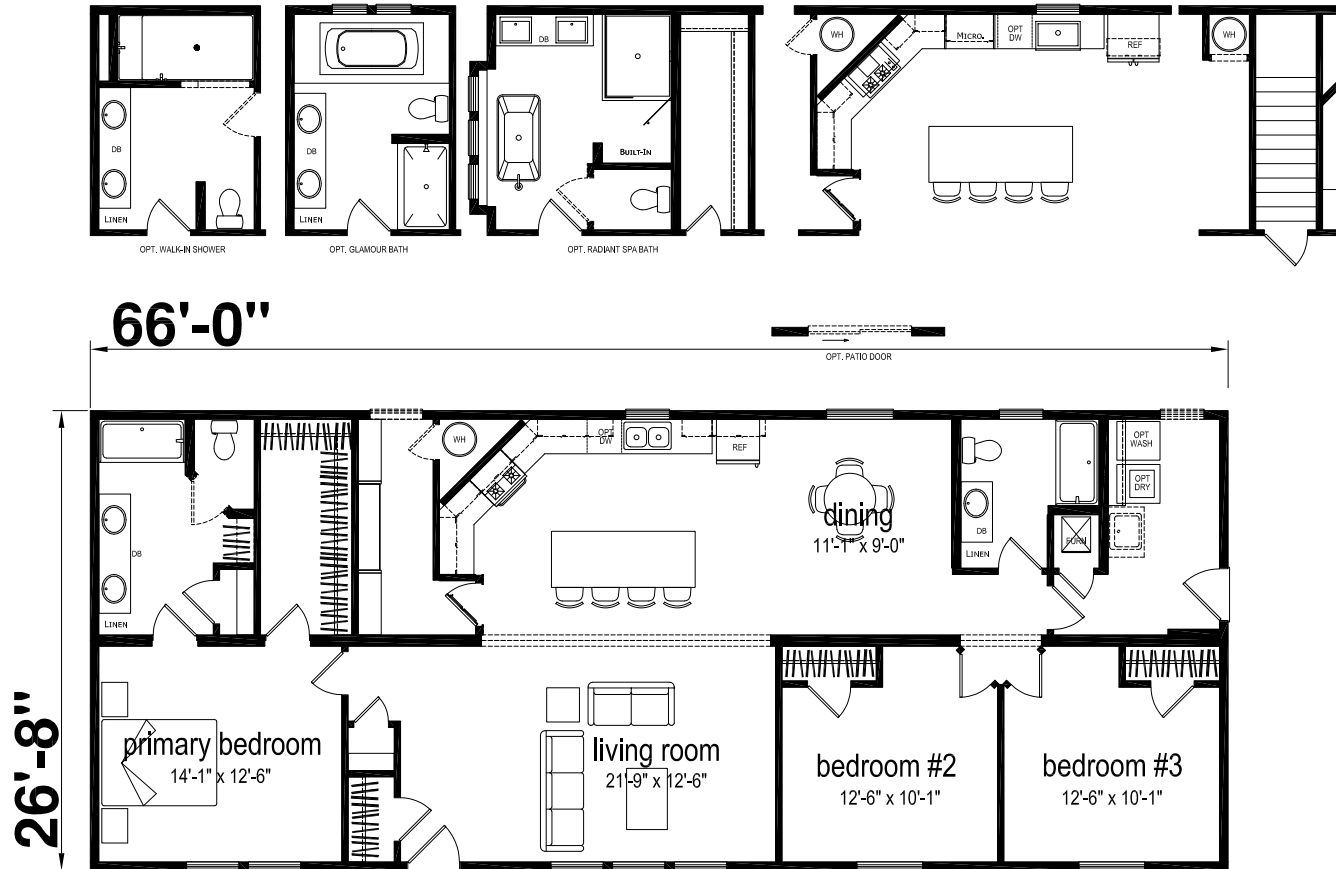

# Balcorta

Platte Series

1,914 SQ. FT. (Approximate) 3 Bedroom, 2 Bath

Last Updated: 10-29-24

**CHAMPION RETAIL CENTER**  
3200 Enterprise Ave.  
York, NE 68467

**ExpoMobileHomes.com | 1-800-504-3219**

**IMPORTANT:** Champion Homes reserves the right to modify, cancel or substitute products or features of this event at any time without prior notice or obligation. Pictures and other promotional materials are representative and may depict or contain floor plans, square footages, elevations, options, upgrades, extra design features, decorations, floor coverings, specialty light fixtures, custom paint and wall coverings, window treatments, landscaping, sound and alarm systems, furnishings, appliances, and other designer/decorator features and amenities that are not included as part of the home and/or may not be available at all locations. Home, pricing and community information is subject to change, and homes to prior sale, at any time without notice or obligation. ©2023 Champion Homes. All rights reserved.