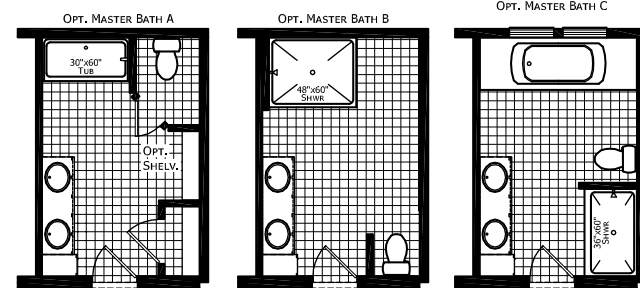

Arborville

Champion Central Great Plains Cabin Series

1,856 SQ. FT. (Approximate) 4 Bedroom, 2 Bath

CHAMPION[®]
RETAIL CENTER

Last Updated: 7-26-23

CHAMPION RETAIL CENTER
3200 Enterprise Ave.
York, NE 68467