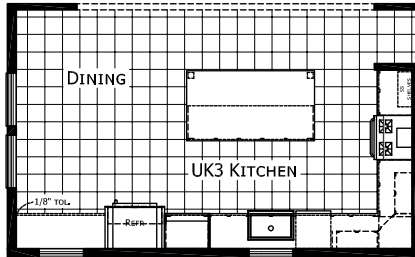

Arborville

Champion Central Great Plains Cabin Series

1,856 SQ. FT. (Approximate) 4 Bedroom, 2 Bath

CHAMPION[®]
RETAIL CENTER

Last Updated: 7-26-23

CHAMPION RETAIL CENTER
3200 Enterprise Ave.
York, NE 68467