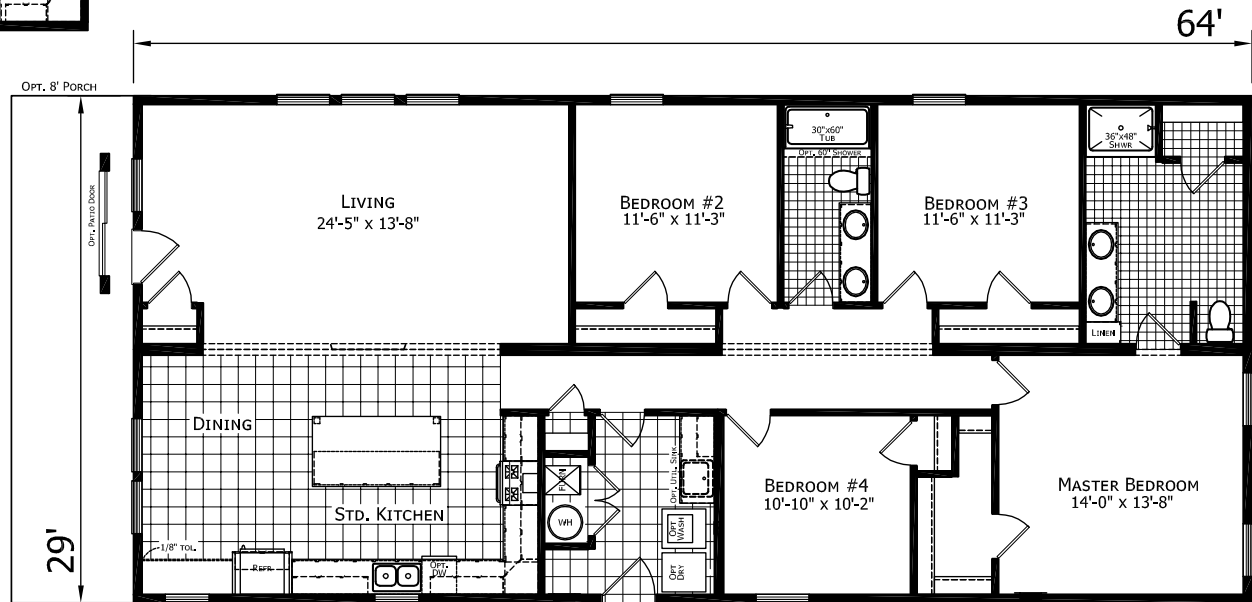

Arborville

Champion Central Great Plains Cabin Series

1,856 SQ. FT. (Approximate) 4 Bedroom, 2 Bath

CHAMPION[®]
RETAIL CENTER

Last Updated: 7-26-23

CHAMPION RETAIL CENTER
3200 Enterprise Ave.
York, NE 68467