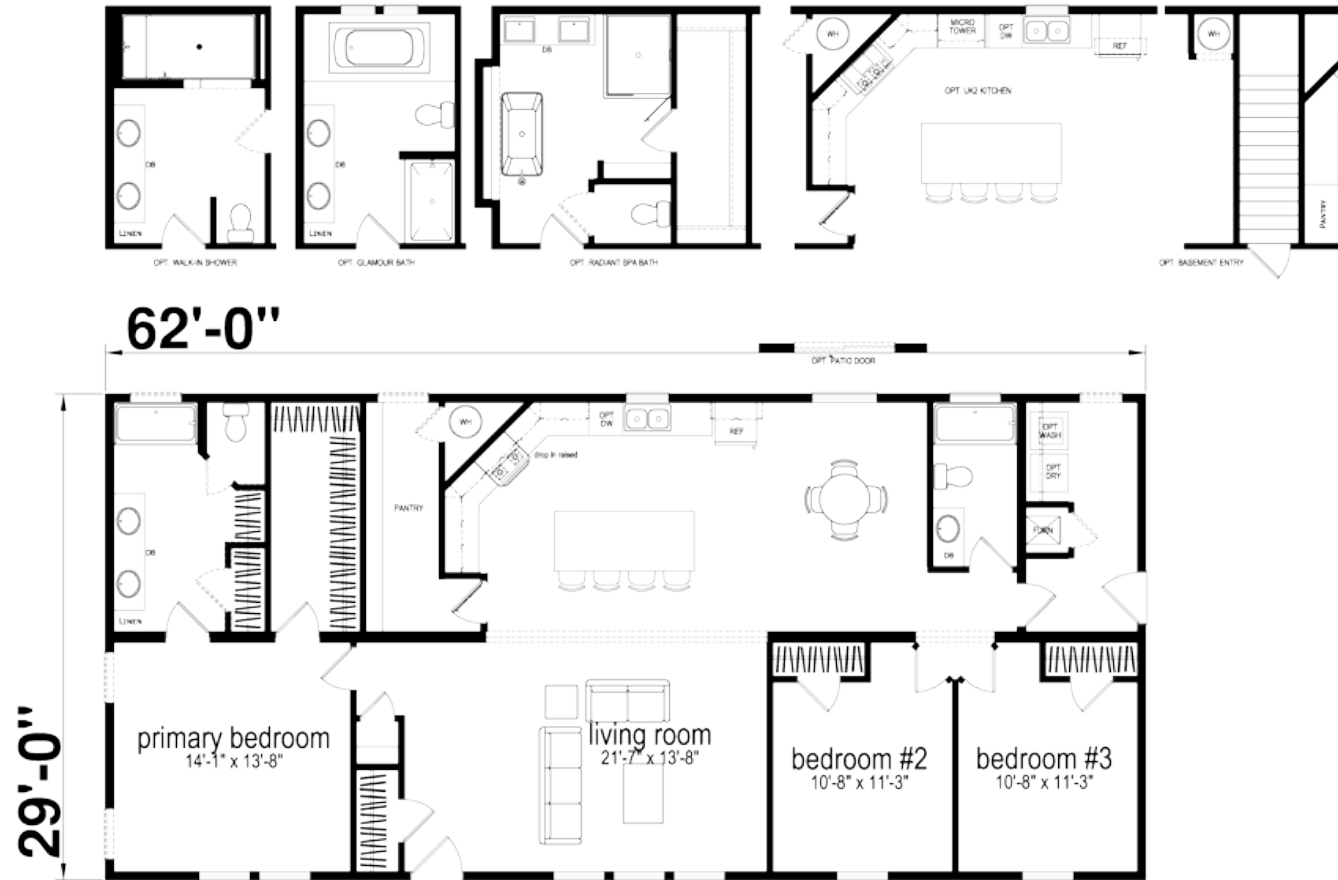

Abordale

Central Great Plains Hidden Valley Series

1,798 SQ. FT. (Approximate) 3 Bedroom, 2 Bath

CHAMPION®
RETAIL CENTER

Last Updated: 5-30-23

CHAMPION HOMES CENTER
3200 Enterprise Ave.
York, NE 68467

ExpoMobileHomes.com | 1-800-504-3219