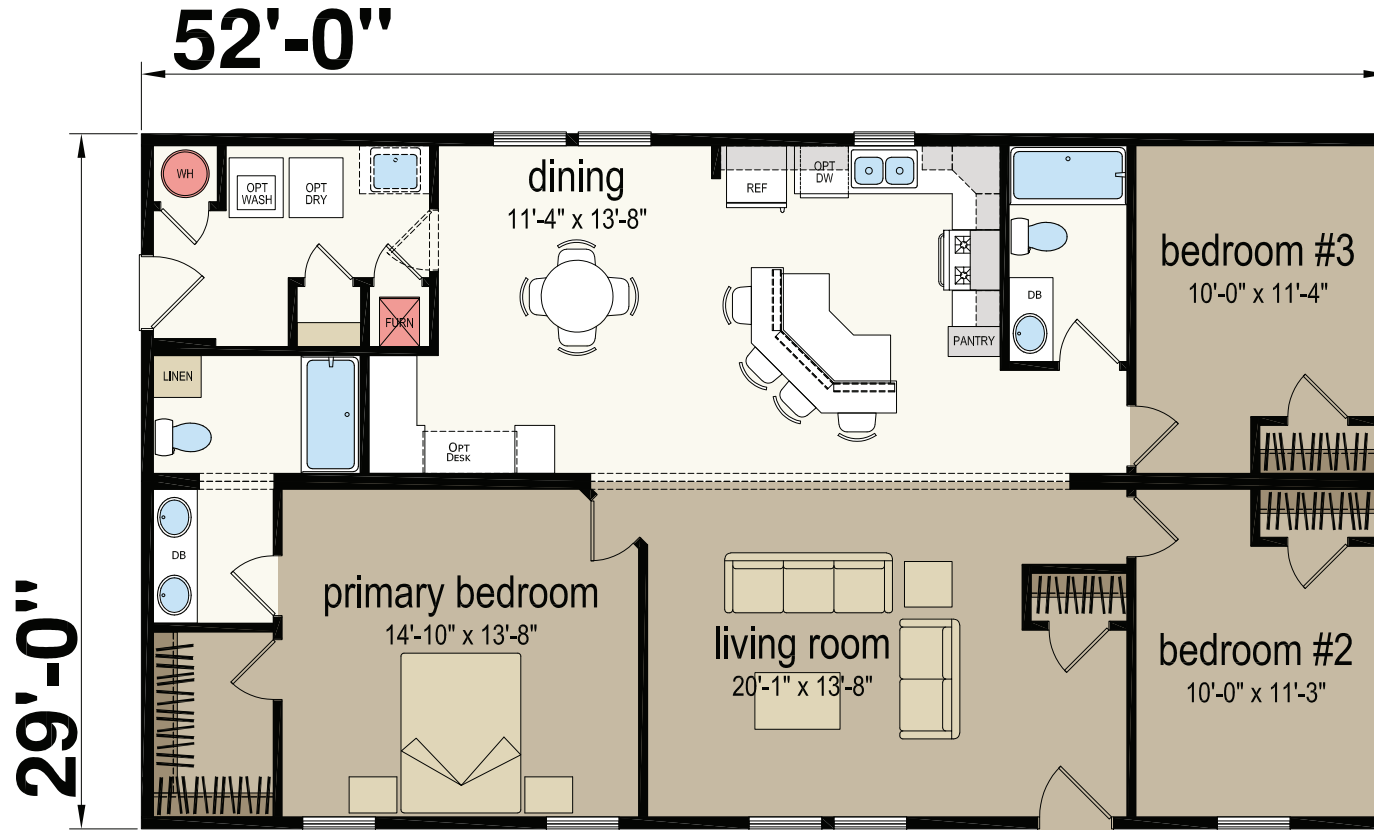

# Aberdeen

Redman Series - Multi Section

1,508 SQ. FT. (Approximate) 3 Bedroom, 2 Bath

CHAMPION<sup>®</sup>  
RETAIL CENTER

Last Updated: 5-30-23

CHAMPION RETAIL CENTER  
3200 Enterprise Ave.  
York, NE 68467