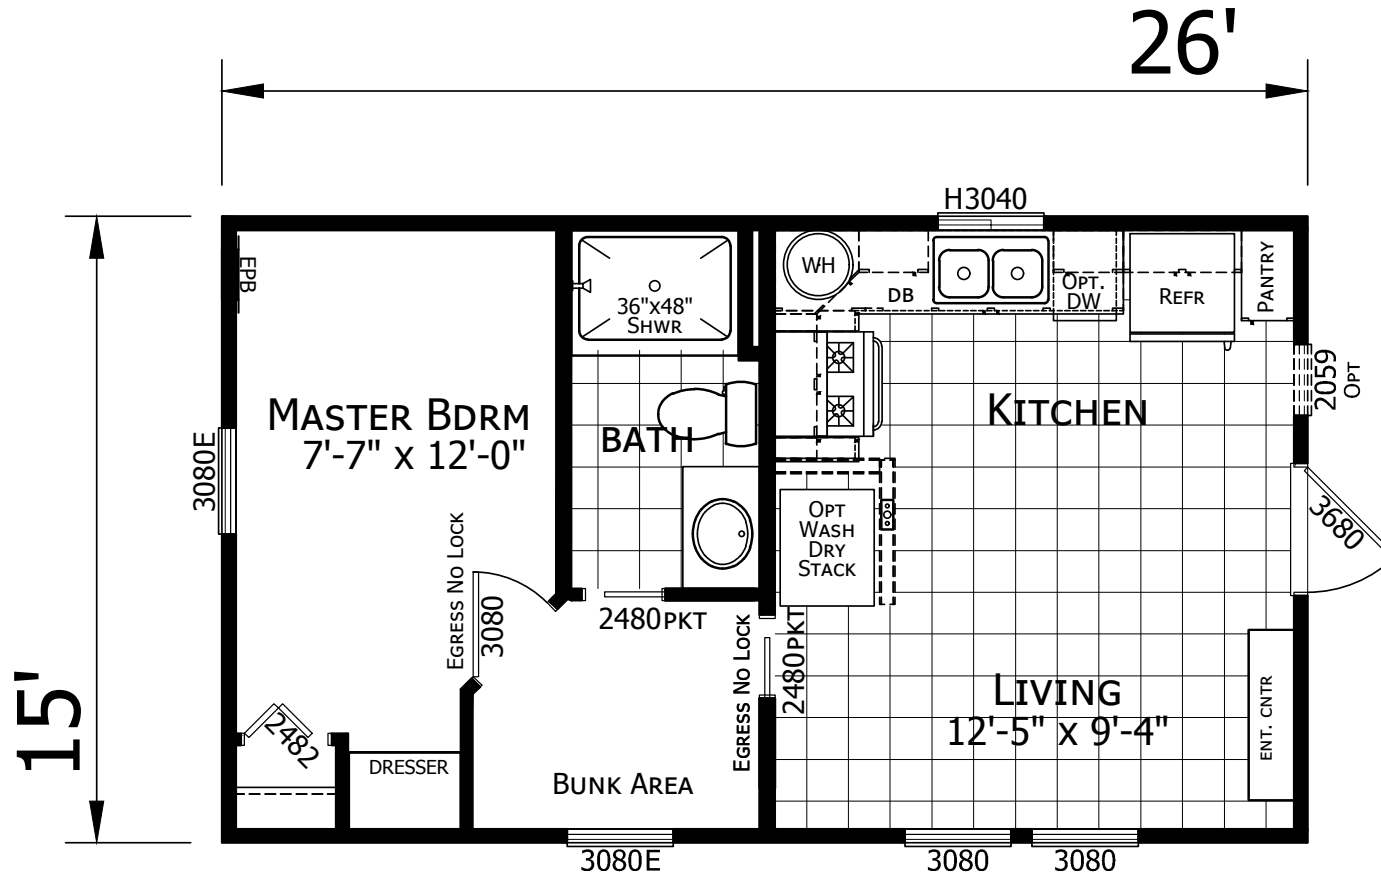

Sunset Trail

American River Series

399 SQ. FT. (Approximate) 1 Bedroom, 1 Bath

Last Updated: 5-2-22

CHAMPION HOMES CENTER
 1442 Sunnyside Rd.
 Weiser, ID 83672

WE.ParkModelsDirect.com | 1-800-862-4956

IMPORTANT: Champion Homes reserves the right to modify, cancel or substitute products or features of this event at any time without prior notice or obligation. Pictures and other promotional materials are representative and may depict or contain floor plans, square footages, elevations, options, upgrades, extra design features, decorations, floor coverings, specialty light fixtures, custom paint and wall coverings, window treatments, landscaping, sound and alarm systems, furnishings, appliances, and other designer/decorator features and amenities that are not included as part of the home and/or may not be available at all locations. Home, pricing and community information is subject to change, and homes to prior sale, at any time without notice or obligation. ©2020 Alta Cima Corp. All rights reserved.