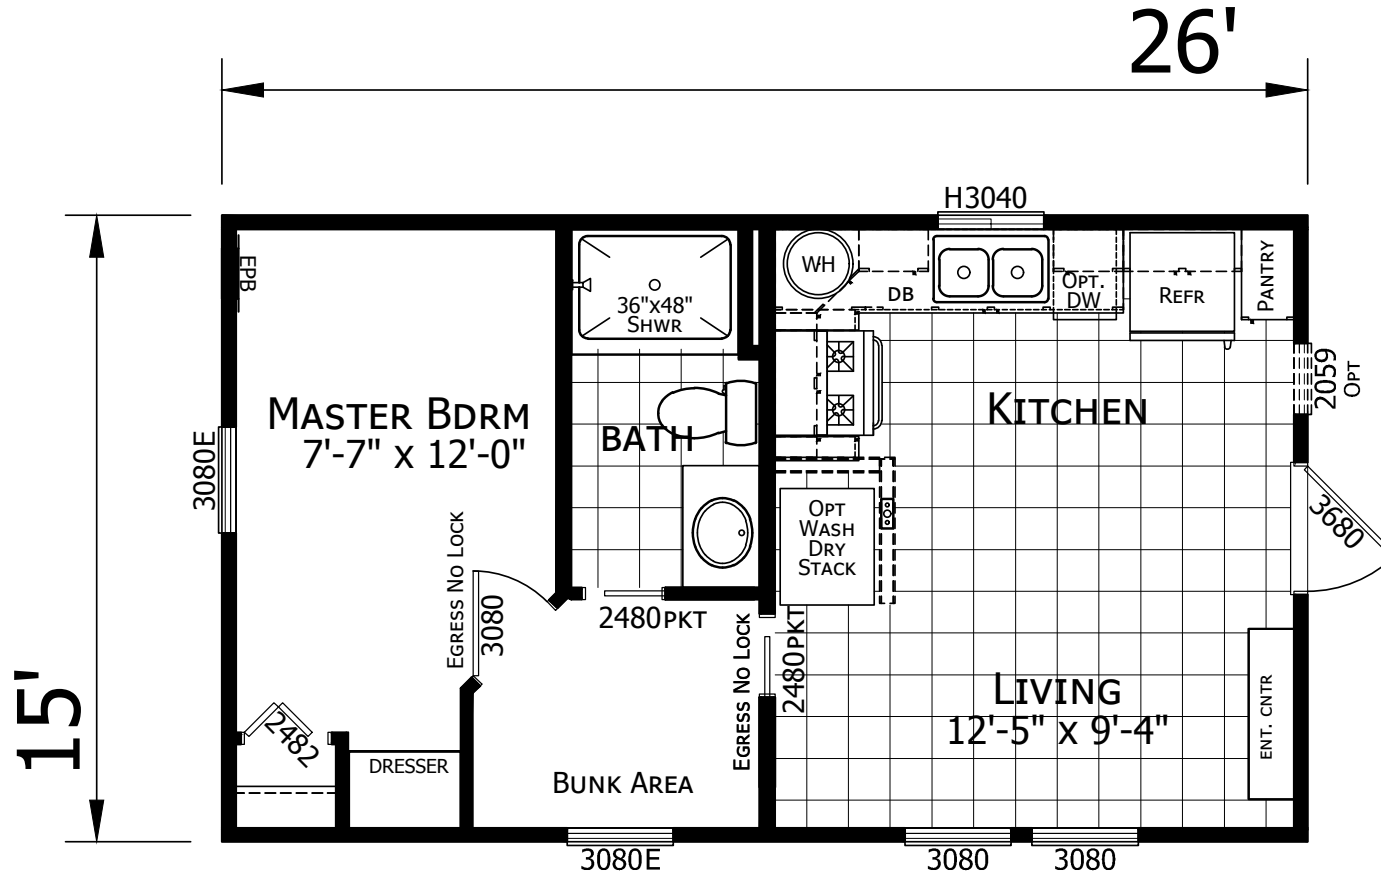

Sunset Trail

American River Series

399 SQ. FT. (Approximate) 1 Bedroom, 1 Bath

Park Models
"Factory Direct Value" **DIRECT**

Last Updated: 5-2-22

FACTORY EXPO HOME CENTERS

1442 Sunnyside Rd.
Weiser, ID 83672