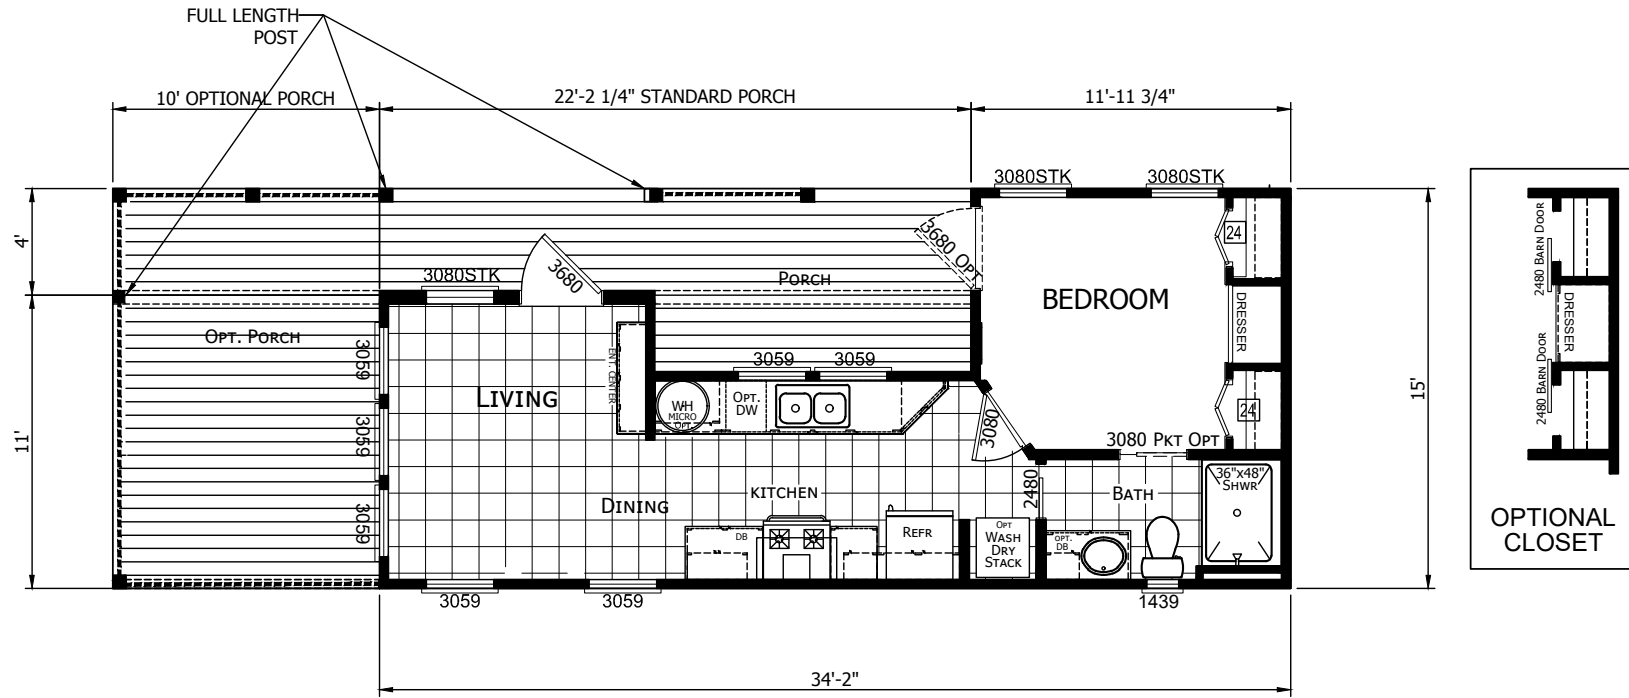

Rigby

American River Series

399 SQ. FT. (Approximate) 1 Bedroom, 1 Bath

Last Updated: 12-7-22

CHAMPION HOMES CENTER
1442 Sunnyside Rd.
Weiser, ID 83672

STANDARD PORCH = 123 sq.ft.
OPTIONAL PORCH = 150 sq.ft.