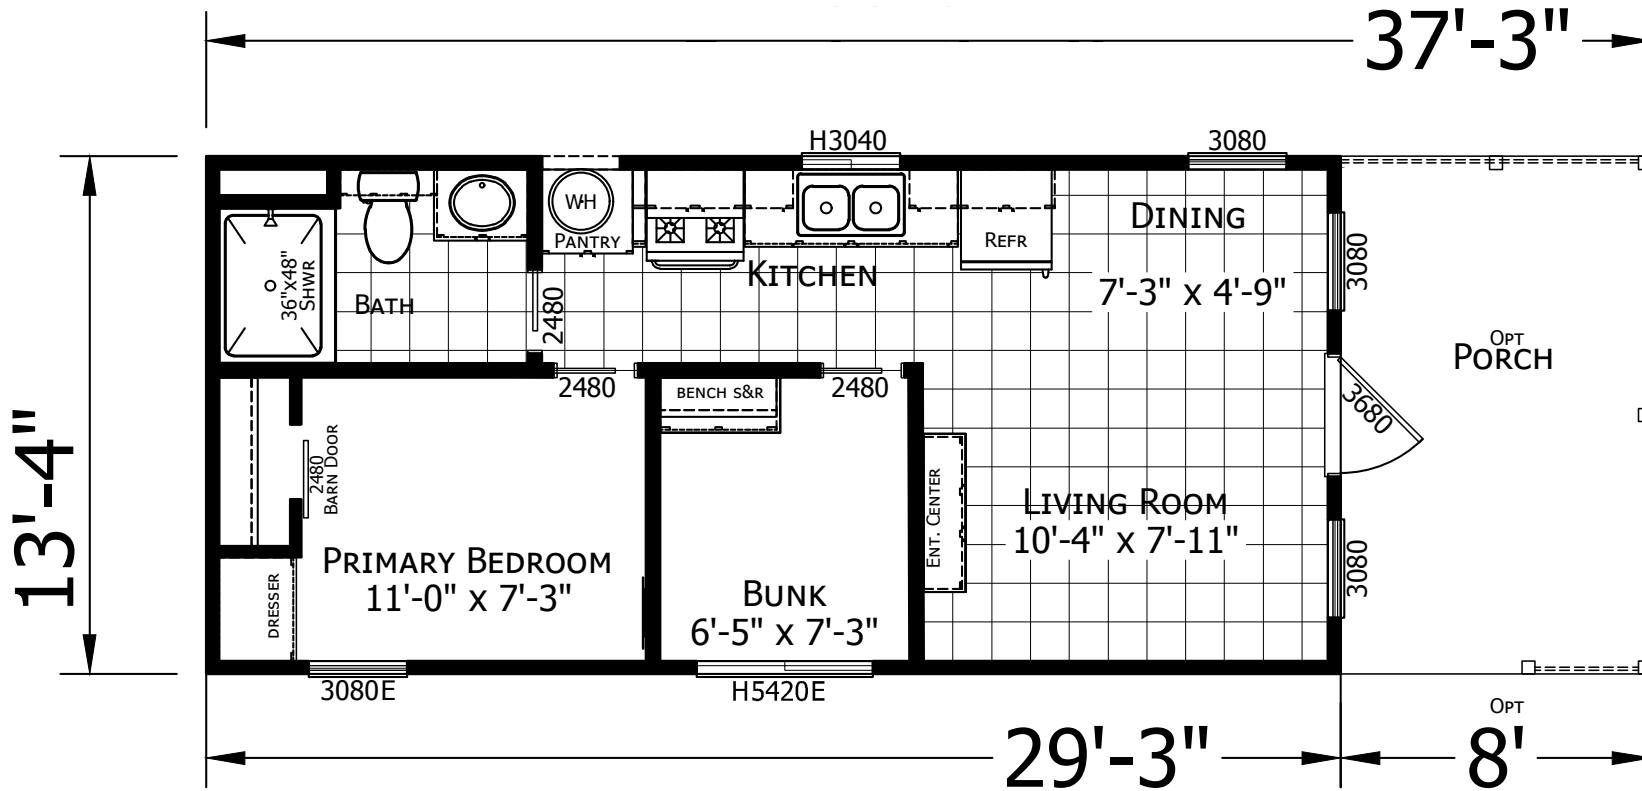

Oreana

American River Series

390 SQ. FT. (Approximate) 2 Bedroom, 1 Bath

Last Updated: 10-23-23

CHAMPION HOMES CENTER
 1442 Sunnyside Rd.
 Weiser, ID 83672

WE.ParkModelsDirect.com | 1-800-862-4956

IMPORTANT: Champion Homes reserves the right to modify, cancel or substitute products or features of this event at any time without prior notice or obligation. Pictures and other promotional materials are representative and may depict or contain floor plans, square footages, elevations, options, upgrades, extra design features, decorations, floor coverings, specialty light fixtures, custom paint and wall coverings, window treatments, landscaping, sound and alarm systems, furnishings, appliances, and other designer/decorator features and amenities that are not included as part of the home and/or may not be available at all locations. Home, pricing and community information is subject to change, and homes to prior sale, at any time without notice or obligation. ©2020 Alta Cima Corp. All rights reserved.