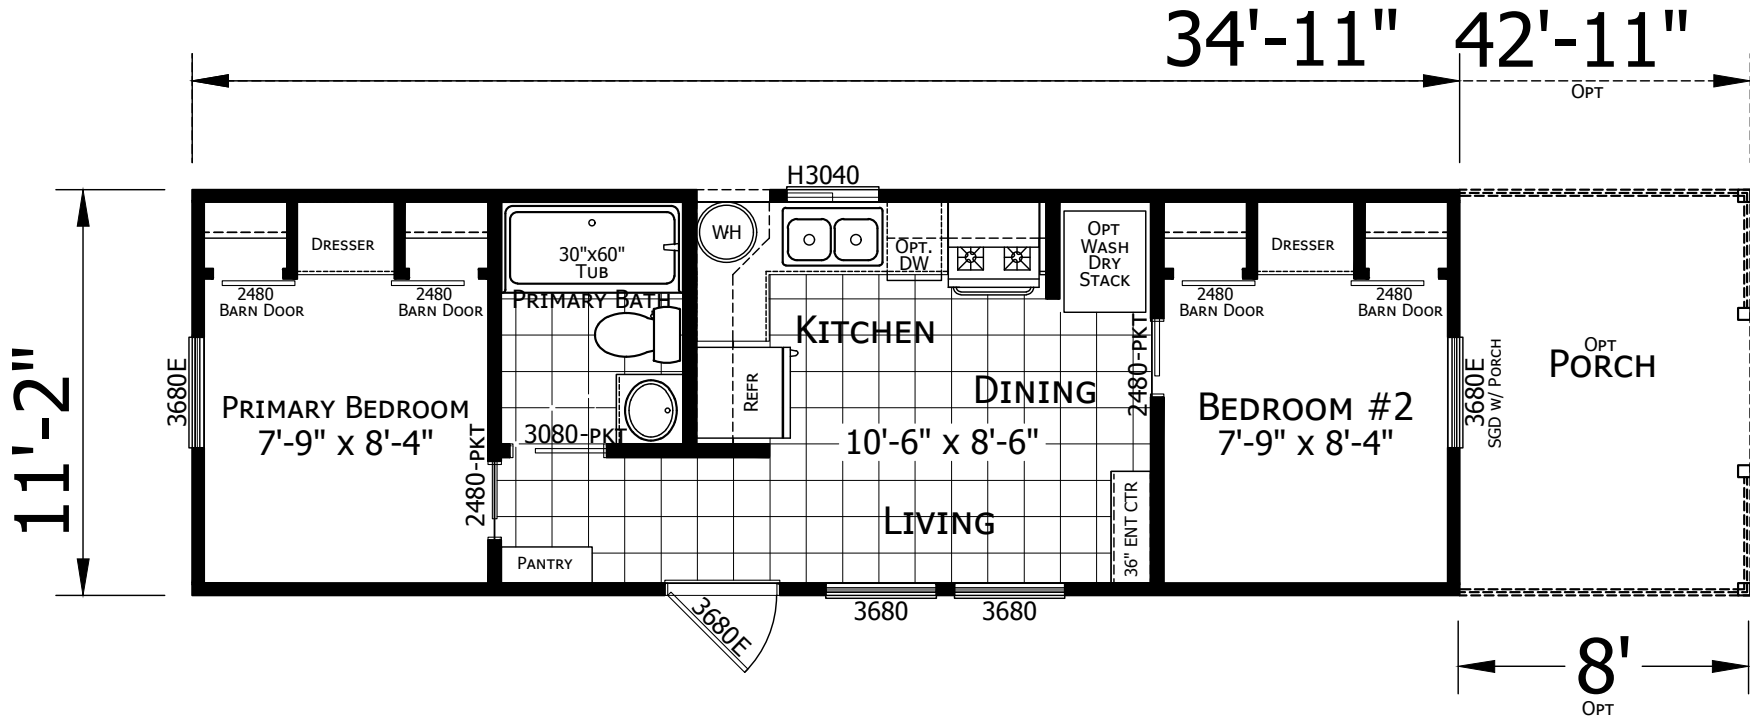

Fox Hill

American River Series

390 SQ. FT. (Approximate) 1 Bedroom, 1 Bath

Last Updated: 2-21-23

CHAMPION HOMES CENTER
 1442 Sunnyside Rd.
 Weiser, ID 83672

WE.ParkModelsDirect.com | 1-800-862-4956

IMPORTANT: Champion Homes reserves the right to modify, cancel or substitute products or features of this event at any time without prior notice or obligation. Pictures and other promotional materials are representative and may depict or contain floor plans, square footages, elevations, options, upgrades, extra design features, decorations, floor coverings, specialty light fixtures, custom paint and wall coverings, window treatments, landscaping, sound and alarm systems, furnishings, appliances, and other designer/decorator features and amenities that are not included as part of the home and/or may not be available at all locations. Home, pricing and community information is subject to change, and homes to prior sale, at any time without notice or obligation. ©2020 Alta Cima Corp. All rights reserved.