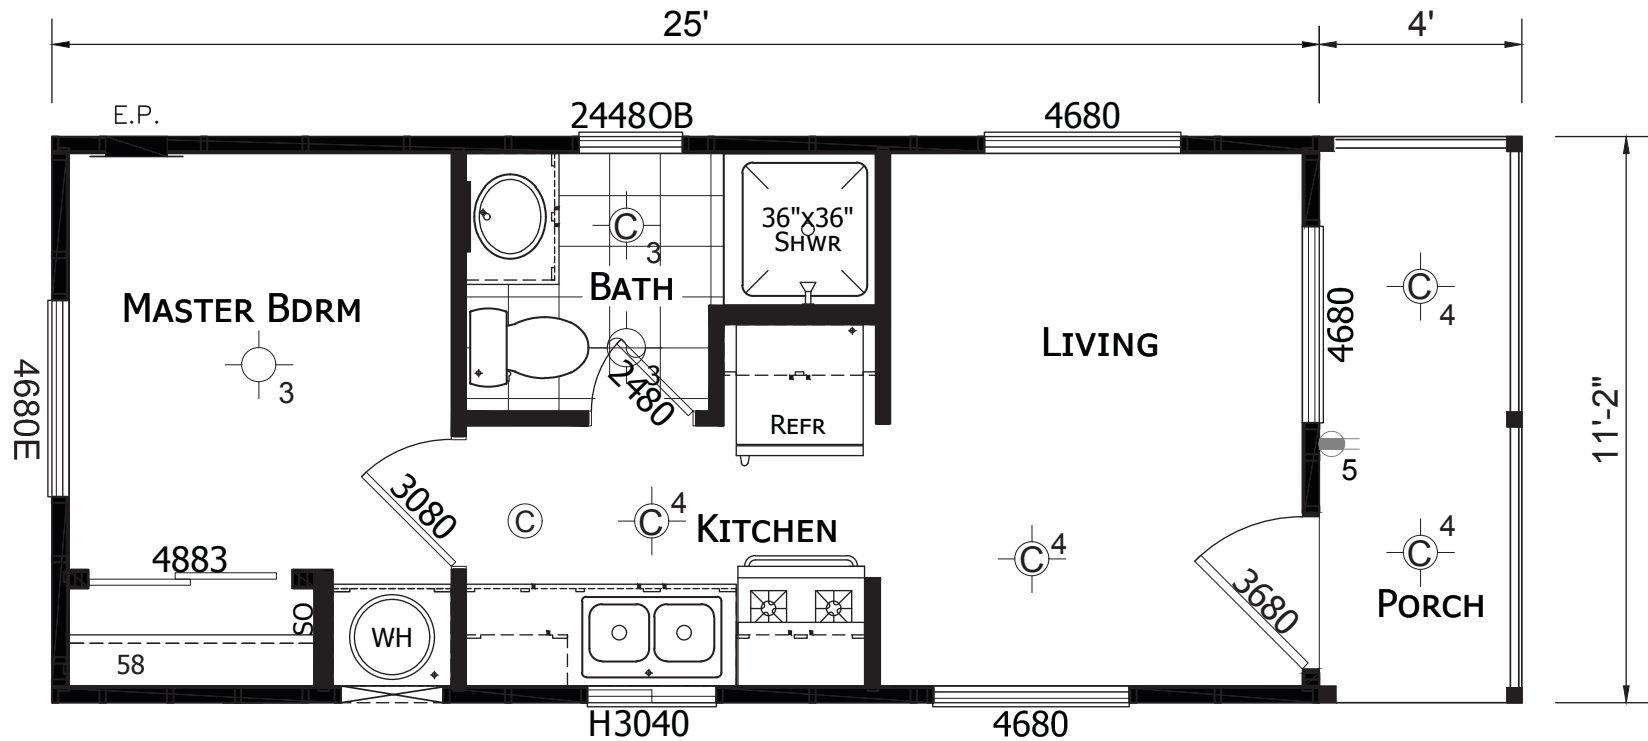

Dearborn

Northwest River Series

324 SQ. FT. (Approximate) 1 Bedroom, 1 Bath

CHAMPION
HOMES CENTER

Last Updated: 1-19-23

CHAMPION HOMES CENTER
1442 Sunnyside Rd.
Weiser, ID 83672

WE.ParkModelsDirect.com | 1-800-862-4956