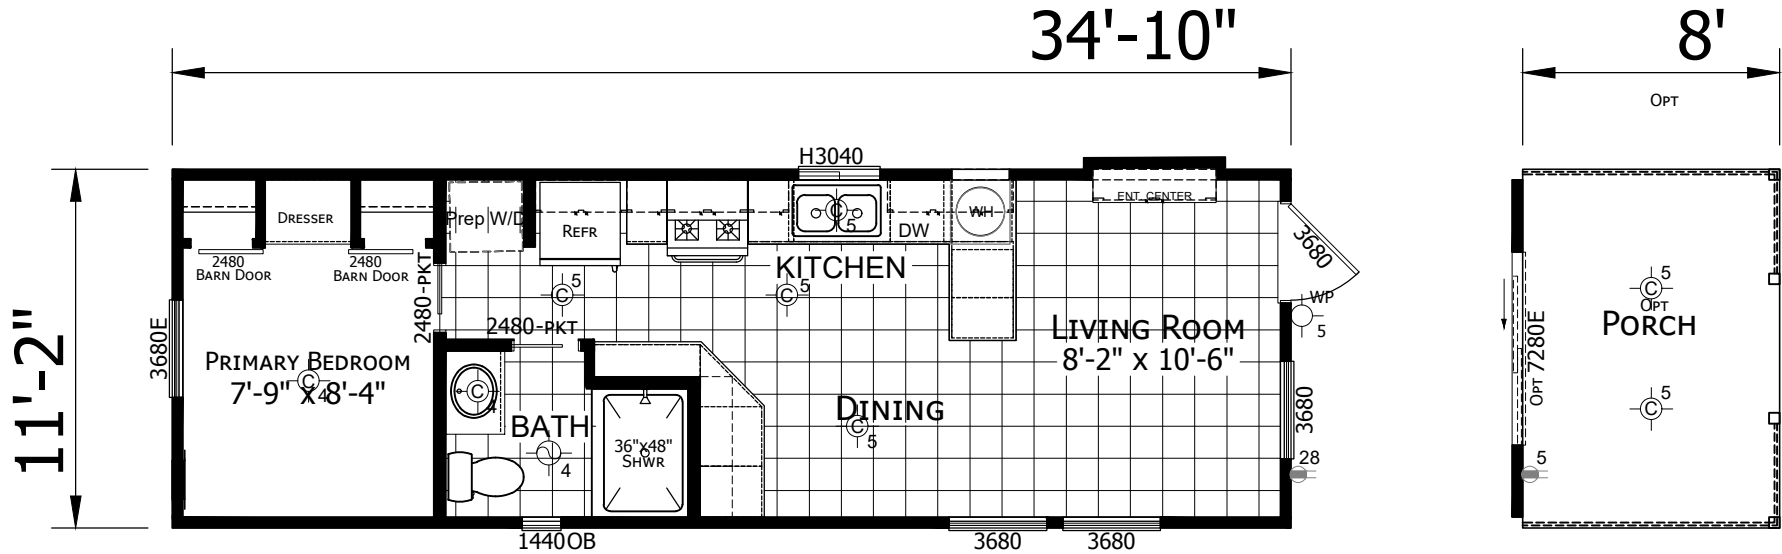

Cold Spring

American River Series

390 SQ. FT. (Approximate) 1 Bedroom, 1 Bath

CHAMPION
HOMES CENTER

Last Updated: 9-29-23

CHAMPION HOMES CENTER

1442 Sunnyside Rd.
Weiser, ID 83672

WE.ParkModelsDirect.com | 1-800-862-4956