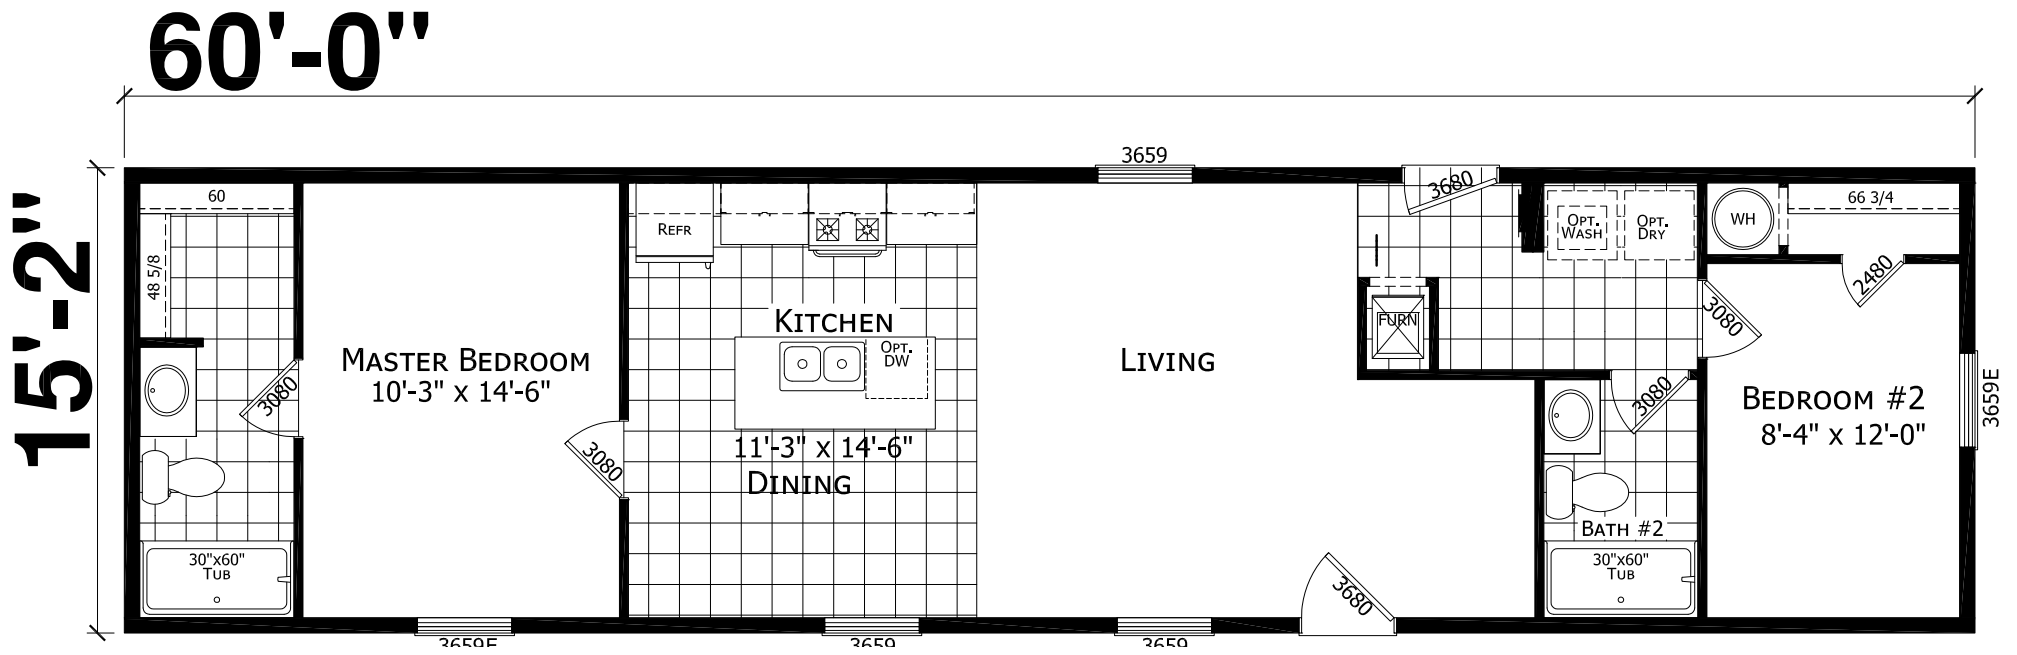

Washburn

Factory Advantage Series

Factory Expo

"Factory Direct Value" HOME CENTERS

2 Bedroom, 2 Bath
Approx. 910 Sq. Ft.

Last Updated: 8-31-18

Factory Expo Home Centers
1442 Sunnyside Road
Weiser, Idaho 83672