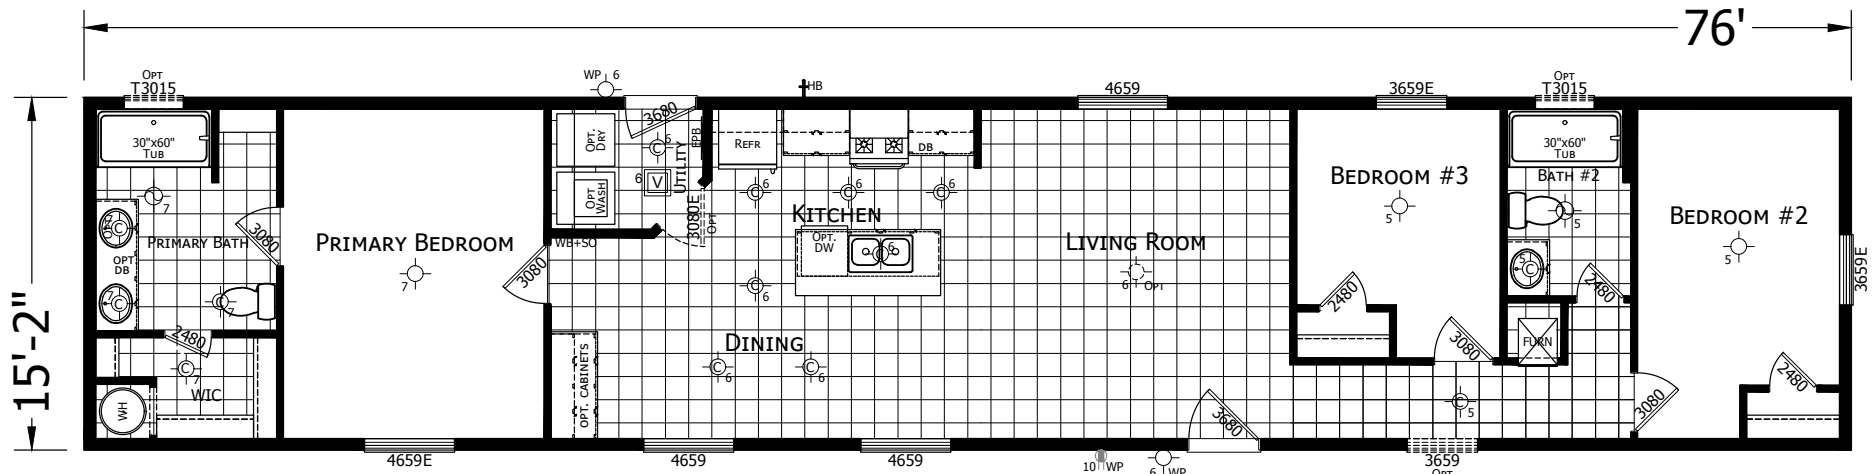

Topp

Winchester Series

1,152 SQ. FT. (Approximate) 3 Bedroom, 2 Bath

Last Updated: 9-25-23

CHAMPION HOMES CENTER
 1442 Sunnyside Rd.
 Weiser, ID 83672

FactoryExpoHomesDirect.com | 1-800-419-3568

IMPORTANT: Champion Homes reserves the right to modify, cancel or substitute products or features of this event at any time without prior notice or obligation. Pictures and other promotional materials are representative and may depict or contain floor plans, square footages, elevations, options, upgrades, extra design features, decorations, floor coverings, specialty light fixtures, custom paint and wall coverings, window treatments, landscaping, sound and alarm systems, furnishings, appliances, and other designer/decorator features and amenities that are not included as part of the home and/or may not be available at all locations. Home, pricing and community information is subject to change, and homes to prior sale, at any time without notice or obligation. ©2020 Champion Homes. All rights reserved.