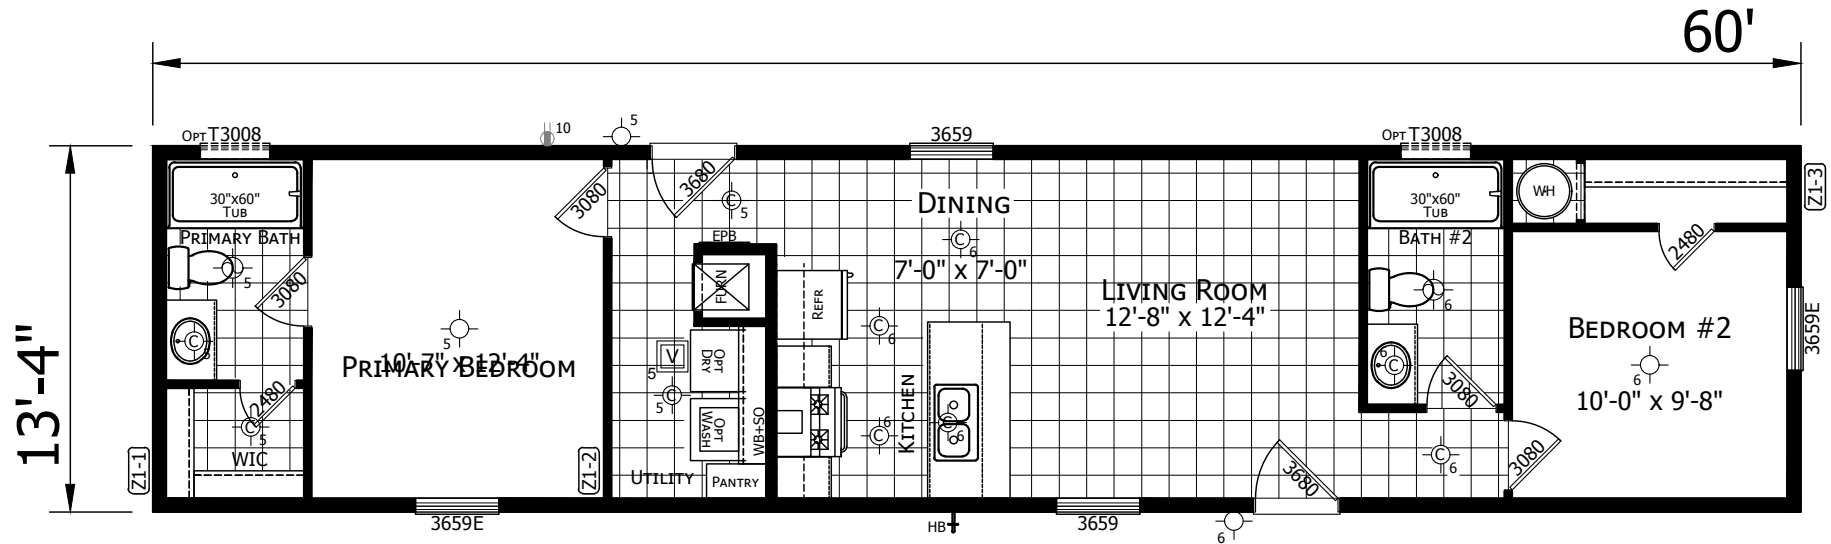

# Newelton

Winchester Series

800 SQ. FT. (Approximate) 2 Bedroom, 2 Bath

Last Updated: 3-14-23