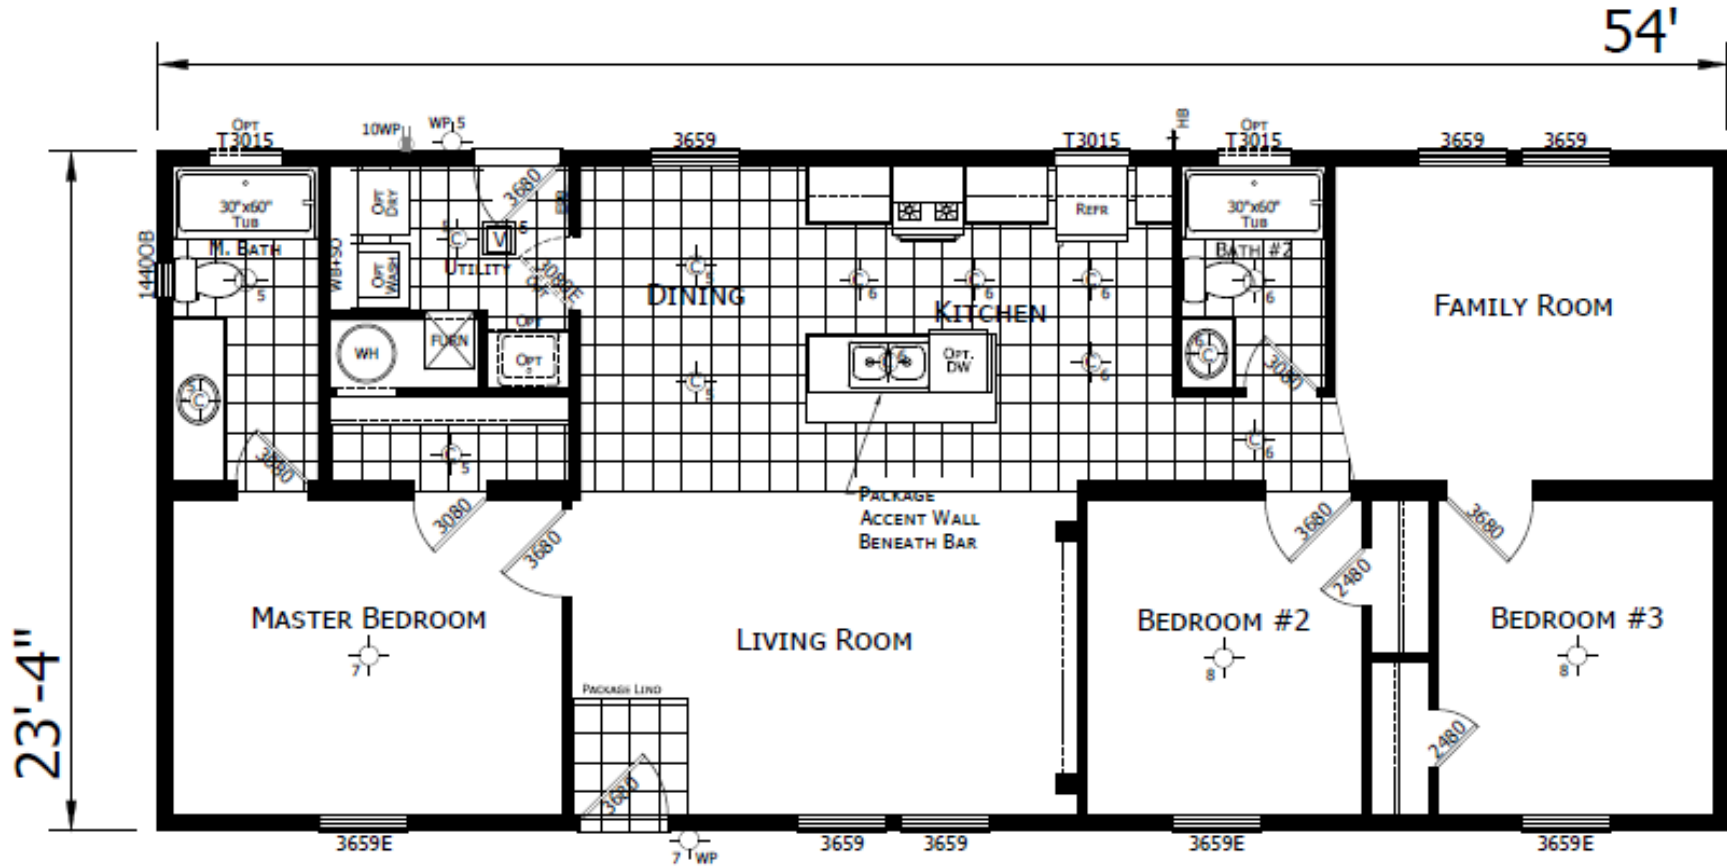

Meilani

DreamWorks Series

1,260 SQ. FT. (Approximate) 3 Bedroom, 2 Bath

Last Updated: 1-24-23

CHAMPION HOMES CENTER

1442 Sunnyside Rd.
Weiser, ID 83672

FactoryExpoHomesDirect.com | 1-800-419-3568

IMPORTANT: Champion Homes reserves the right to modify, cancel or substitute products or features of this event at any time without prior notice or obligation. Pictures and other promotional materials are representative and may depict or contain floor plans, square footages, elevations, options, upgrades, extra design features, decorations, floor coverings, specialty light fixtures, custom paint and wall coverings, window treatments, landscaping, sound and alarm systems, furnishings, appliances, and other designer/decorator features and amenities that are not included as part of the home and/or may not be available at all locations. Home, pricing and community information is subject to change, and homes to prior sale, at any time without notice or obligation. ©2020 Champion Homes. All rights reserved.