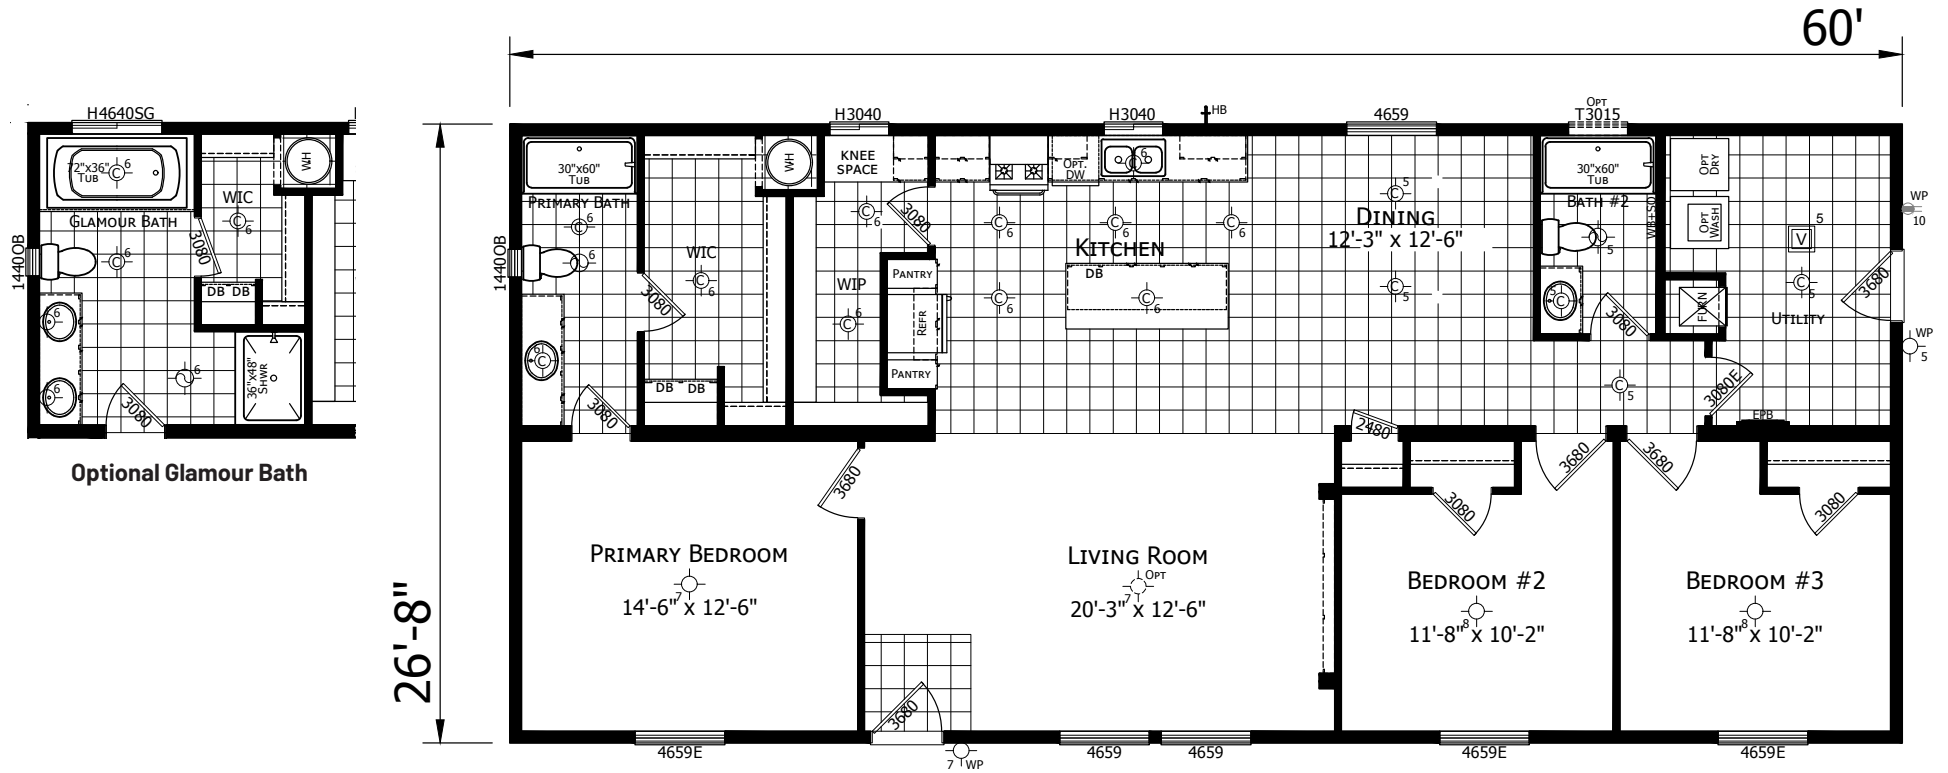

Lorian

DreamWorks Series

1,600 SQ. FT. (Approximate) 3 Bedroom, 2 Bath

Last Updated: 4-24-24

CHAMPION HOMES CENTER
1442 Sunnyside Rd.
Weiser, ID 83672

FactoryExpoHomesDirect.com | 1-800-419-3568

IMPORTANT: Champion Homes reserves the right to modify, cancel or substitute products or features of this event at any time without prior notice or obligation. Pictures and other promotional materials are representative and may depict or contain floor plans, square footages, elevations, options, upgrades, extra design features, decorations, floor coverings, specialty light fixtures, custom paint and wall coverings, window treatments, landscaping, sound and alarm systems, furnishings, appliances, and other designer/decorator features and amenities that are not included as part of the home and/or may not be available at all locations. Home, pricing and community information is subject to change, and homes to prior sale, at any time without notice or obligation. ©2020 Champion Homes. All rights reserved.