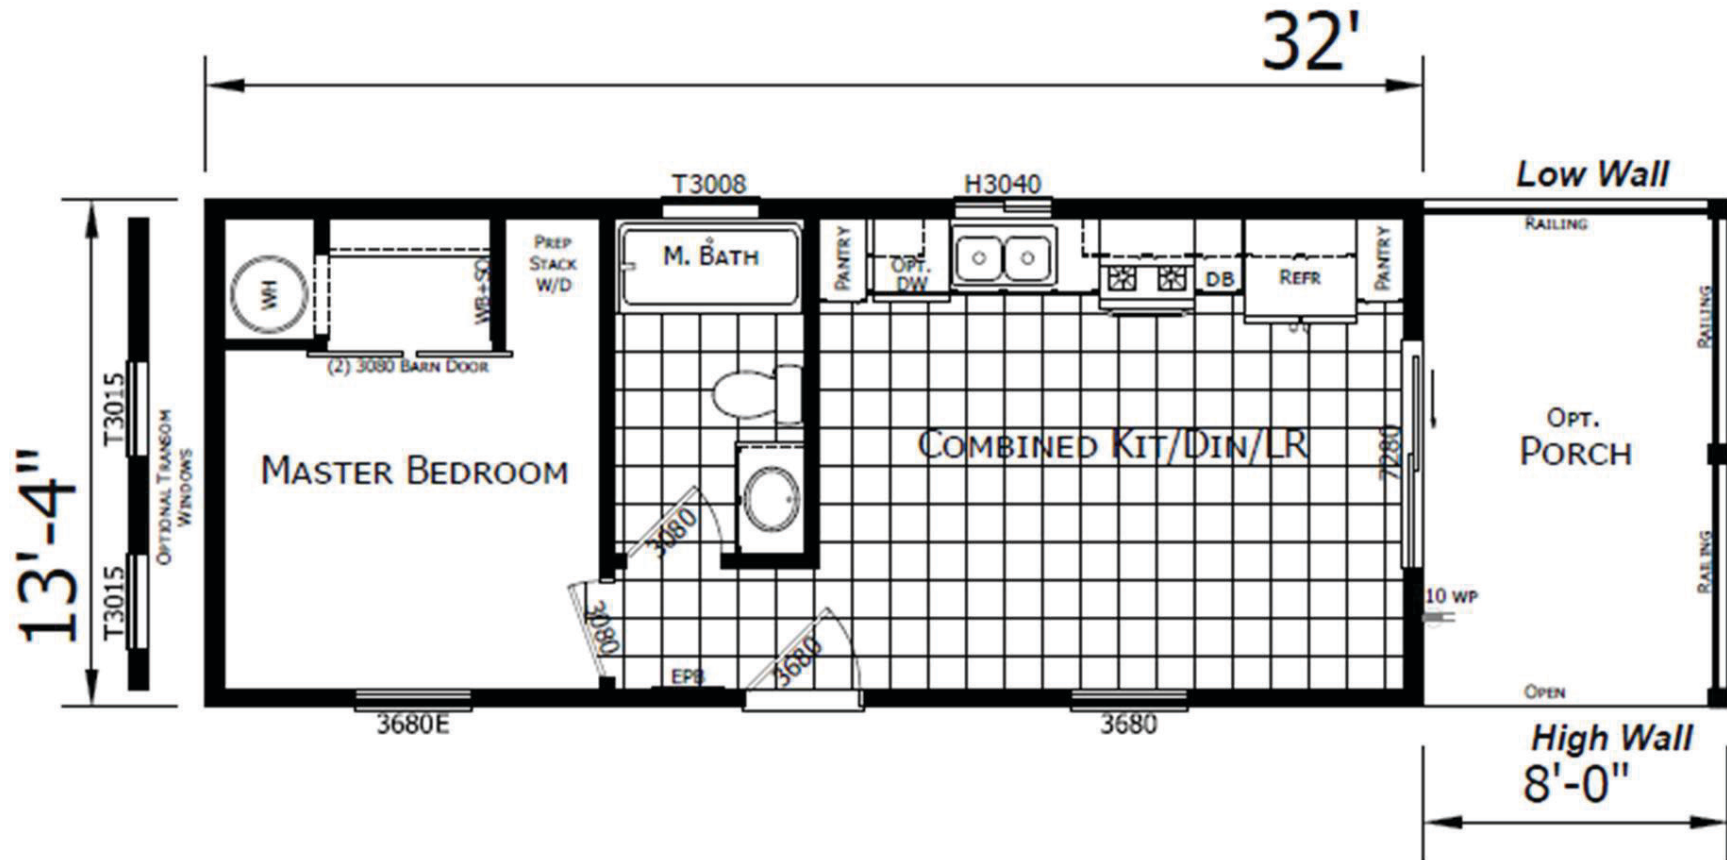

# Hammett

ADU Series

427 SQ. FT. (Approximate) 1 Bedroom, 1 Bath

CHAMPION  
HOMES CENTER

Last Updated: 1-19-23