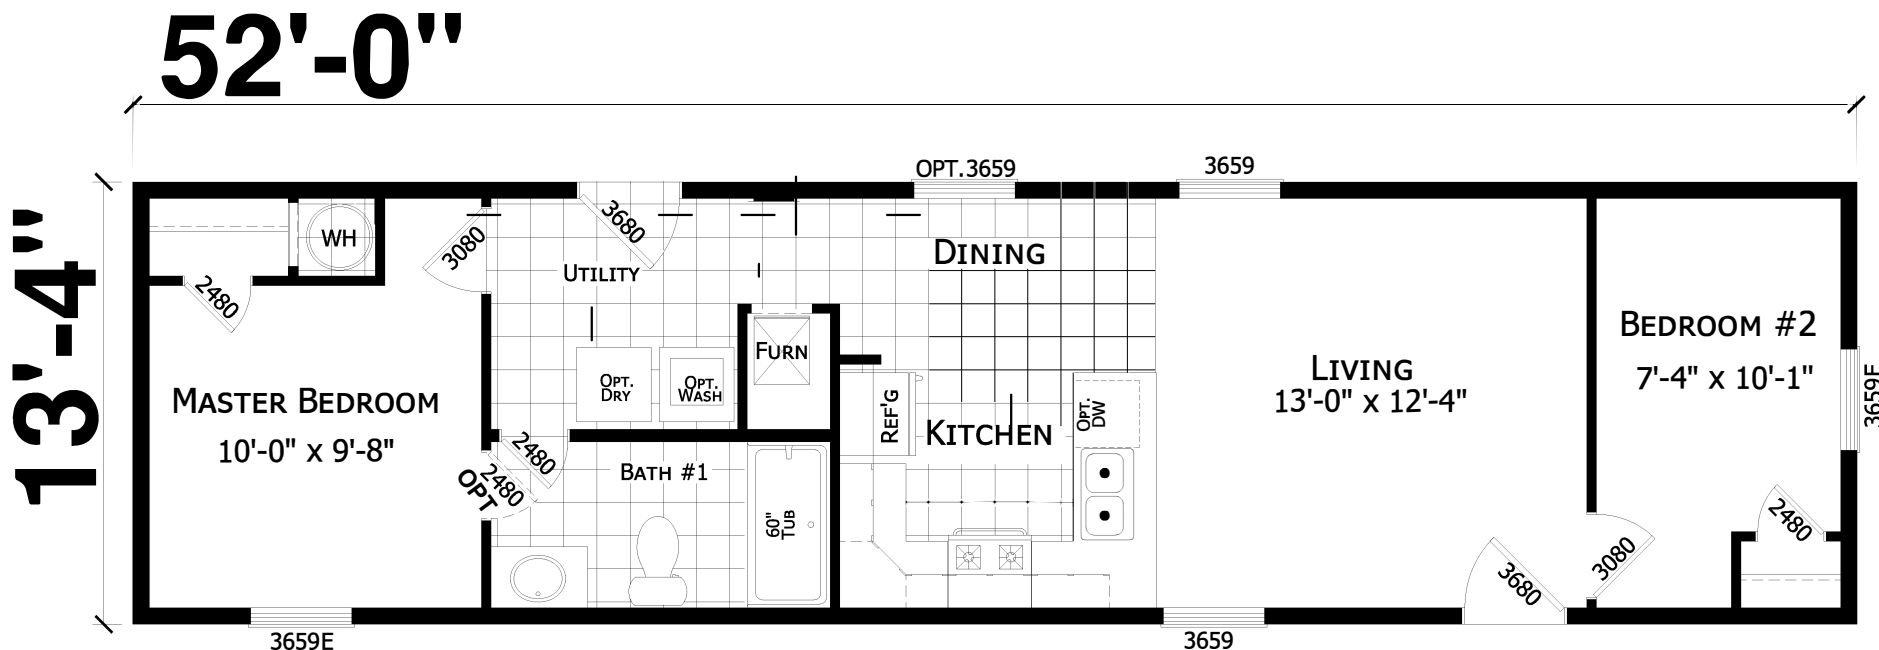

Elk Creek

Factory Advantage Series

Factory Expo

"Factory Direct Value" HOME CENTERS

2 Bedrooms, 1 Bath
Approx. 694 Sq. Ft.

Last Updated: 7-17-19

Factory Expo Home Centers
1442 Sunnyside Road
Weiser, Idaho 83672