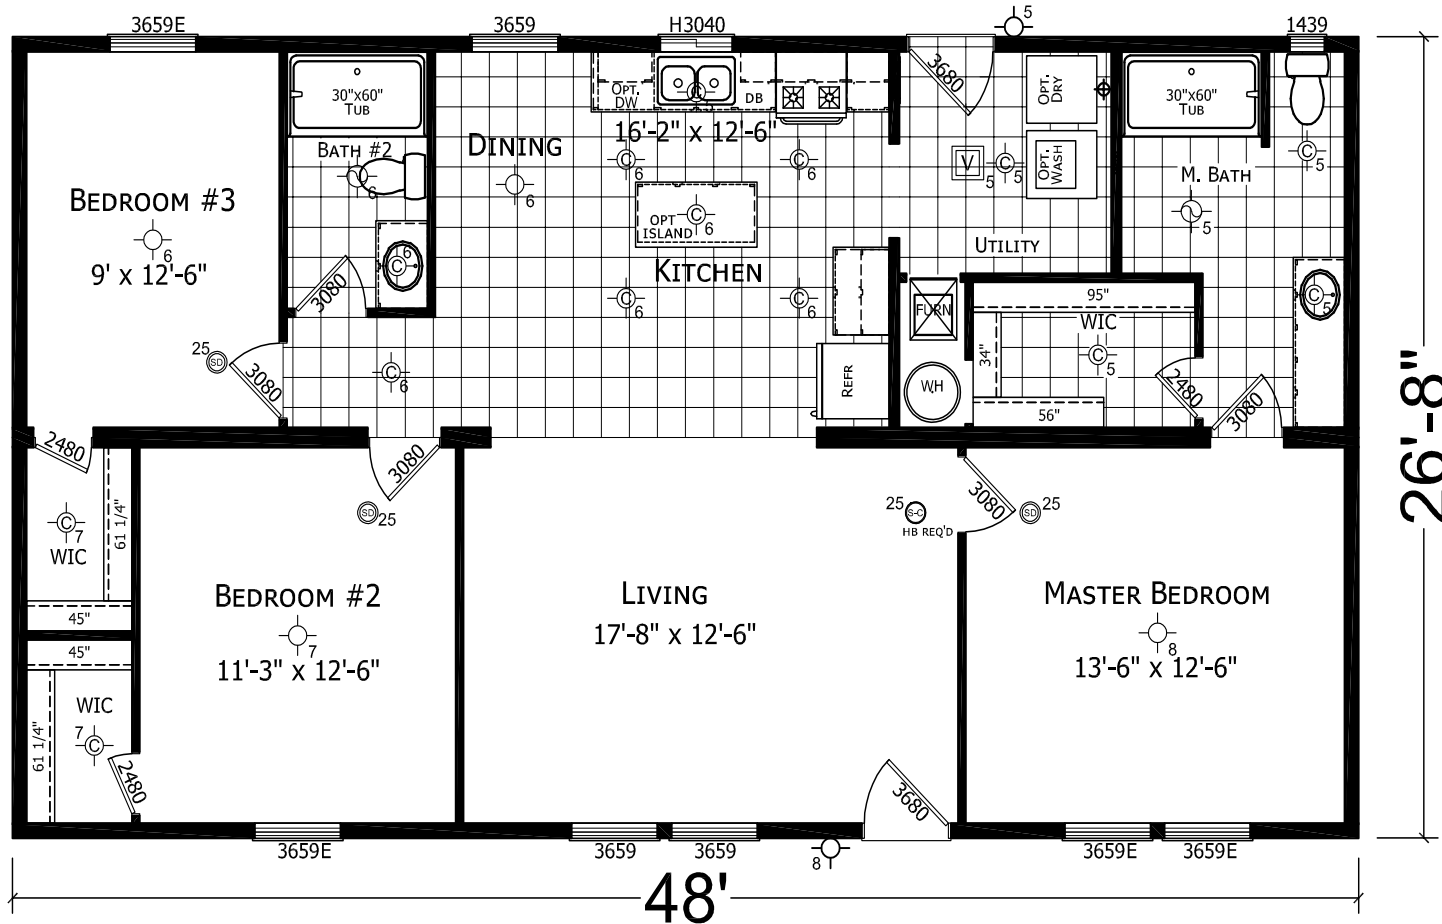

# Factory Expo

"Factory Direct Value" HOME CENTERS

3 Bedrooms, 2 Baths  
Approx. 1,280 Sq. Ft.

Last Updated: 7-17-19

Factory Expo Home Centers  
1442 Sunnyside Road  
Weiser, Idaho 83672

I authorize Factory Expo to build my house, per this plan.  
 X \_\_\_\_\_  
 Customer Signature/Date