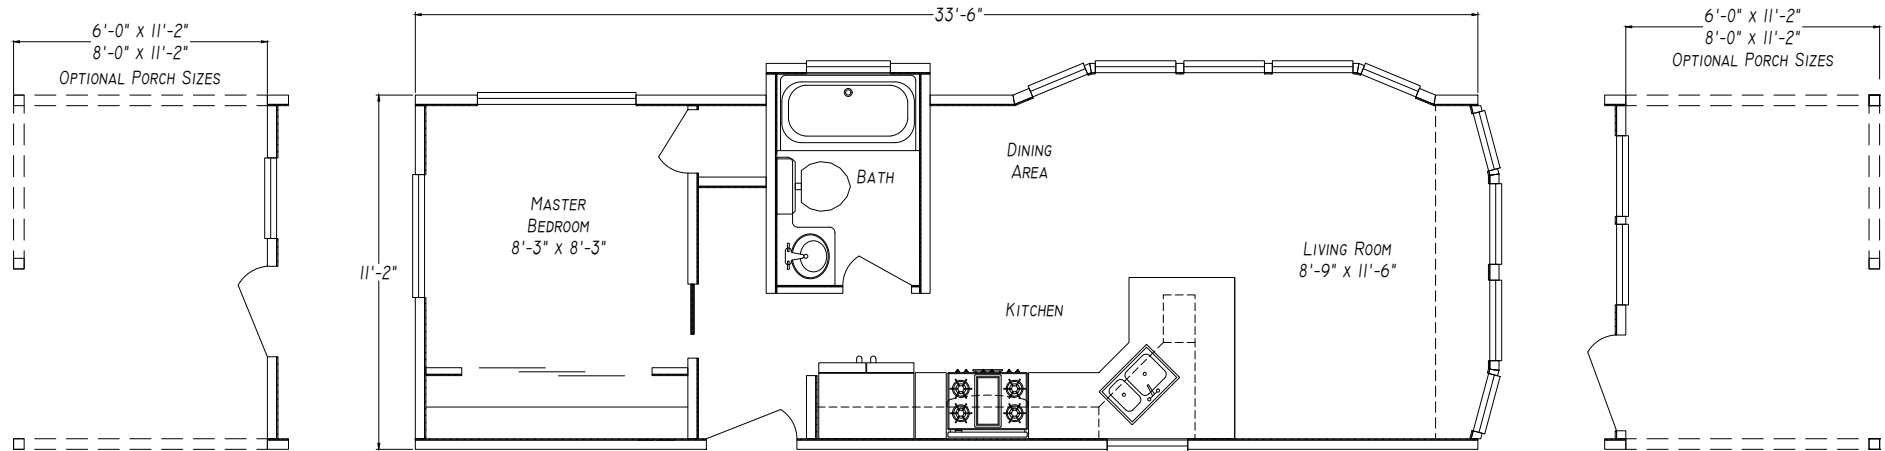

Hazeldale

Grand Teton Series

399 SQ. FT. (Approximate) 1 Bedroom, 1 Bath

Park Models
"Factory Direct Value" **DIRECT**

Last Updated: 7-20-22

FACTORY EXPO HOME CENTERS

2555 Progress Way
Woodburn, OR 97071

WD.ParkModelsDirect.com | 1-800-379-2614