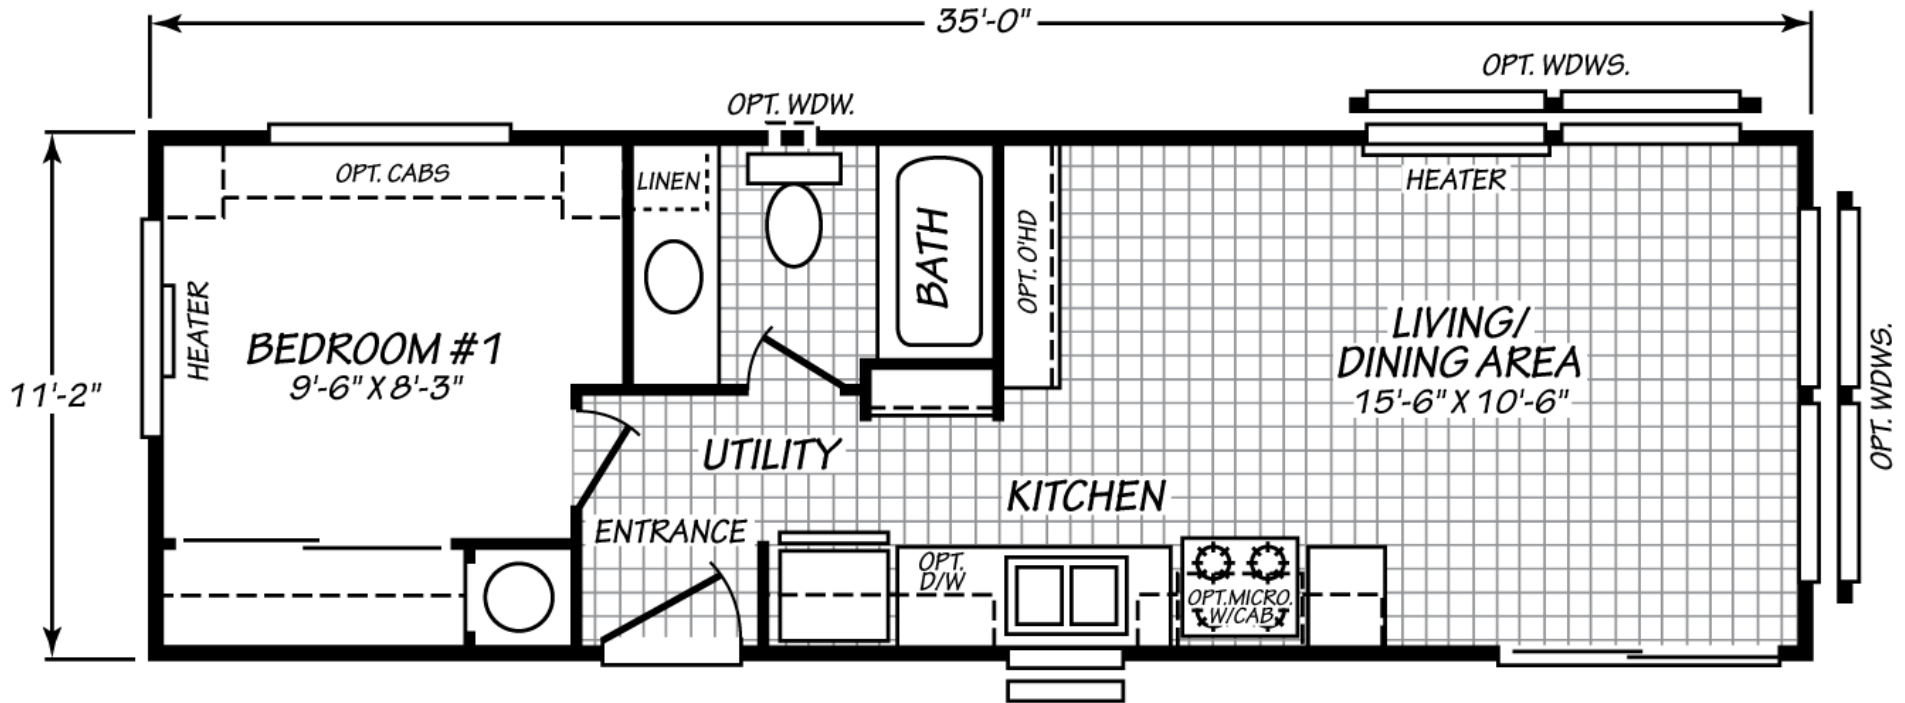

# Clewiston

Cascadia Special Edition Series

399 SQ. FT. (Approximate) 1 Bedroom, 1 Bath

Last Updated: 1-9-25

**FACTORY EXPO HOME CENTERS**  
 2555 Progress Way  
 Woodburn, OR 97071

**WD.ParkModelsDirect.com | 1-800-379-2614**