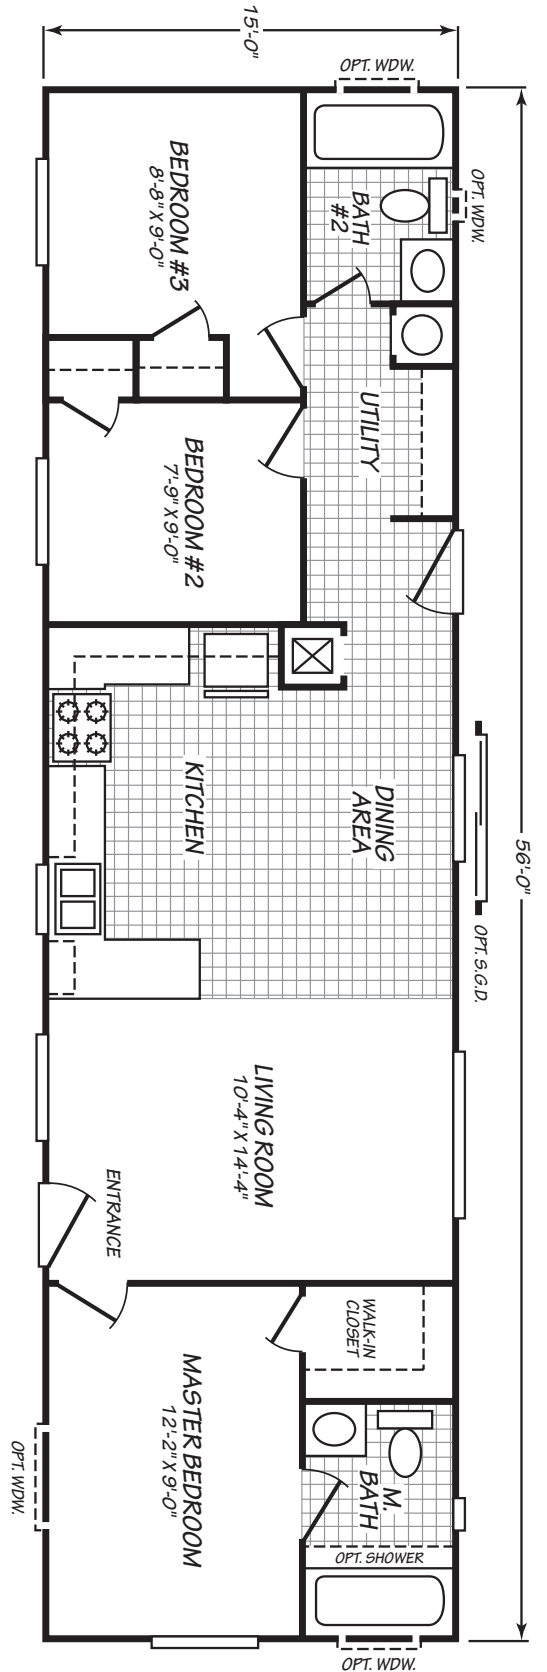

Windstone

Weston Super Value Series

3 Bedroom, 2 Bath
Approx. 840 Sq. Ft.

Last Updated: 9-8-17

I authorize Factory Expo Home Centers to build my house, per this plan.

 X
 Customer Signature/Date

Factory Expo
 "Factory Direct Pricing"
 HOME CENTERS
 2555 Progress Way • Woodburn, OR 97071