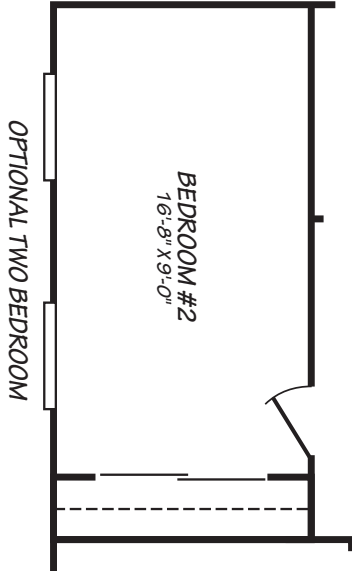

Windstone

Weston Super Value Series

3 Bedroom, 2 Bath
Approx. 840 Sq. Ft.

Last Updated: 9-8-17

I authorize Factory Expo Home Centers to build my house, per this plan.

 X
 Customer Signature/Date

Factory Expo
 "Factory Direct Pricing"
 HOME CENTERS
 2555 Progress Way • Woodburn, OR 97071