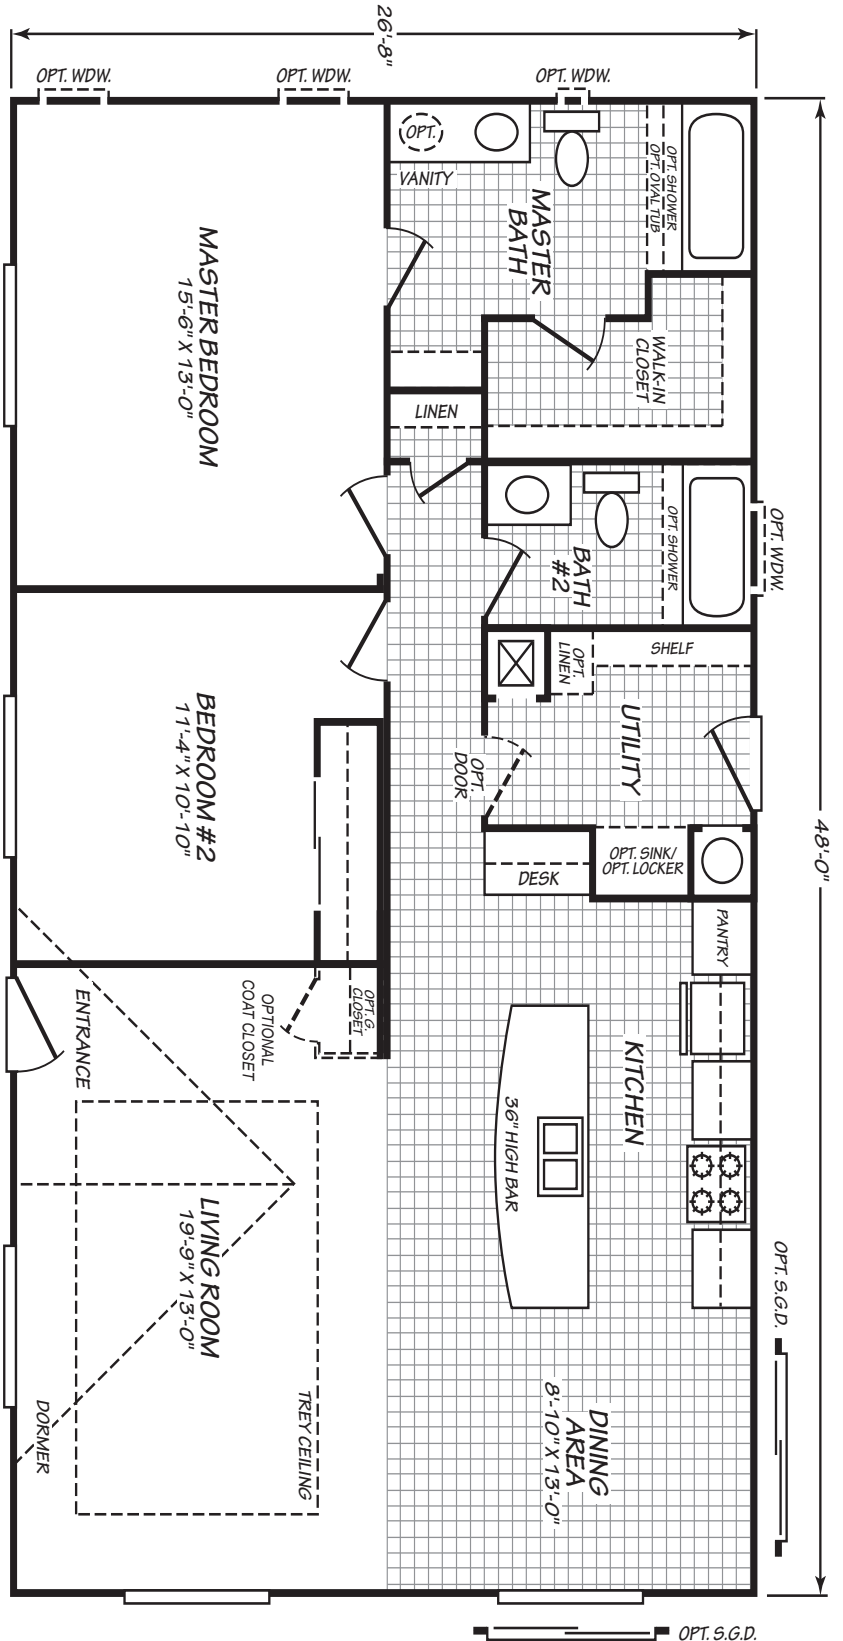

# Wellington

Northwest Series

2 Bedroom, 2 Bath  
Approx. 1,279 Sq. Ft.

Last Updated: 2-21-18

Important: Due to our policy of continual improvement, all information in our brochures may vary from actual home. The right is reserved to make changes at any time, without notice or obligation, in colors, materials, specifications, processes, and models. All dimensions and square footage calculations are nominal and approximate figures. Please check with your local sales associate for specific and current information.