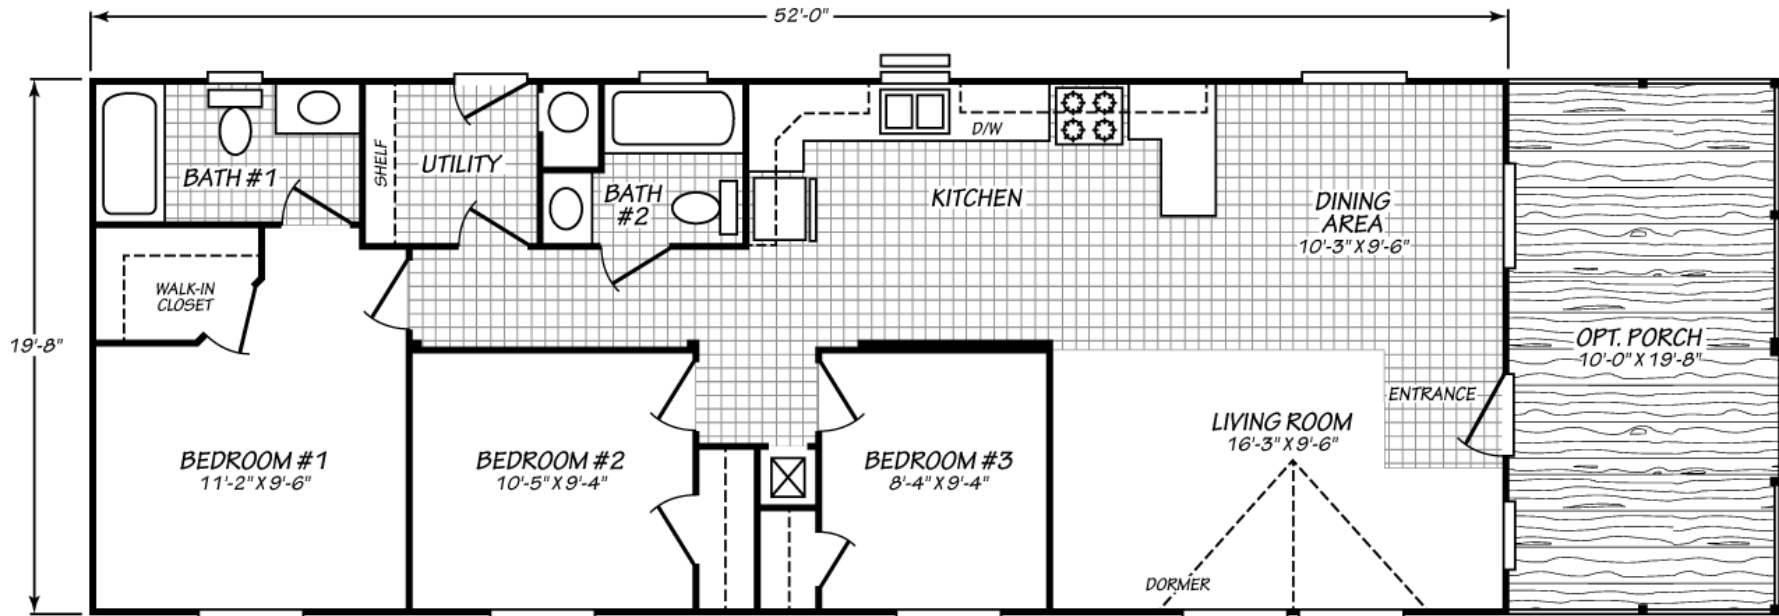

Varnett

Evergreen Series

1,022 SQ. FT. (Approximate) 3 Bedrooms, 2 Baths

Last Updated: 7-13-23

FACTORY EXPO HOME CENTERS
2555 Progress Way
Woodburn, OR 97071

FactoryExpo.net | 1-800-889-8548

IMPORTANT: Alta Cima Corp reserves the right to modify, cancel or substitute products or features of this event at any time without prior notice or obligation. Pictures and other promotional materials are representative and may depict or contain floor plans, square footages, elevations, options, upgrades, extra design features, decorations, floor coverings, specialty light fixtures, custom paint and wall coverings, window treatments, landscaping, sound and alarm systems, furnishings, appliances, and other designer/decorator features and amenities that are not included as part of the home and/or may not be available at all locations. Home, pricing and community information is subject to change, and homes to prior sale, at any time without notice or obligation. ©2020 Alta Cima Corp. All rights reserved.