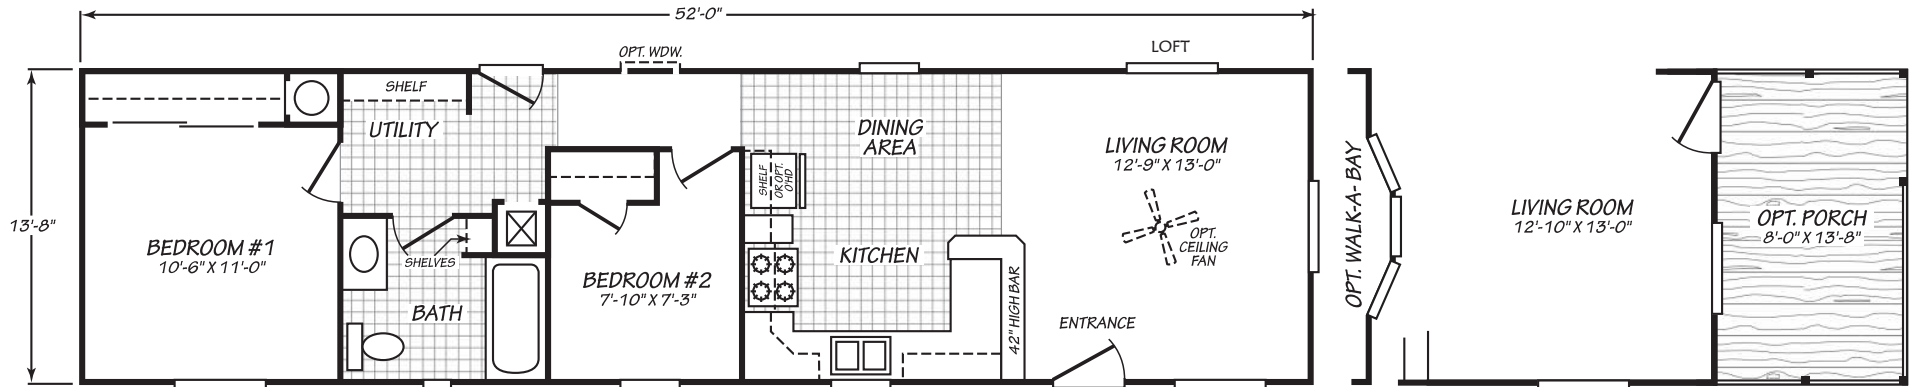

# Trinidad

Sandpointe Series

710 SQ. FT. (Approximate) 2 Bedrooms, 1 Bath

Last Updated: 9-14-22

**FACTORY EXPO HOME CENTERS**  
 2555 Progress Way  
 Woodburn, OR 97071

**FactoryExpo.net | 1-800-889-8548**