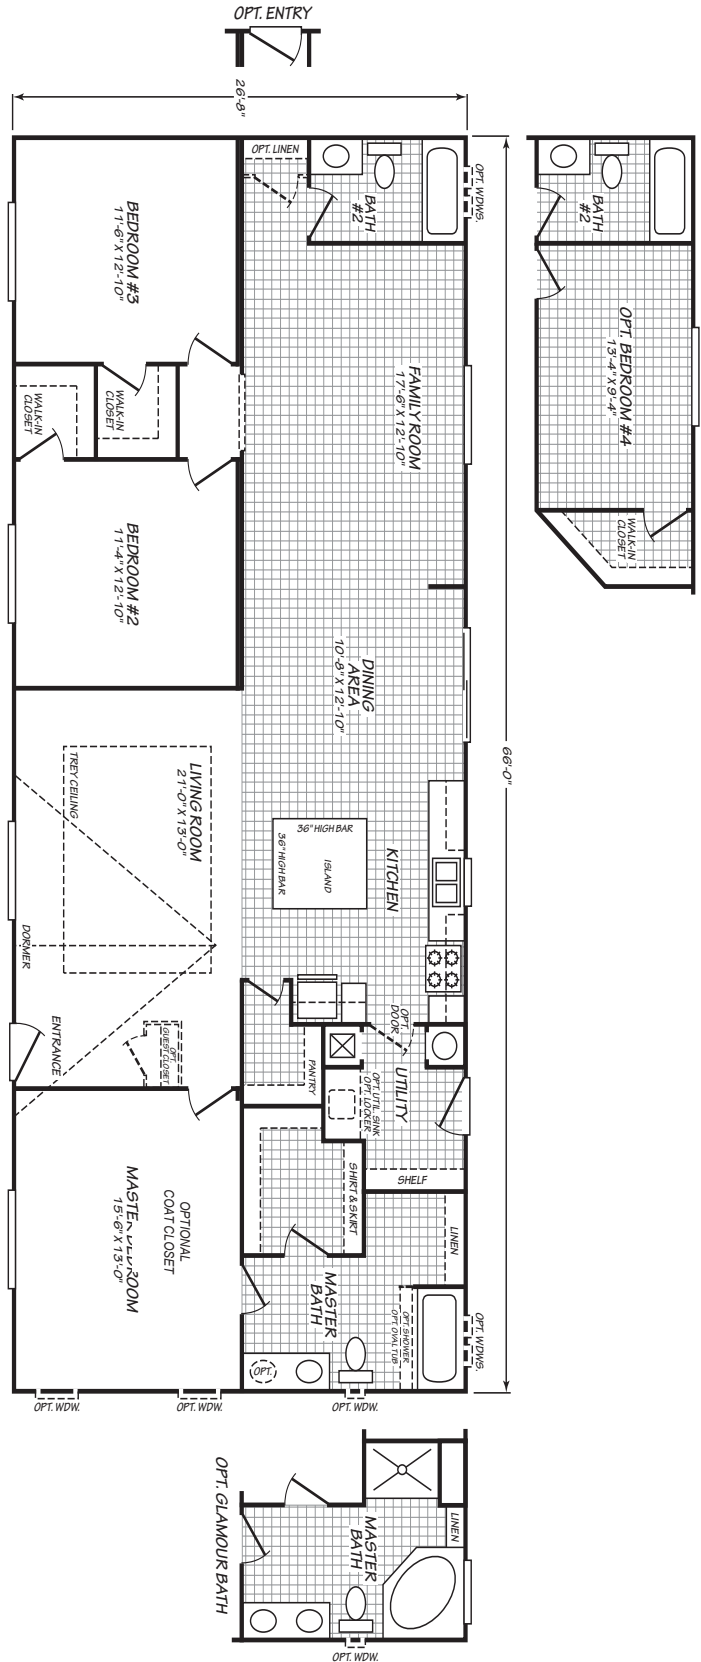

Tehama

Northwest Series

3 Bedroom, 2 Bath
Approx. 1,759 Sq. Ft.

Last Updated: 8-1-18

I authorize Factory Expo Home Centers to build my house, per this plan.

_____ X

Customer Signature/Date

Important: Due to our policy of continual improvement, all information in our brochures may vary from actual home. The right is reserved to make changes at any time, without notice or obligation, in colors, materials, specifications, processes, and models. All dimensions and square footage calculations are nominal and approximate figures. Please check with your local sales associate for specific and current information.