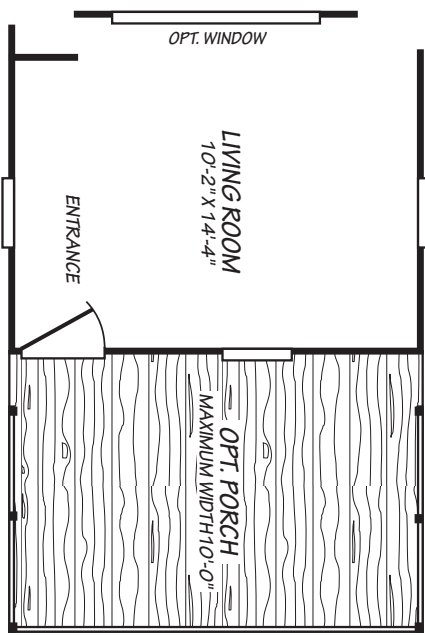

# Samaria

Weston Super Value Series 

1 Bedroom, 1 Bath  
Approx. 600 Sq. Ft.

Last Updated: 6-13-17

I authorize Factory Expo Home Centers to build my house, per this plan.  
 \_\_\_\_\_  
 X  
 Customer Signature/Date