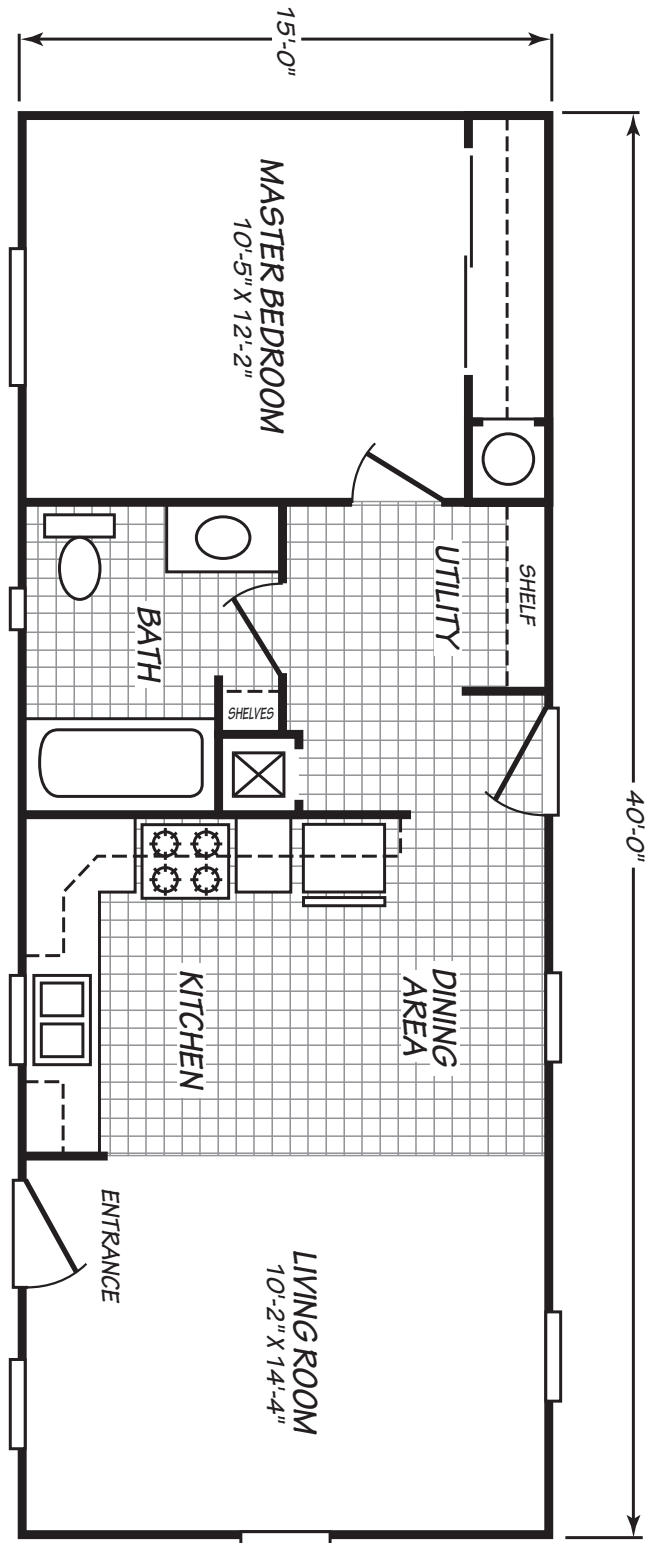

# Samaria

Weston Super Value Series 

1 Bedroom, 1 Bath  
Approx. 600 Sq. Ft.

Last Updated: 6-13-17

I authorize Factory Expo Home Centers to build my house, per this plan.  
 \_\_\_\_\_  
 X  
 Customer Signature/Date