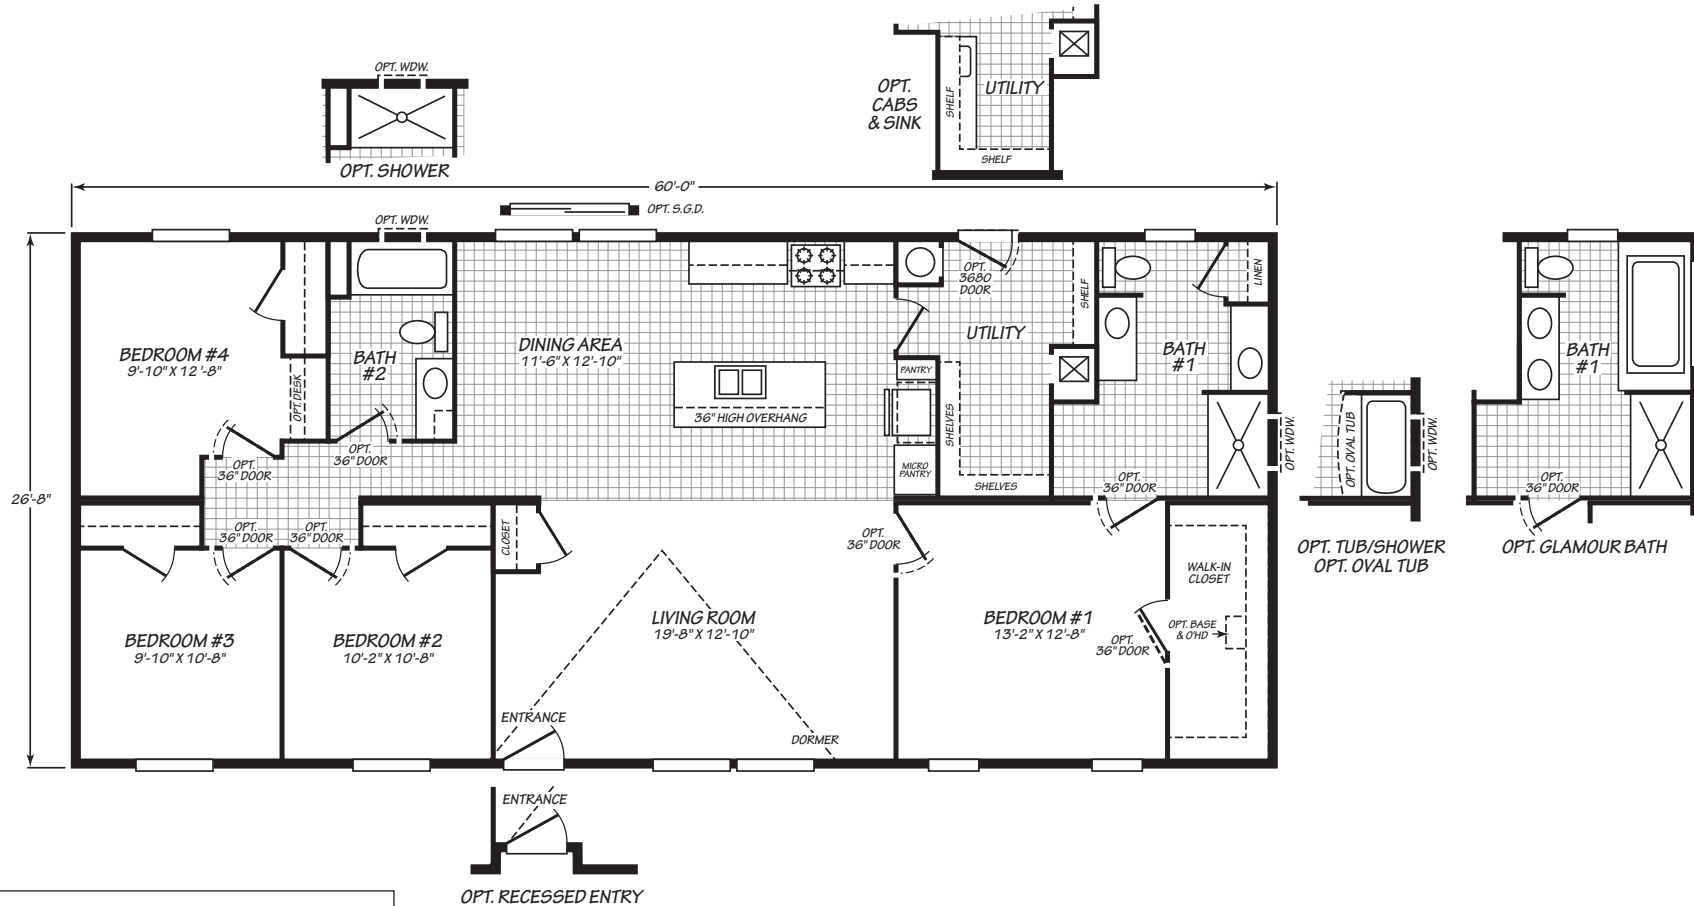

Rosewood

Pure Series

1600 SQ. FT. (Approximate) 4 Bedrooms, 2 Baths

Last Updated: 9-9-24

FACTORY EXPO HOME CENTERS
 2555 Progress Way
 Woodburn, OR 97071

FactoryExpo.net | 1-800-889-8548

IMPORTANT: Alta Cima Corp reserves the right to modify, cancel or substitute products or features of this event at any time without prior notice or obligation. Pictures and other promotional materials are representative and may depict or contain floor plans, square footages, elevations, options, upgrades, extra design features, decorations, floor coverings, specialty light fixtures, custom paint and wall coverings, window treatments, landscaping, sound and alarm systems, furnishings, appliances, and other designer/decorator features and amenities that are not included as part of the home and/or may not be available at all locations. Home, pricing and community information is subject to change, and homes to prior sale, at any time without notice or obligation. ©2020 Alta Cima Corp. All rights reserved.