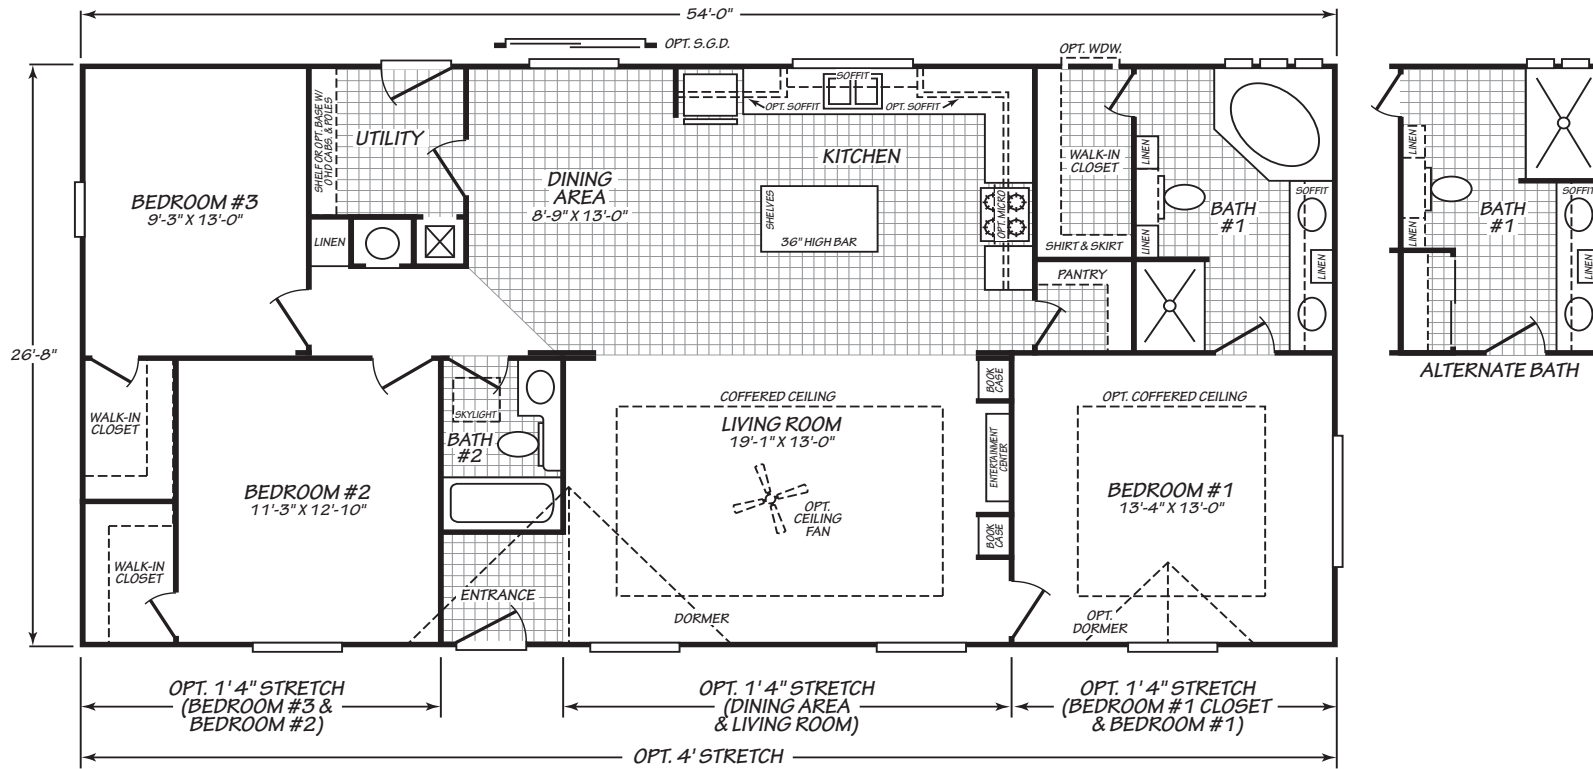

Rocklin

Wingate Series

1,440 SQ. FT. (Approximate) 3 Bedroom, 2 Bath

Last Updated: 11-10-20

FACTORY EXPO HOME CENTERS
 2555 Progress Way
 Woodburn, OR 97071

FactoryExpo.net | 1-800-889-8548

IMPORTANT: Alta Cima Corp reserves the right to modify, cancel or substitute products or features of this event at any time without prior notice or obligation. Pictures and other promotional materials are representative and may depict or contain floor plans, square footages, elevations, options, upgrades, extra design features, decorations, floor coverings, specialty light fixtures, custom paint and wall coverings, window treatments, landscaping, sound and alarm systems, furnishings, appliances, and other designer/decorator features and amenities that are not included as part of the home and/or may not be available at all locations. Home, pricing and community information is subject to change, and homes to prior sale, at any time without notice or obligation. ©2020 Alta Cima Corp. All rights reserved.