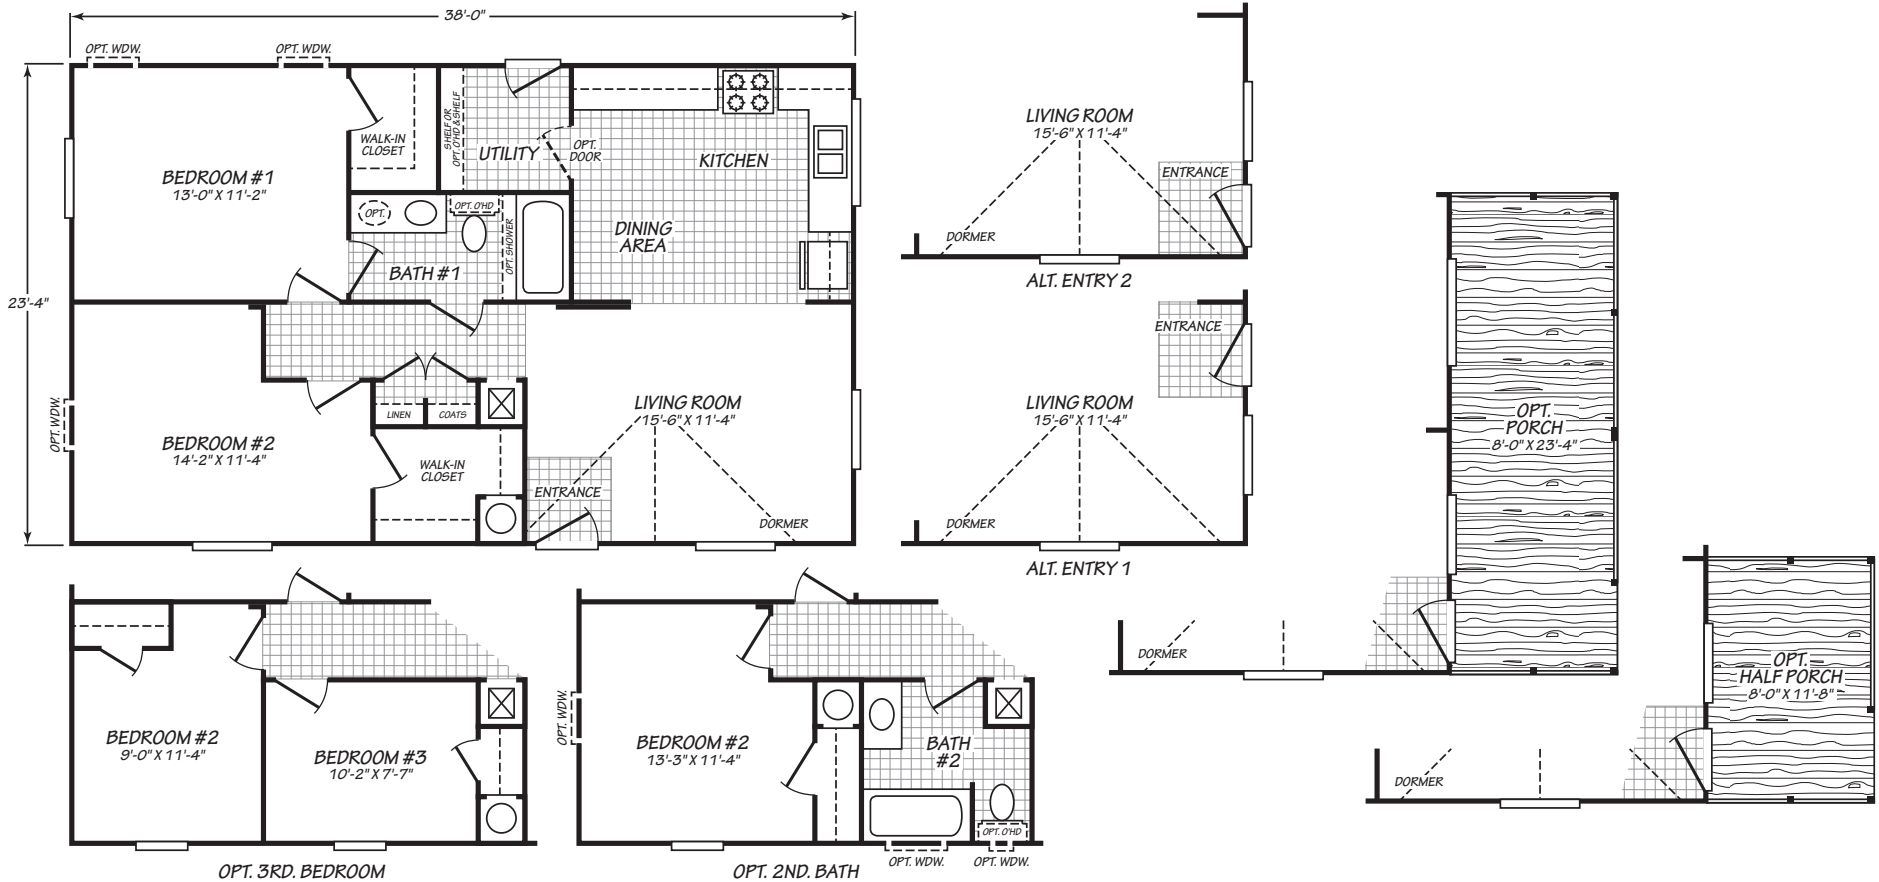

# Ramblewood

Juniper Series

886 SQ. FT. (Approximate) 2 Bedrooms, 1 Bath

Last Updated: 7-31-23

**FACTORY EXPO HOME CENTERS**  
2555 Progress Way  
Woodburn, OR 97071

**FactoryExpo.net | 1-800-889-8548**

**IMPORTANT:** Alta Cima Corp reserves the right to modify, cancel or substitute products or features of this event at any time without prior notice or obligation. Pictures and other promotional materials are representative and may depict or contain floor plans, square footages, elevations, options, upgrades, extra design features, decorations, floor coverings, specialty light fixtures, custom paint and wall coverings, window treatments, landscaping, sound and alarm systems, furnishings, appliances, and other designer/decorator features and amenities that are not included as part of the home and/or may not be available at all locations. Home, pricing and community information is subject to change, and homes to prior sale, at any time without notice or obligation. ©2020 Alta Cima Corp. All rights reserved.