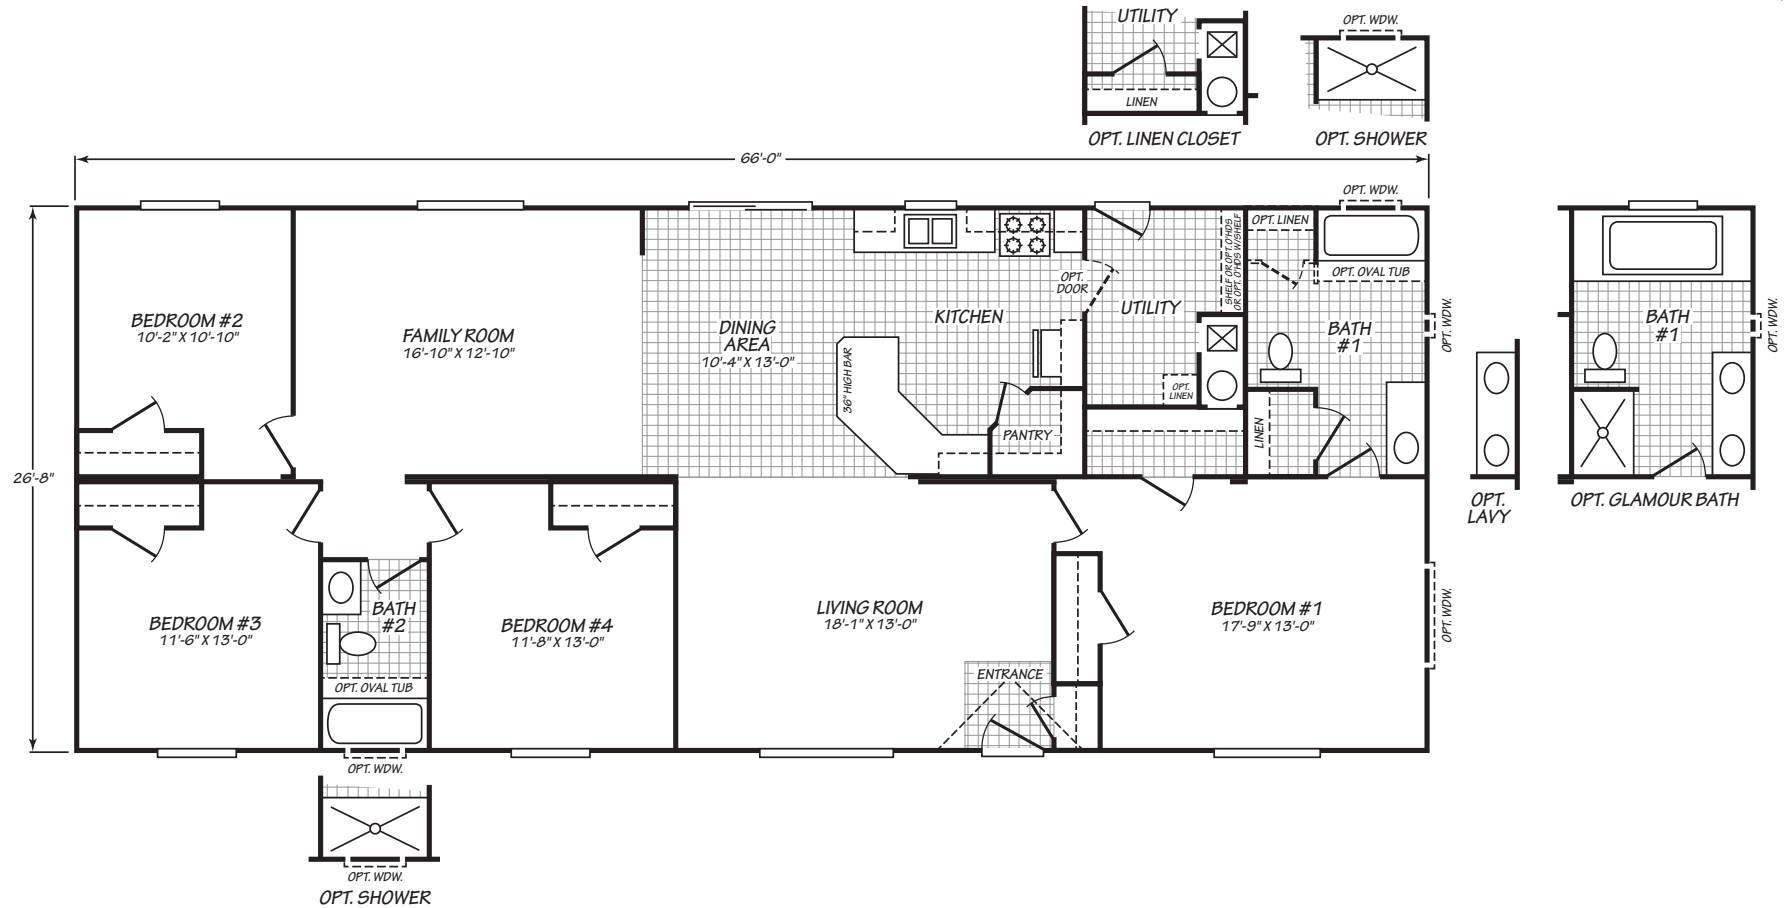

Plainridge

Sandpointe Series

1,760 SQ. FT. (Approximate) 4 Bedrooms, 2 Baths

Last Updated: 5-12-23

FACTORY EXPO HOME CENTERS
 2555 Progress Way
 Woodburn, OR 97071

FactoryExpo.net | 1-800-889-8548

IMPORTANT: Alta Cima Corp reserves the right to modify, cancel or substitute products or features of this event at any time without prior notice or obligation. Pictures and other promotional materials are representative and may depict or contain floor plans, square footages, elevations, options, upgrades, extra design features, decorations, floor coverings, specialty light fixtures, custom paint and wall coverings, window treatments, landscaping, sound and alarm systems, furnishings, appliances, and other designer/decorator features and amenities that are not included as part of the home and/or may not be available at all locations. Home, pricing and community information is subject to change, and homes to prior sale, at any time without notice or obligation. ©2020 Alta Cima Corp. All rights reserved.