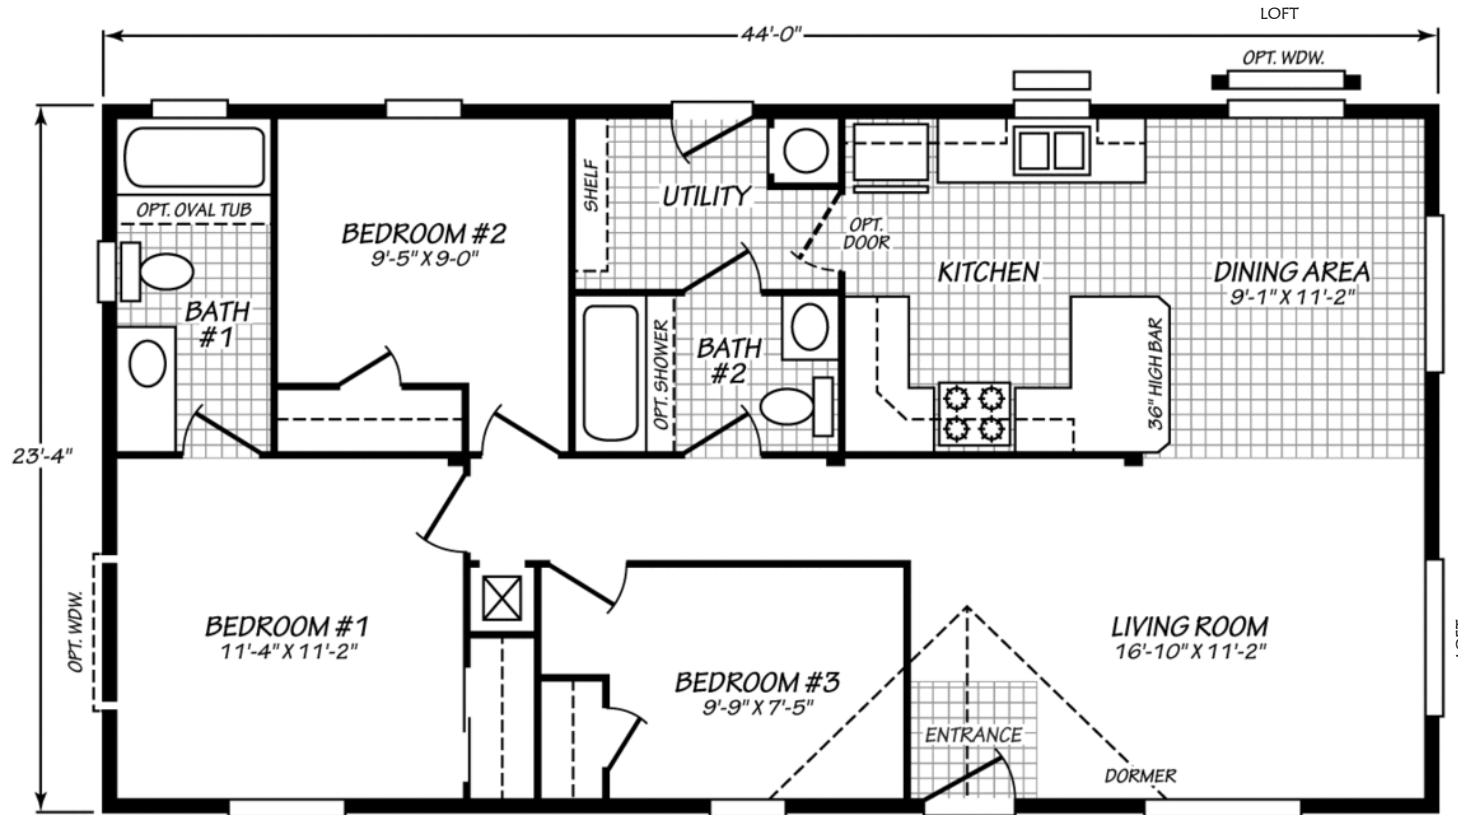

# Pendleton

Evergreen Series

1,026 SQ. FT. (Approximate) 3 Bedrooms, 2 Baths

Last Updated: 10-2-24

**FACTORY EXPO HOME CENTERS**  
 2555 Progress Way  
 Woodburn, OR 97071

**FactoryExpo.net | 1-800-889-8548**