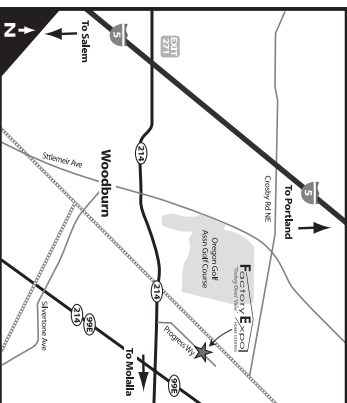

For Detailed Directions See Map On Our Website
1-800-889-8548