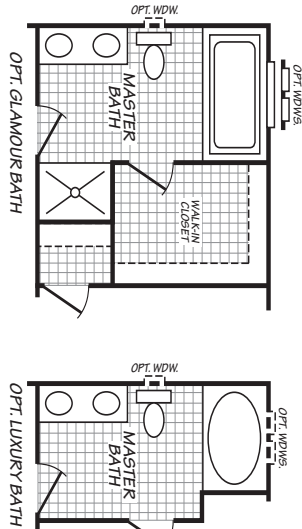

# Marysville

Northwest Series

3 Bedroom, 2 Bath  
Approx. 1,492 Sq. Ft.

Last Updated: 1-30-18

Important: Due to our policy of continual improvement, all information in our brochures may vary from actual home. The right is reserved to make changes at any time, without notice or obligation, in colors, materials, specifications, processes, and models. All dimensions and square footage calculations are nominal and approximate figures. Please check with your local sales associate for specific and current information.