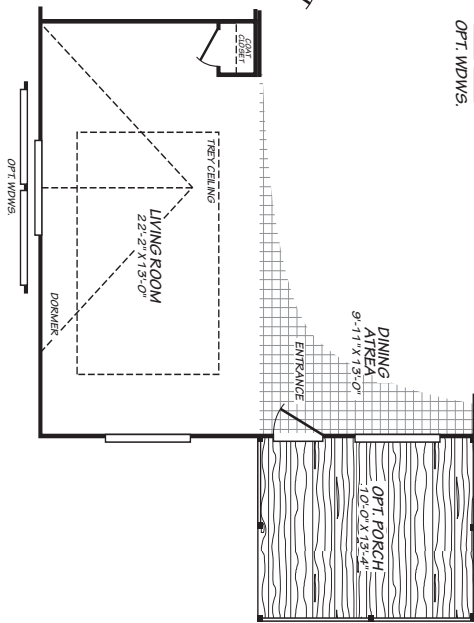

# Marysville

Northwest Series

3 Bedroom, 2 Bath  
Approx. 1,492 Sq. Ft.

Last Updated: 1-30-18

Important: Due to our policy of continual improvement, all information in our brochures may vary from actual home. The right is reserved to make changes at any time, without notice or obligation, in colors, materials, specifications, processes, and models. All dimensions and square footage calculations are nominal and approximate figures. Please check with your local sales associate for specific and current information.