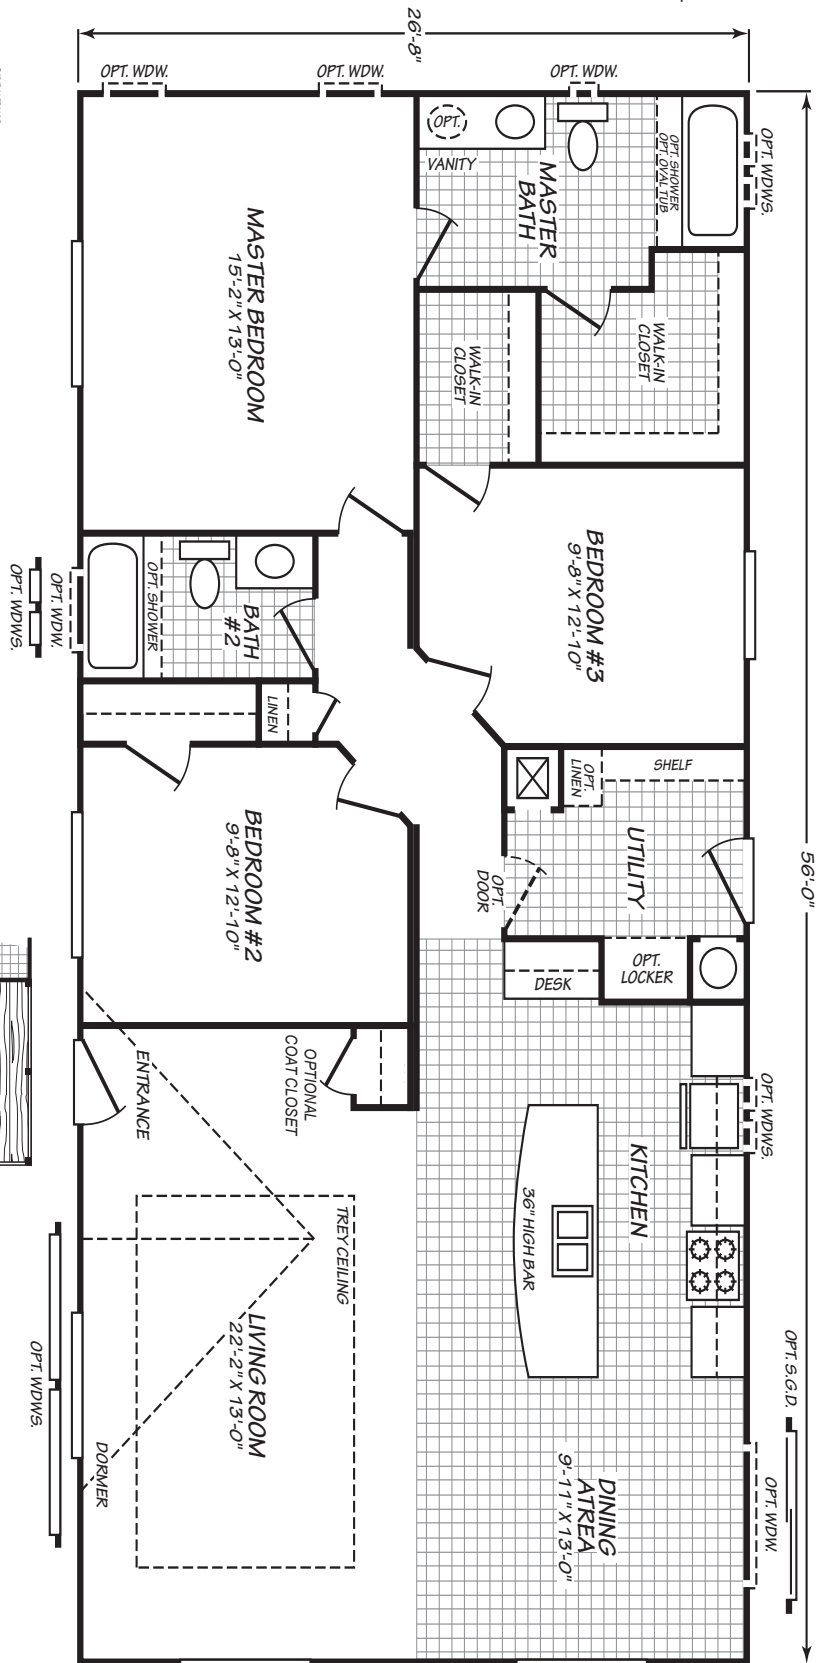

# Marysville

Northwest Series

3 Bedroom, 2 Bath  
Approx. 1,492 Sq. Ft.

Last Updated: 1-30-18

Important: Due to our policy of continual improvement, all information in our brochures may vary from actual home. The right is reserved to make changes at any time, without notice or obligation, in colors, materials, specifications, processes, and models. All dimensions and square footage calculations are nominal and approximate figures. Please check with your local sales associate for specific and current information.