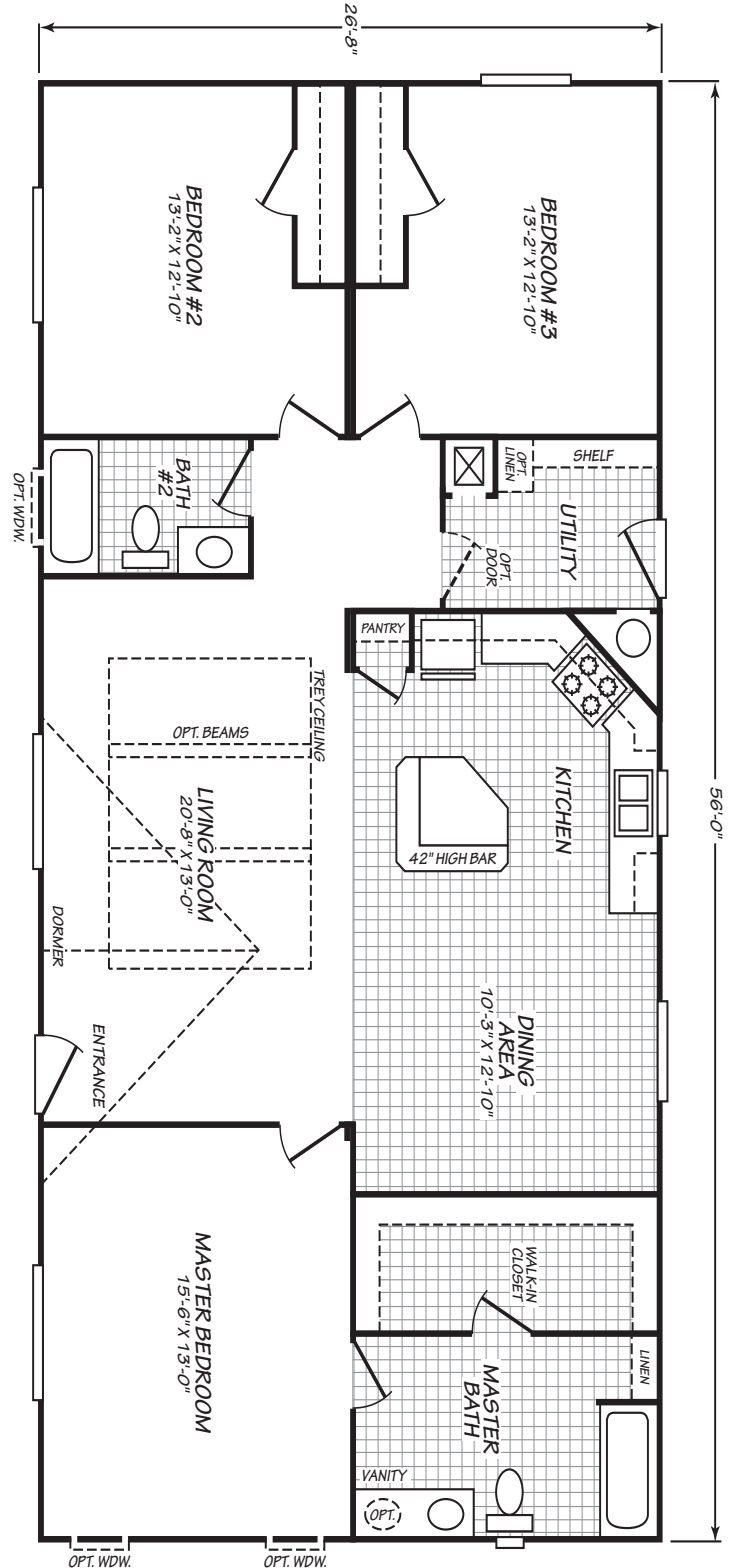

Marin

Northwest Series

3 Bedroom, 2 Bath
Approx. 1,492 Sq. Ft.

Last Updated: 7-31-17

I authorize Factory Expo Home Centers to build my house, per this plan.

Customer Signature/Date _____

Important: Due to our policy of continual improvement, all information in our brochures may vary from actual home. The right is reserved to make changes at any time, without notice or obligation, in colors, materials, specifications, processes, and models. All dimensions and square footage calculations are nominal and approximate figures. Please check with your local sales associate for specific and current information.