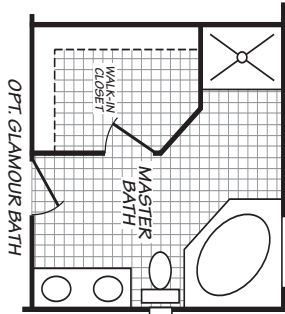

Marin

Northwest Series

3 Bedroom, 2 Bath
Approx. 1,492 Sq. Ft.

Last Updated: 7-31-17

I authorize Factory Expo Home Centers to build my house, per this plan.

Customer Signature/Date _____

Important: Due to our policy of continual improvement, all information in our brochures may vary from actual home. The right is reserved to make changes at any time, without notice or obligation, in colors, materials, specifications, processes, and models. All dimensions and square footage calculations are nominal and approximate figures. Please check with your local sales associate for specific and current information.