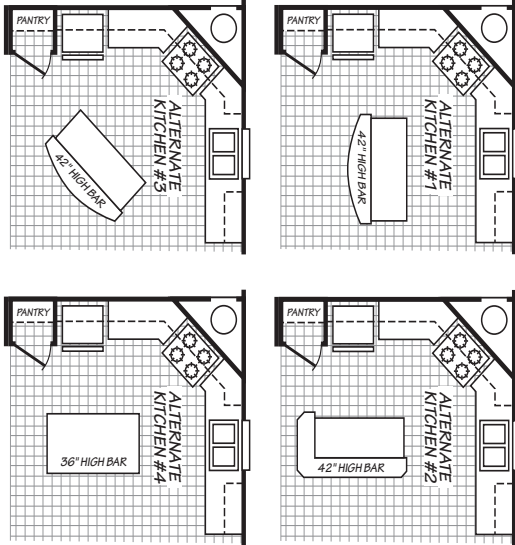

Marin

Northwest Series

3 Bedroom, 2 Bath
Approx. 1,492 Sq. Ft.

Last Updated: 7-31-17

I authorize Factory Expo Home Centers to build my house, per this plan.

Customer Signature/Date _____

Important: Due to our policy of continual improvement, all information in our brochures may vary from actual home. The right is reserved to make changes at any time, without notice or obligation, in colors, materials, specifications, processes, and models. All dimensions and square footage calculations are nominal and approximate figures. Please check with your local sales associate for specific and current information.