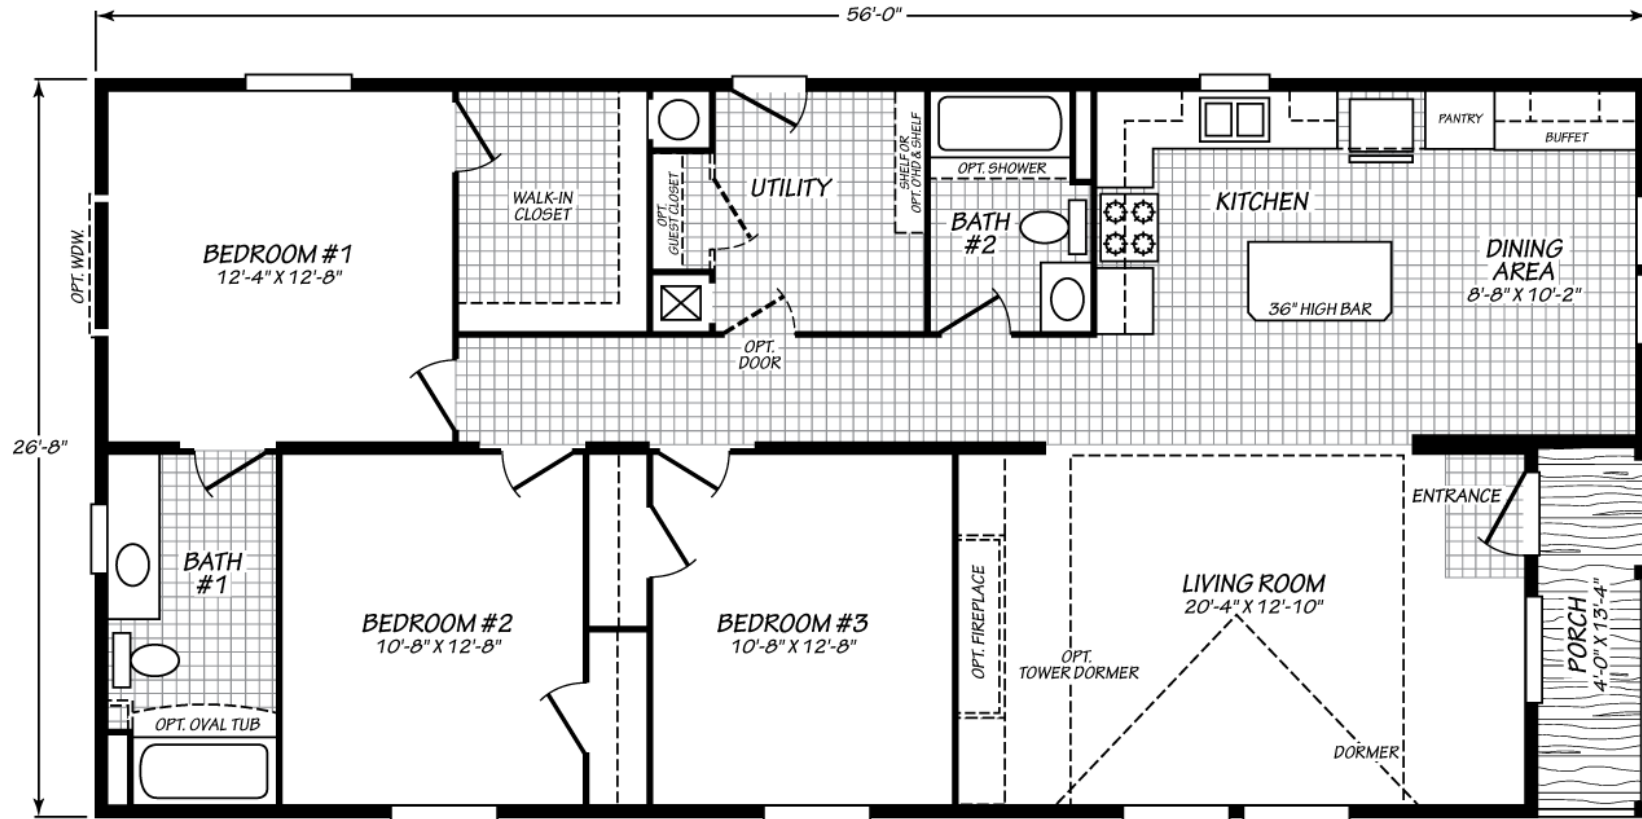

# Marial

Juniper Series

1,492 SQ. FT. (Approximate) 3 Bedrooms, 2 Baths

Last Updated: 12-13-23

**FACTORY EXPO HOME CENTERS**  
2555 Progress Way  
Woodburn, OR 97071

**FactoryExpo.net | 1-800-889-8548**

**IMPORTANT:** Alta Cima Corp reserves the right to modify, cancel or substitute products or features of this event at any time without prior notice or obligation. Pictures and other promotional materials are representative and may depict or contain floor plans, square footages, elevations, options, upgrades, extra design features, decorations, floor coverings, specialty light fixtures, custom paint and wall coverings, window treatments, landscaping, sound and alarm systems, furnishings, appliances, and other designer/decorator features and amenities that are not included as part of the home and/or may not be available at all locations. Home, pricing and community information is subject to change, and homes to prior sale, at any time without notice or obligation. ©2020 Alta Cima Corp. All rights reserved.