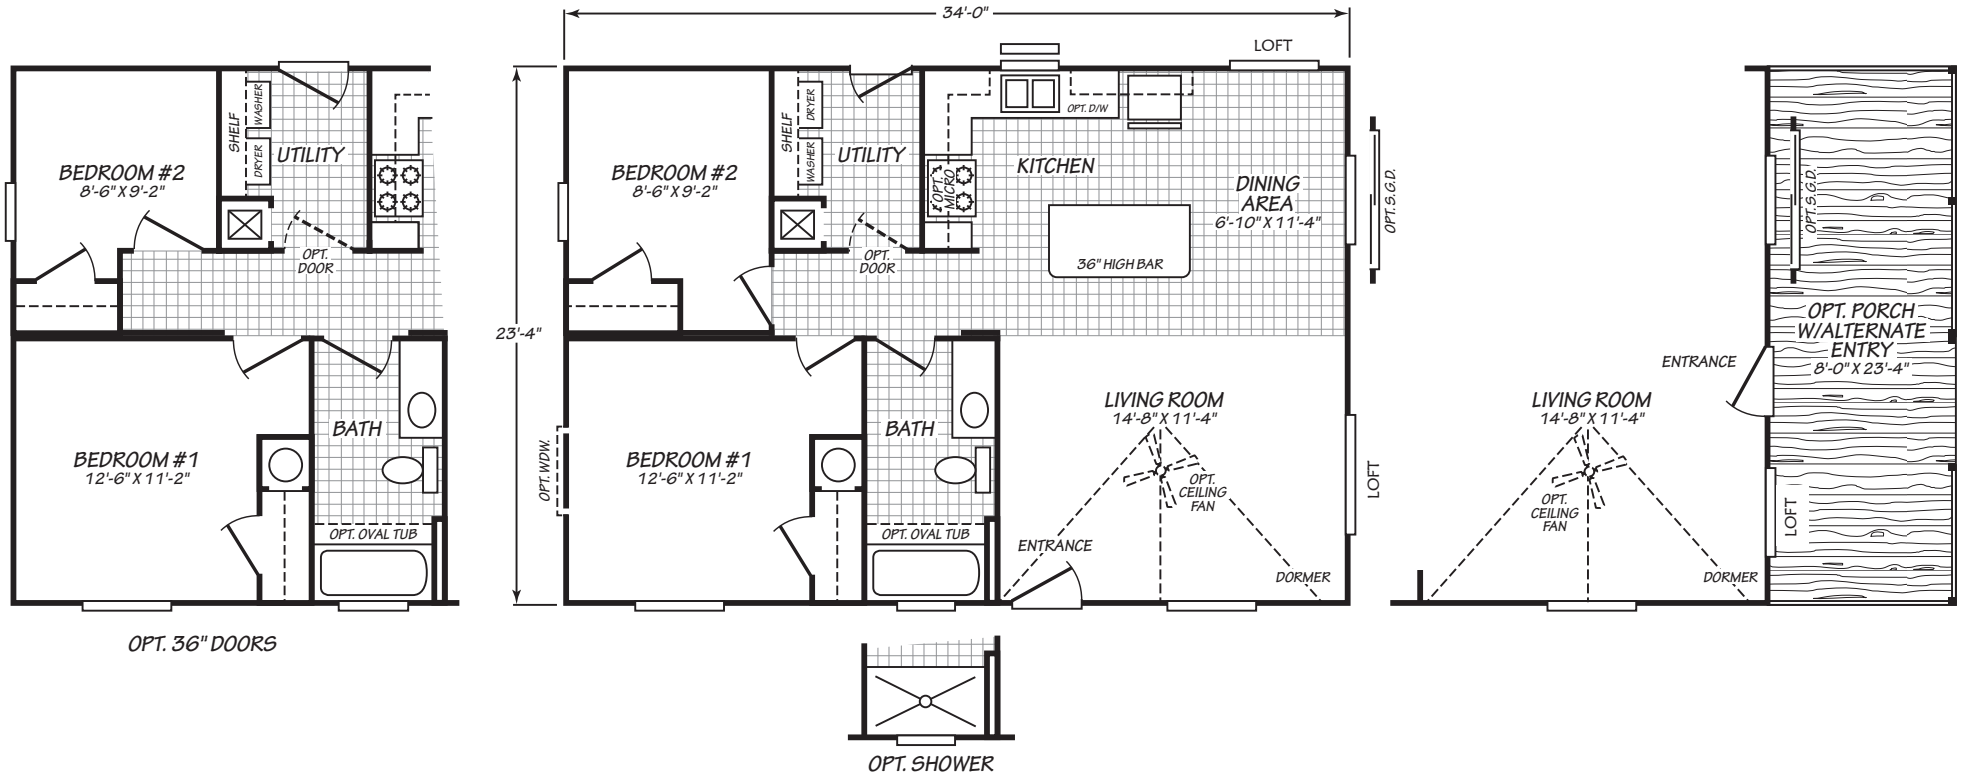

Macksburg

Evergreen Series

793 SQ. FT. (Approximate) 2 Bedrooms, 1 Bath

Factory Expo
"Factory Direct Pricing" HOME CENTERS

Last Updated: 9-14-22

FACTORY EXPO HOME CENTERS
2555 Progress Way
Woodburn, OR 97071