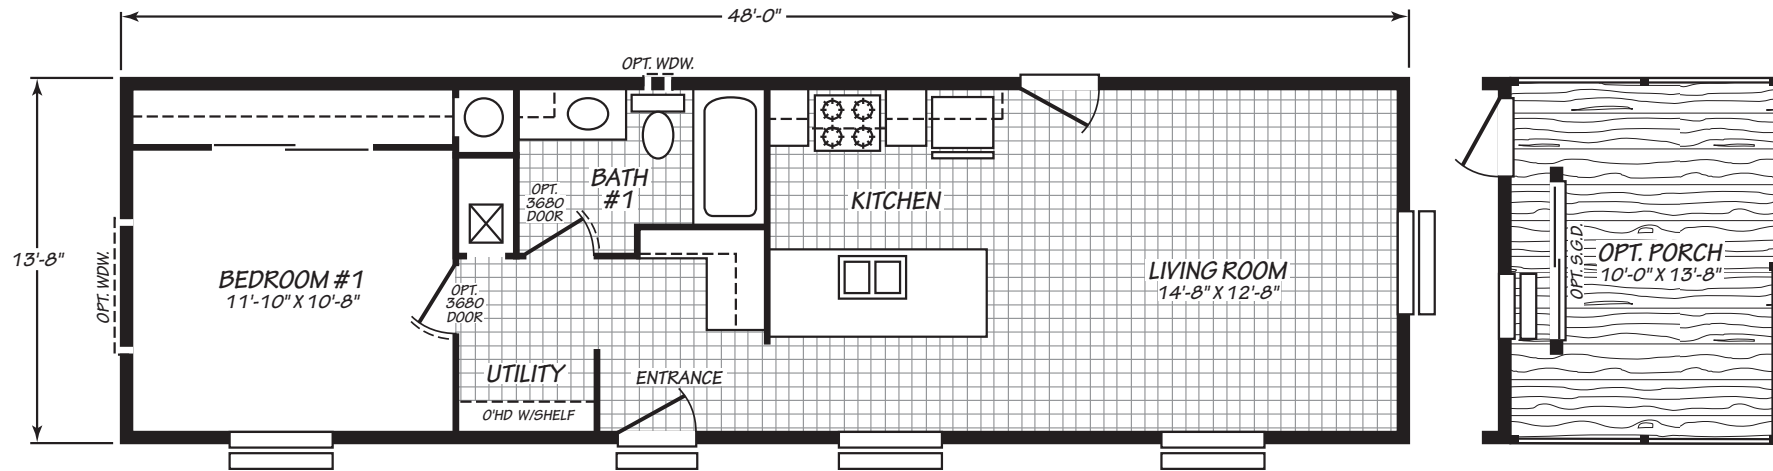

Lurlene

Ascent Shed Roof Series

656 SQ. FT. (Approximate) 1 Bedroom, 1 Bath

Last Updated: 8-29-24

FACTORY EXPO HOME CENTERS
2555 Progress Way
Woodburn, OR 97071

FactoryExpo.net | 1-800-889-8548

IMPORTANT: Alta Cima Corp reserves the right to modify, cancel or substitute products or features of this event at any time without prior notice or obligation. Pictures and other promotional materials are representative and may depict or contain floor plans, square footages, elevations, options, upgrades, extra design features, decorations, floor coverings, specialty light fixtures, custom paint and wall coverings, window treatments, landscaping, sound and alarm systems, furnishings, appliances, and other designer/decorator features and amenities that are not included as part of the home and/or may not be available at all locations. Home, pricing and community information is subject to change, and homes to prior sale, at any time without notice or obligation. ©2020 Alta Cima Corp. All rights reserved.