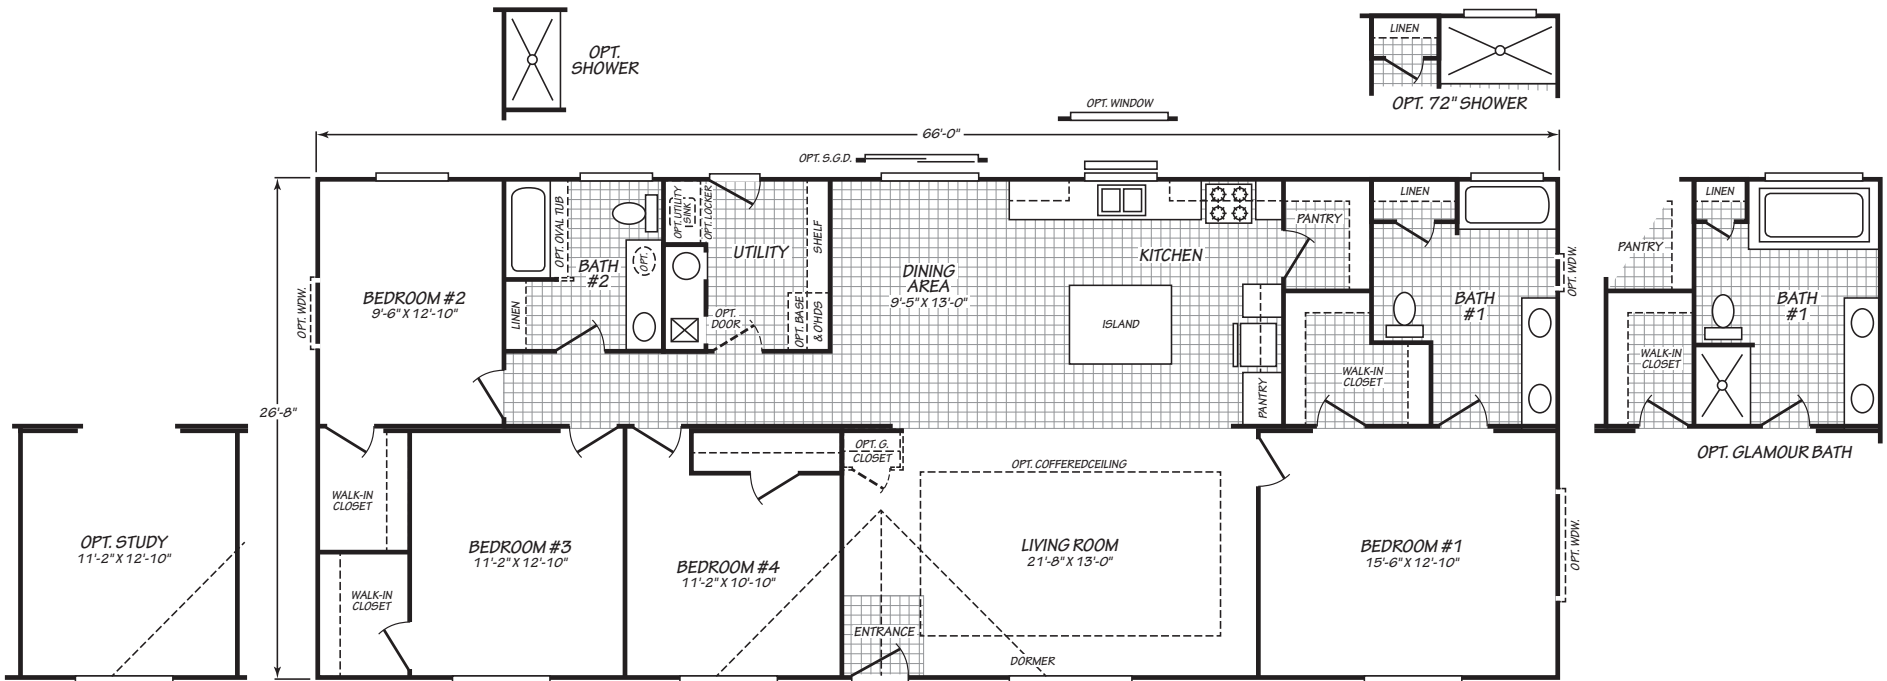

# Linville

Evergreen Series

1,760 SQ. FT. (Approximate) 4 Bedrooms, 2 Baths

Last Updated: 4-19-23

**FACTORY EXPO HOME CENTERS**  
 2555 Progress Way  
 Woodburn, OR 97071

**FactoryExpo.net | 1-800-889-8548**