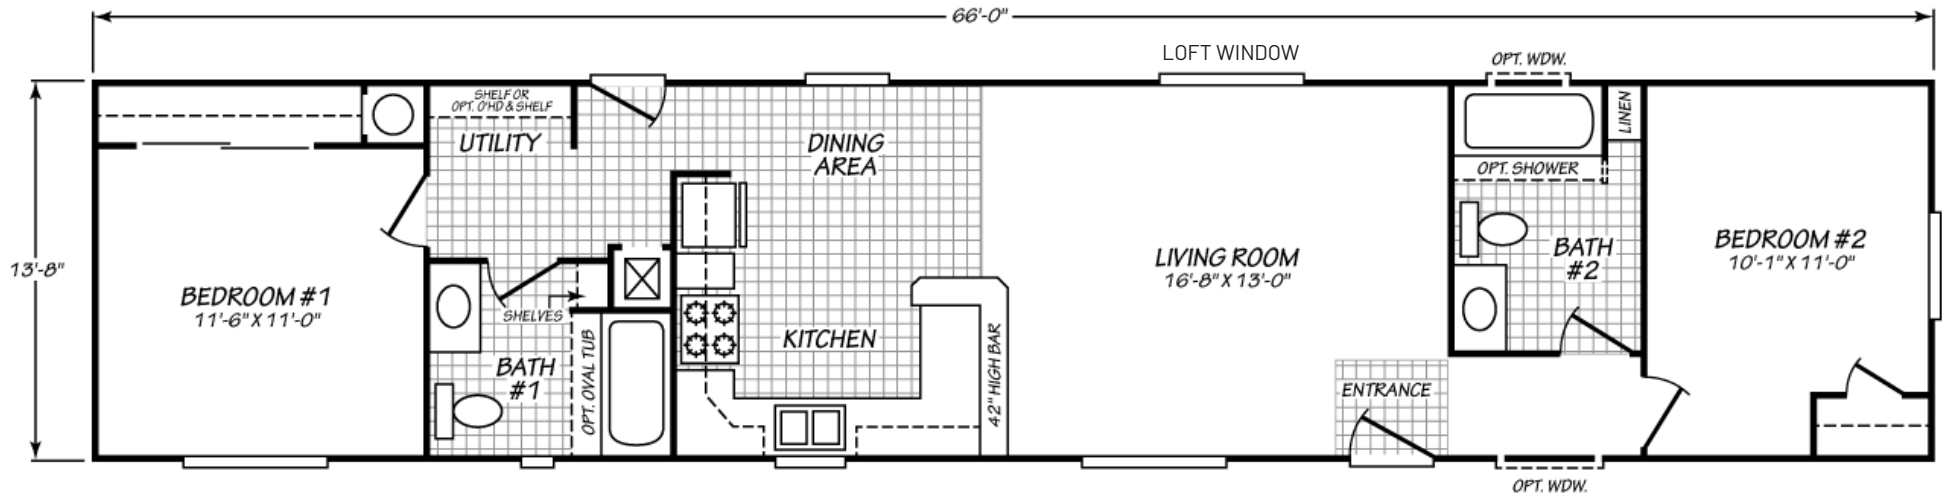

Hamlin

Sandpointe Series

901 SQ. FT. (Approximate) 2 Bedrooms, 2 Baths

Last Updated: 7-2-24

FACTORY EXPO HOME CENTERS
 2555 Progress Way
 Woodburn, OR 97071

FactoryExpo.net | 1-800-889-8548

IMPORTANT: Alta Cima Corp reserves the right to modify, cancel or substitute products or features of this event at any time without prior notice or obligation. Pictures and other promotional materials are representative and may depict or contain floor plans, square footages, elevations, options, upgrades, extra design features, decorations, floor coverings, specialty light fixtures, custom paint and wall coverings, window treatments, landscaping, sound and alarm systems, furnishings, appliances, and other designer/decorator features and amenities that are not included as part of the home and/or may not be available at all locations. Home, pricing and community information is subject to change, and homes to prior sale, at any time without notice or obligation. ©2020 Alta Cima Corp. All rights reserved.