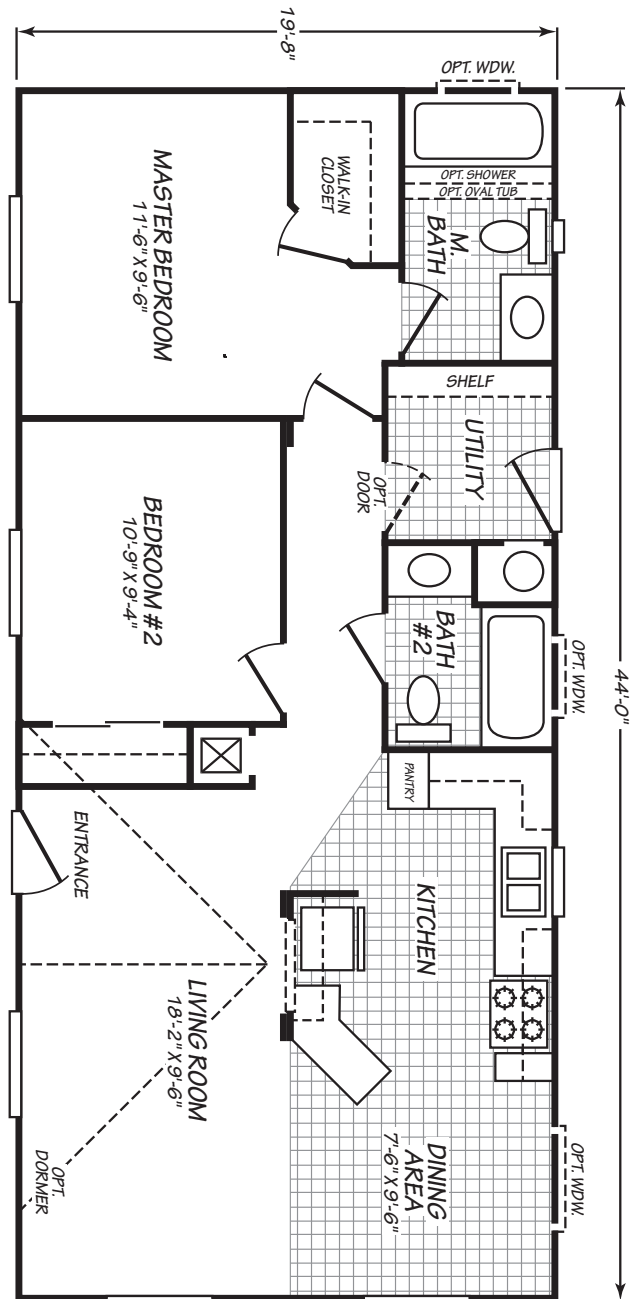

Gannett

Weston Super Value Series 

2 Bedroom, 2 Bath
Approx. 865 Sq. Ft.

Last Updated: 5-30-17

I authorize Factory Expo Home Centers to build my house, per this plan.
X _____
Customer Signature/Date

Important: Due to our policy of continual improvement, all information in our brochures may vary from actual home. The right is reserved to make changes at any time, without notice or obligation, in colors, materials, specifications, processes, and models. All dimensions and square footage calculations are nominal and approximate figures. Please check with your local sales associate for specific and current information.