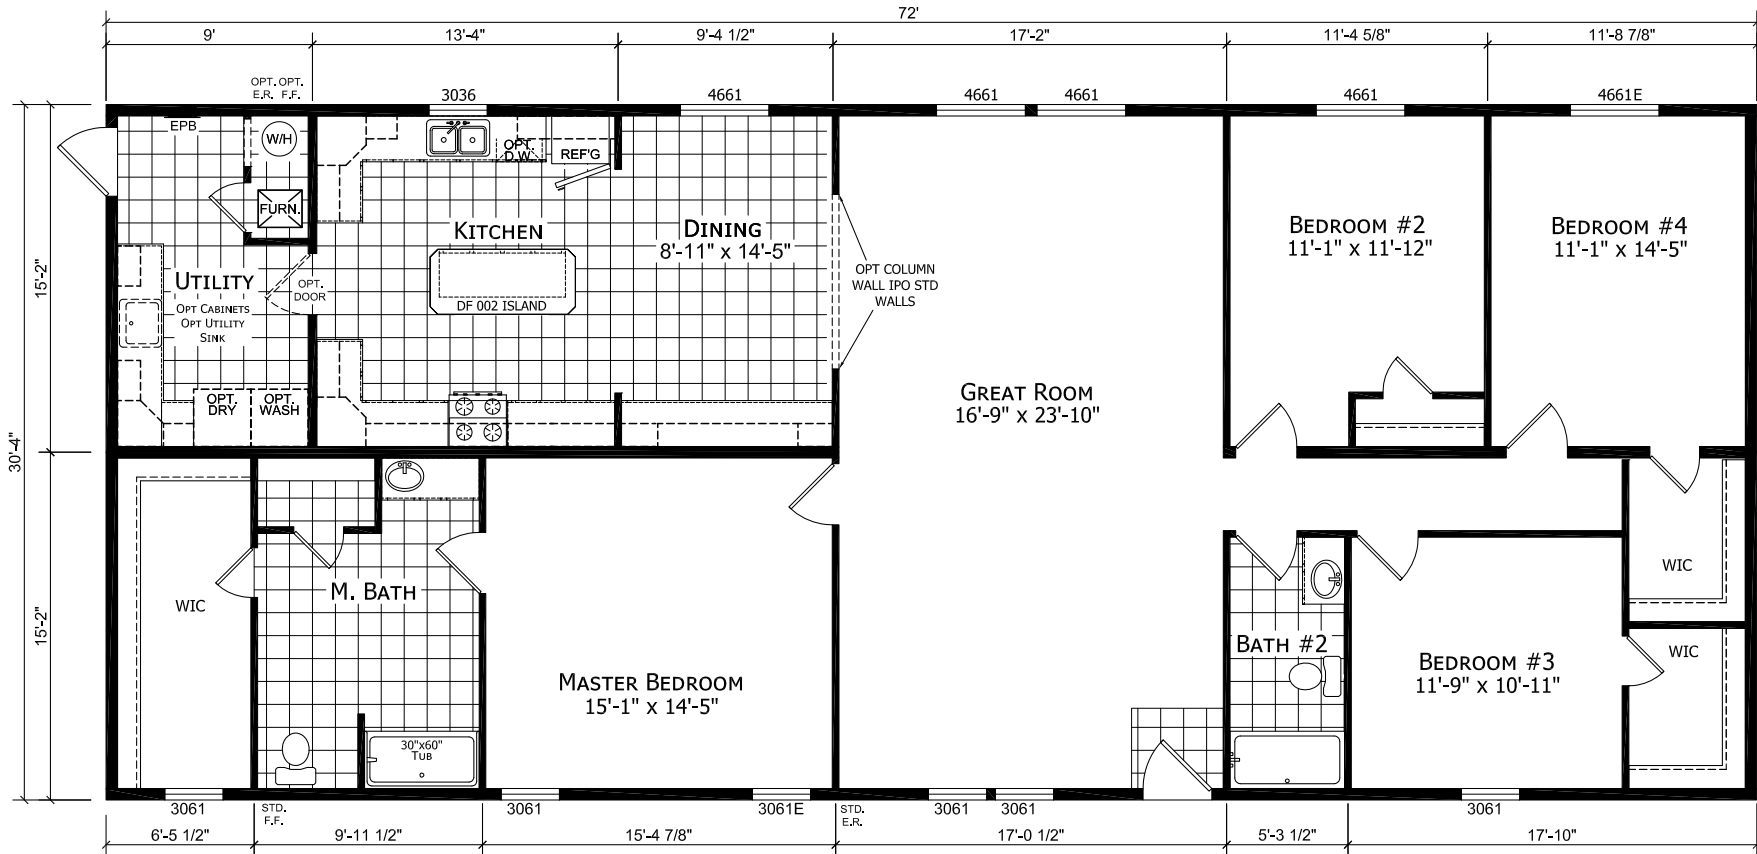

# Winfall

Dutch Diamond - Henderson Series

2,160 SQ. FT. (Approximate) 4 Bedroom, 2 Bath

Last Updated: 11-22-22

**CHAMPION HOMES CENTER**  
6855 West 700 South  
Topeka, IN 46571

**FactoryDirectMobileHomes.com | 1-800-581-5380**